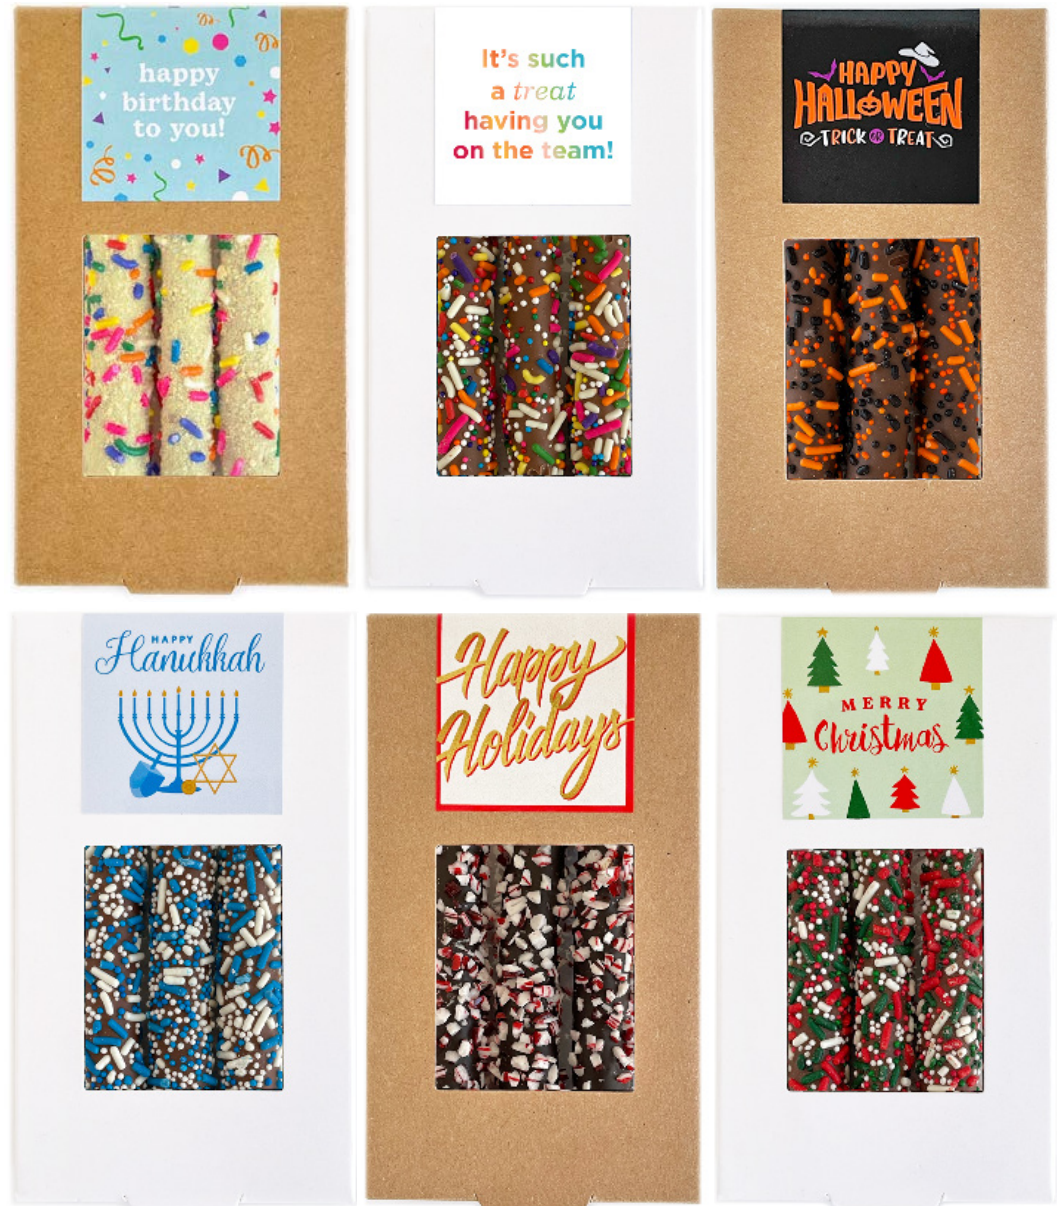

3-PIECE PRETZEL BOXES

*festive, one-of-a-kind
pretzel boxes for any
occasion, at the most
perfect price point*

THE OPTIONS

- Happy Birthday (Birthday Cake pretzels)
- Employee Appreciation (Rainbow Sprinkle pretzels)
- Happy Halloween (orange + black Sprinkle pretzels)
- Happy Hanukkah (blue + white Sprinkle pretzels)
- Happy Holidays (Peppermint pretzels)
- Merry Christmas (red, white + green Sprinkle pretzels)

PRICING

$4.99ea

Boxes measure 5" tall x 2.875" wide x .75" deep

customerservice@fattysundays.com or 646.762.2555

Prices exclude tax and shipping. Available to start shipping on 8/14/23.