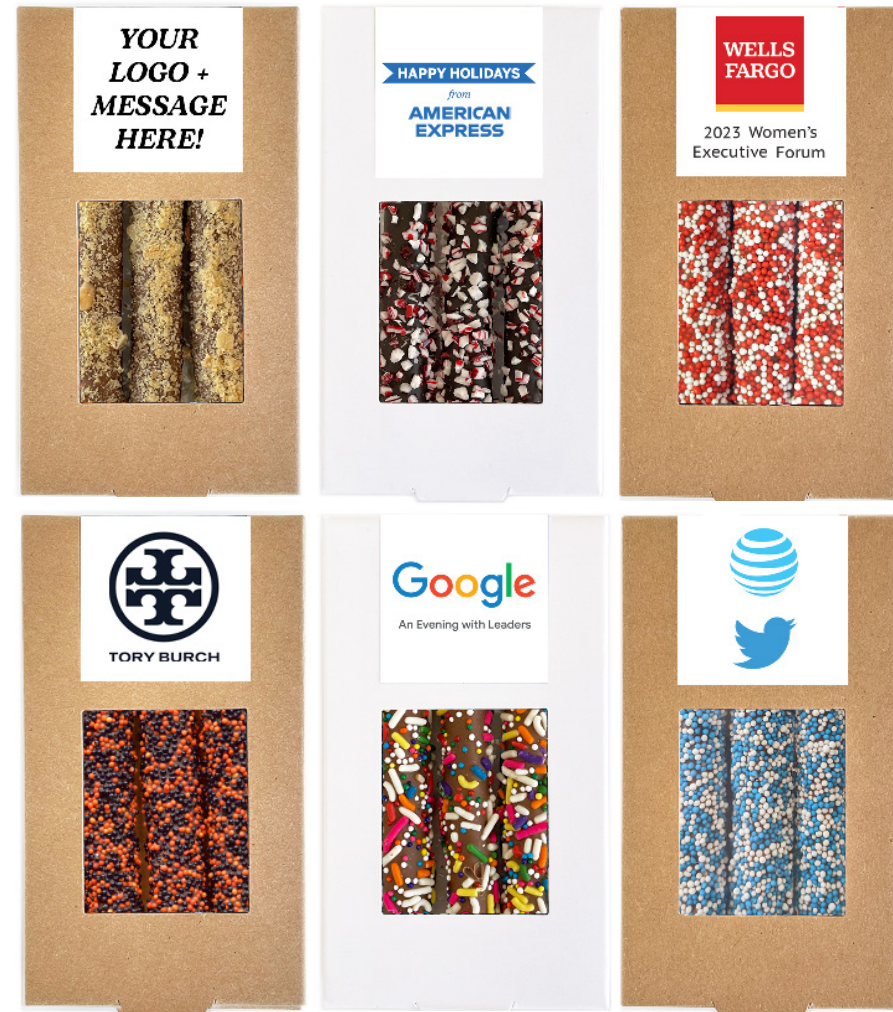

CUSTOM LABEL PRETZEL BOXES

*our signature 3-piece
pretzel boxes make great
favors, gifts or giveaways*

PICK YOUR FLAVOR

Rainbow Sprinkles, Toffee, Peppermint, Salted
Caramel, Dark Chocolate or Birthday Cake

OR, PICK YOUR COLORED SPRINKLES + CHOCOLATE

Pick 1 or 2 colors to mix together: Red, Orange,
Yellow, Green, Blue, Purple, Pink, White, Black or
metallic Silver. Pick milk, white or dark chocolate.

DESIGN YOUR BOX

Select a kraft or white box and work with our
Co-Founder Ali on a totally custom label

PRICING

$6.99ea (+$2ea for colored sprinkles)

Boxes measure 5" tall x 2.875" wide x .75" deep

customerservice@fattysundays.com or 646.762.2555

Minimum: 25 identical boxes. Our logo, pretzel flavor and allergy info is in small print on the back of each box. We require at least 2 weeks lead time from ship date for all custom orders; otherwise, order may be subject to rush fee. Prices exclude tax and shipping. Available to start shipping on 8/14/23.