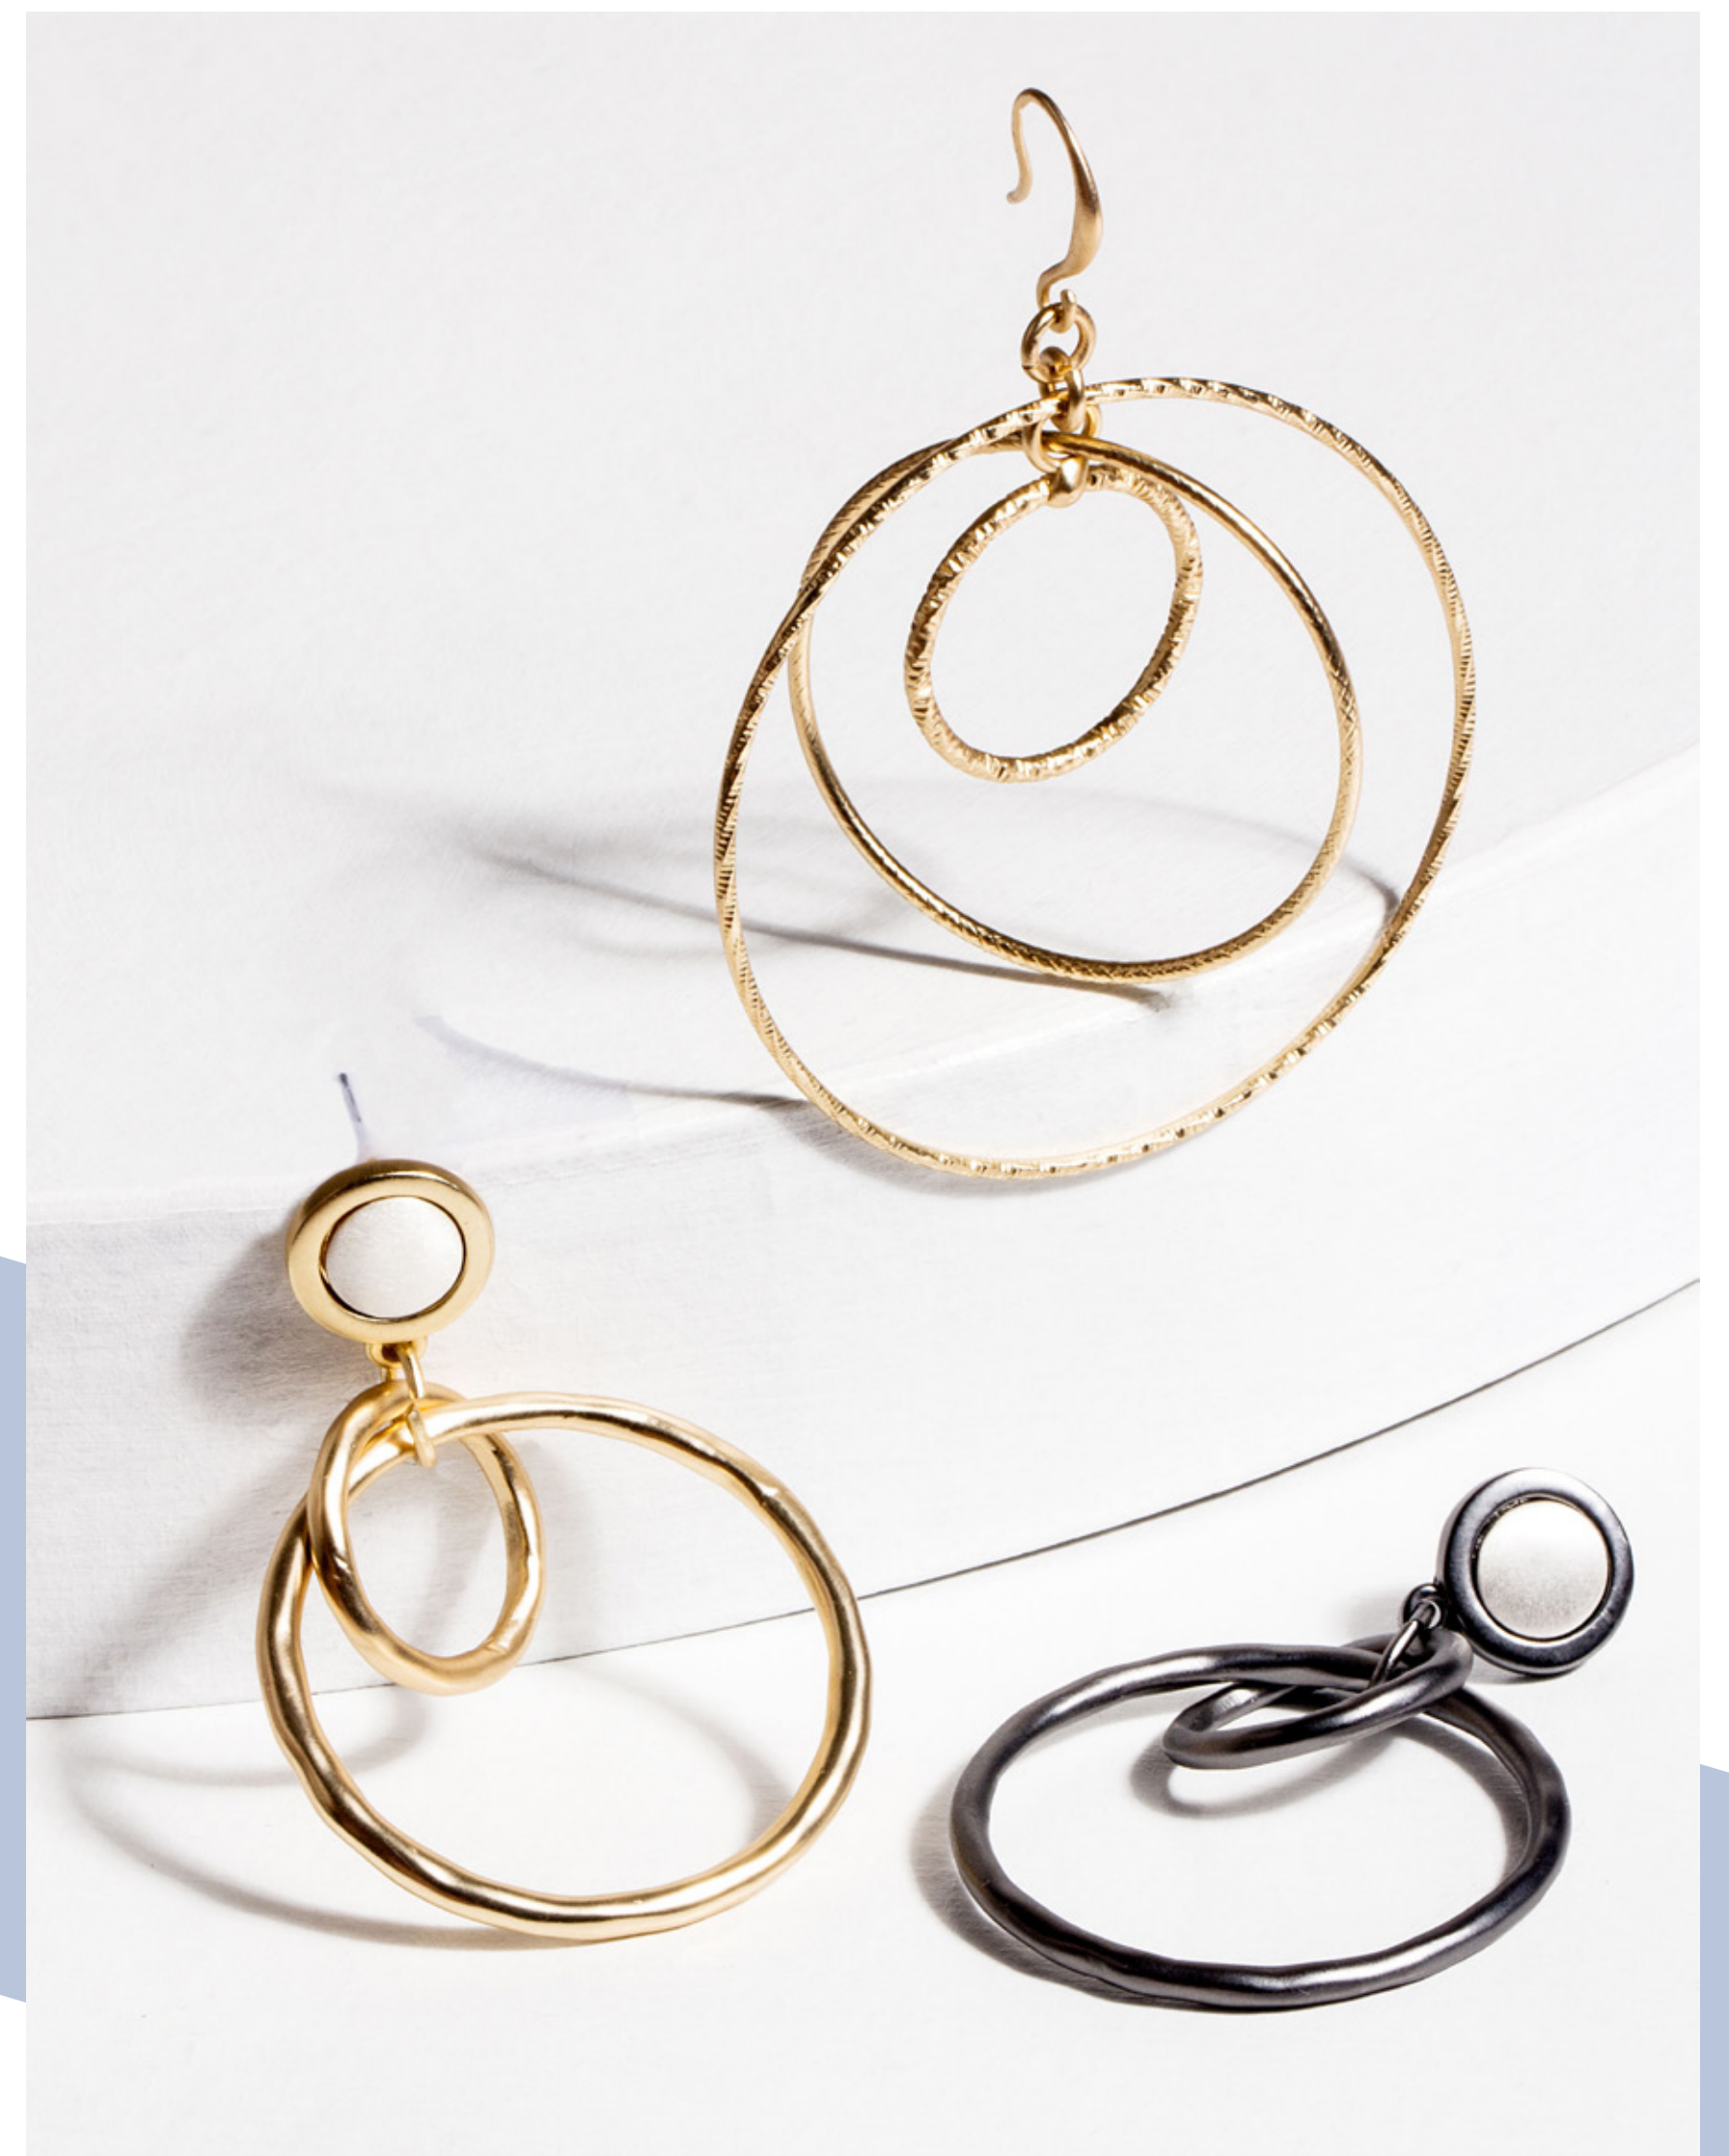

SAAACHI

SPRING 2020

Kota Silk Scarf 153034

FINDING YOUR COLOR

Saachi's 2020 Spring collection features vibrant colors and one of a kind prints that can spice up any occasion. With gorgeous fabrics that you will be proud of and incredibly soft feel, these scarves will become a necessary piece to any wardrobe.

Sky of Flowers Scarf 130886
Prism Drop Earring Various Colors

CREATIVITY. COLOR. CULTURE.

This photoshoot featured a New England beach town to help show off the vibrant bright color of our exciting new Spring line. From a sunny day at the beach to a stroll around a gorgeous colonial town, this photoshoot showed the versatility of the Spring 2020 collection.

ENJOYING
THE
SUNSHINE

Patchwork Party Scarf 117339
Ombre Mother of Pearl Earring ME 1190704110004
Delicate Layer Necklace 601812
Mani Mother of Pearl Mule 308729

A PLACE
IN THE
SHADE

Pixel Perfect Scarf [ArrowDP](#)
Hand Hewn Earring [618010](#)
Never Ending Earring [618179](#)

PLANNING
FOR THE
SUNSHINE

Lots of Stripes Scarf T9062942
Wildflower Scarf 153385

STATEMENTS

FOR EVERY

OCCASSION

Bright colors are always a great Spring staple and this season, SAACHI is introducing pieces that add even more flair, with fun animal prints and gorgeous abstract designs, these resin jewelry pieces are a fun addition.