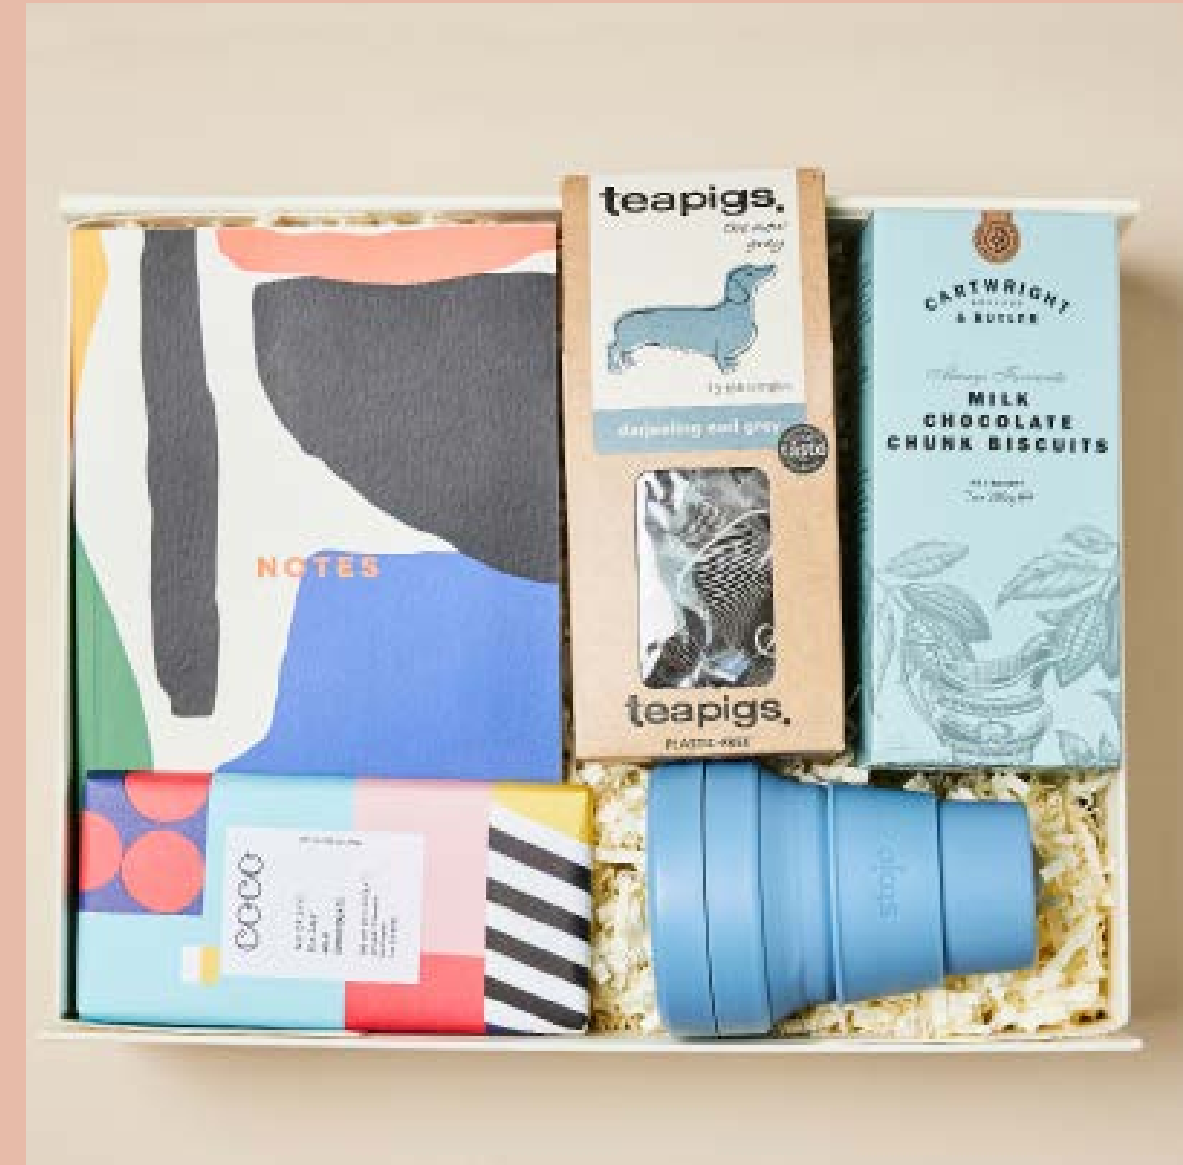

DESK GOODIES
£56.00 INC VAT

COLLAPSIBLE COFFEE CUP
SEA SALT CHOCOLATE
CHOCOLATE CHUNK BISCUITS
EARL GREY TEA
NOTEBOOK