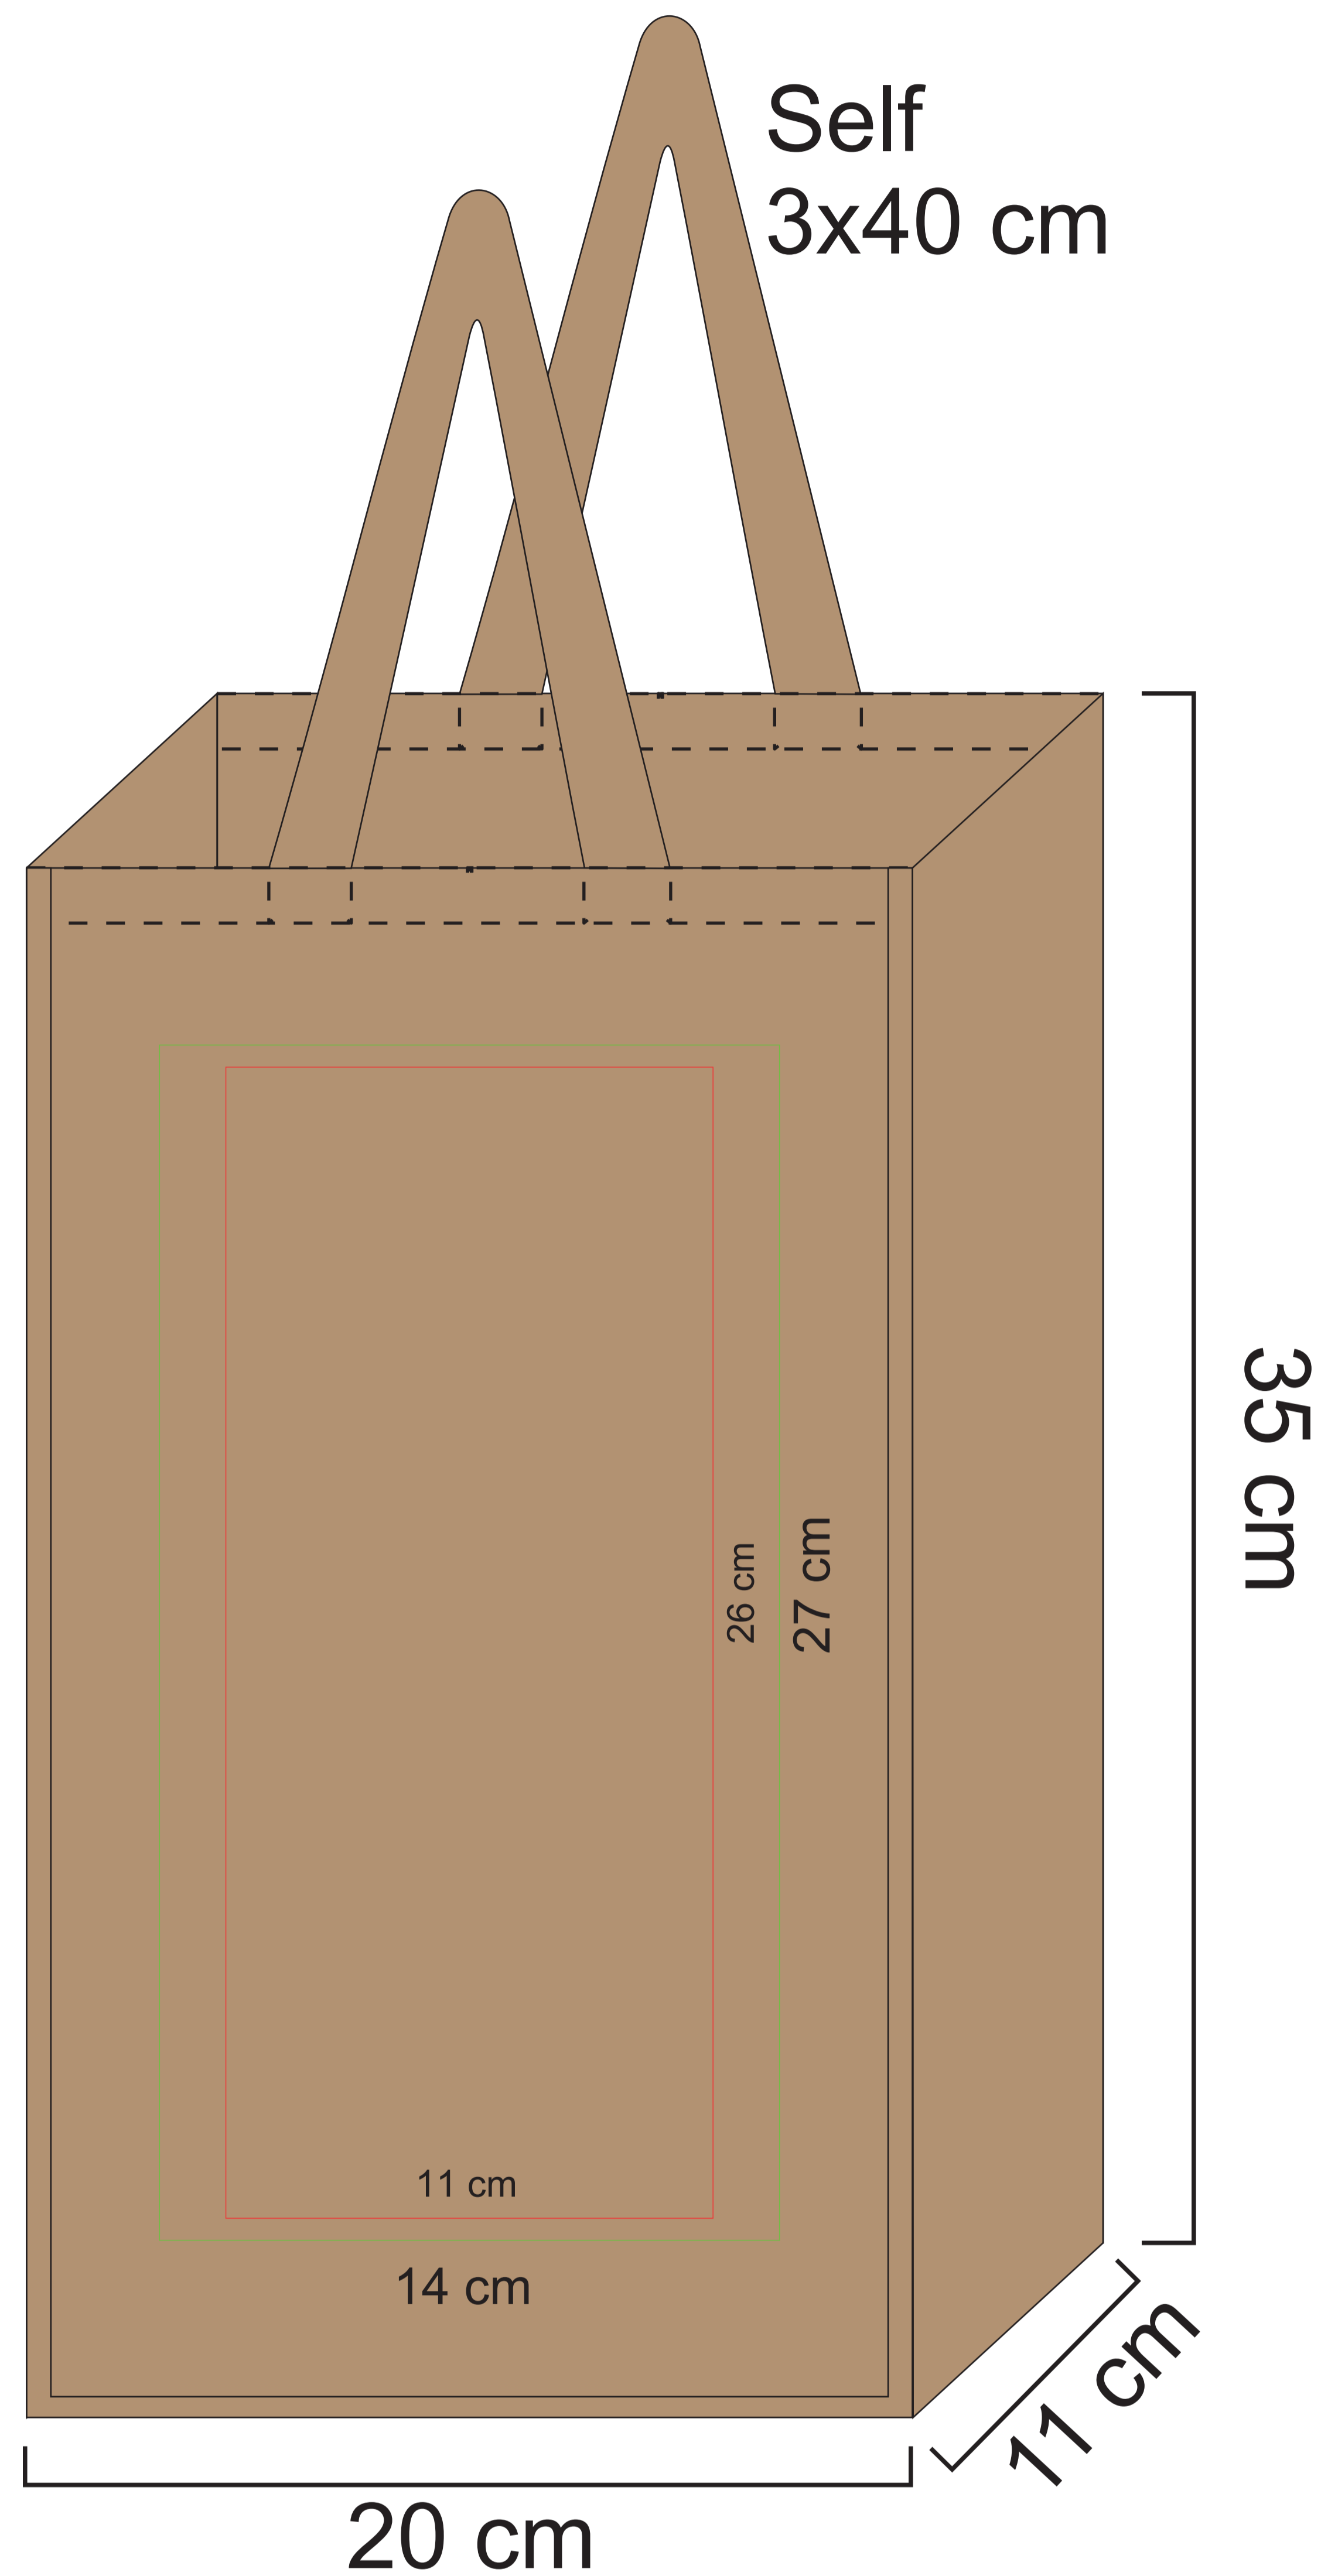

The line drawing is for approximate print positional purposes only. It is not intended to be an exact scale or detailed representation of the product. Colour proofs are to be used as a guide only and are not a true representation of product or print colour. Please ensure you are familiar with the product you are ordering before approving.

Max print area:
Green = indent
Red = local

Item Code: J-WN-2

Job #:

Print Size:

Pms:

Email approval of approval on this document is acknowledgement that you have read, understood and accepted all of the information that we have supplied in regards to stock supply, and that all order information listed and shown is correct.