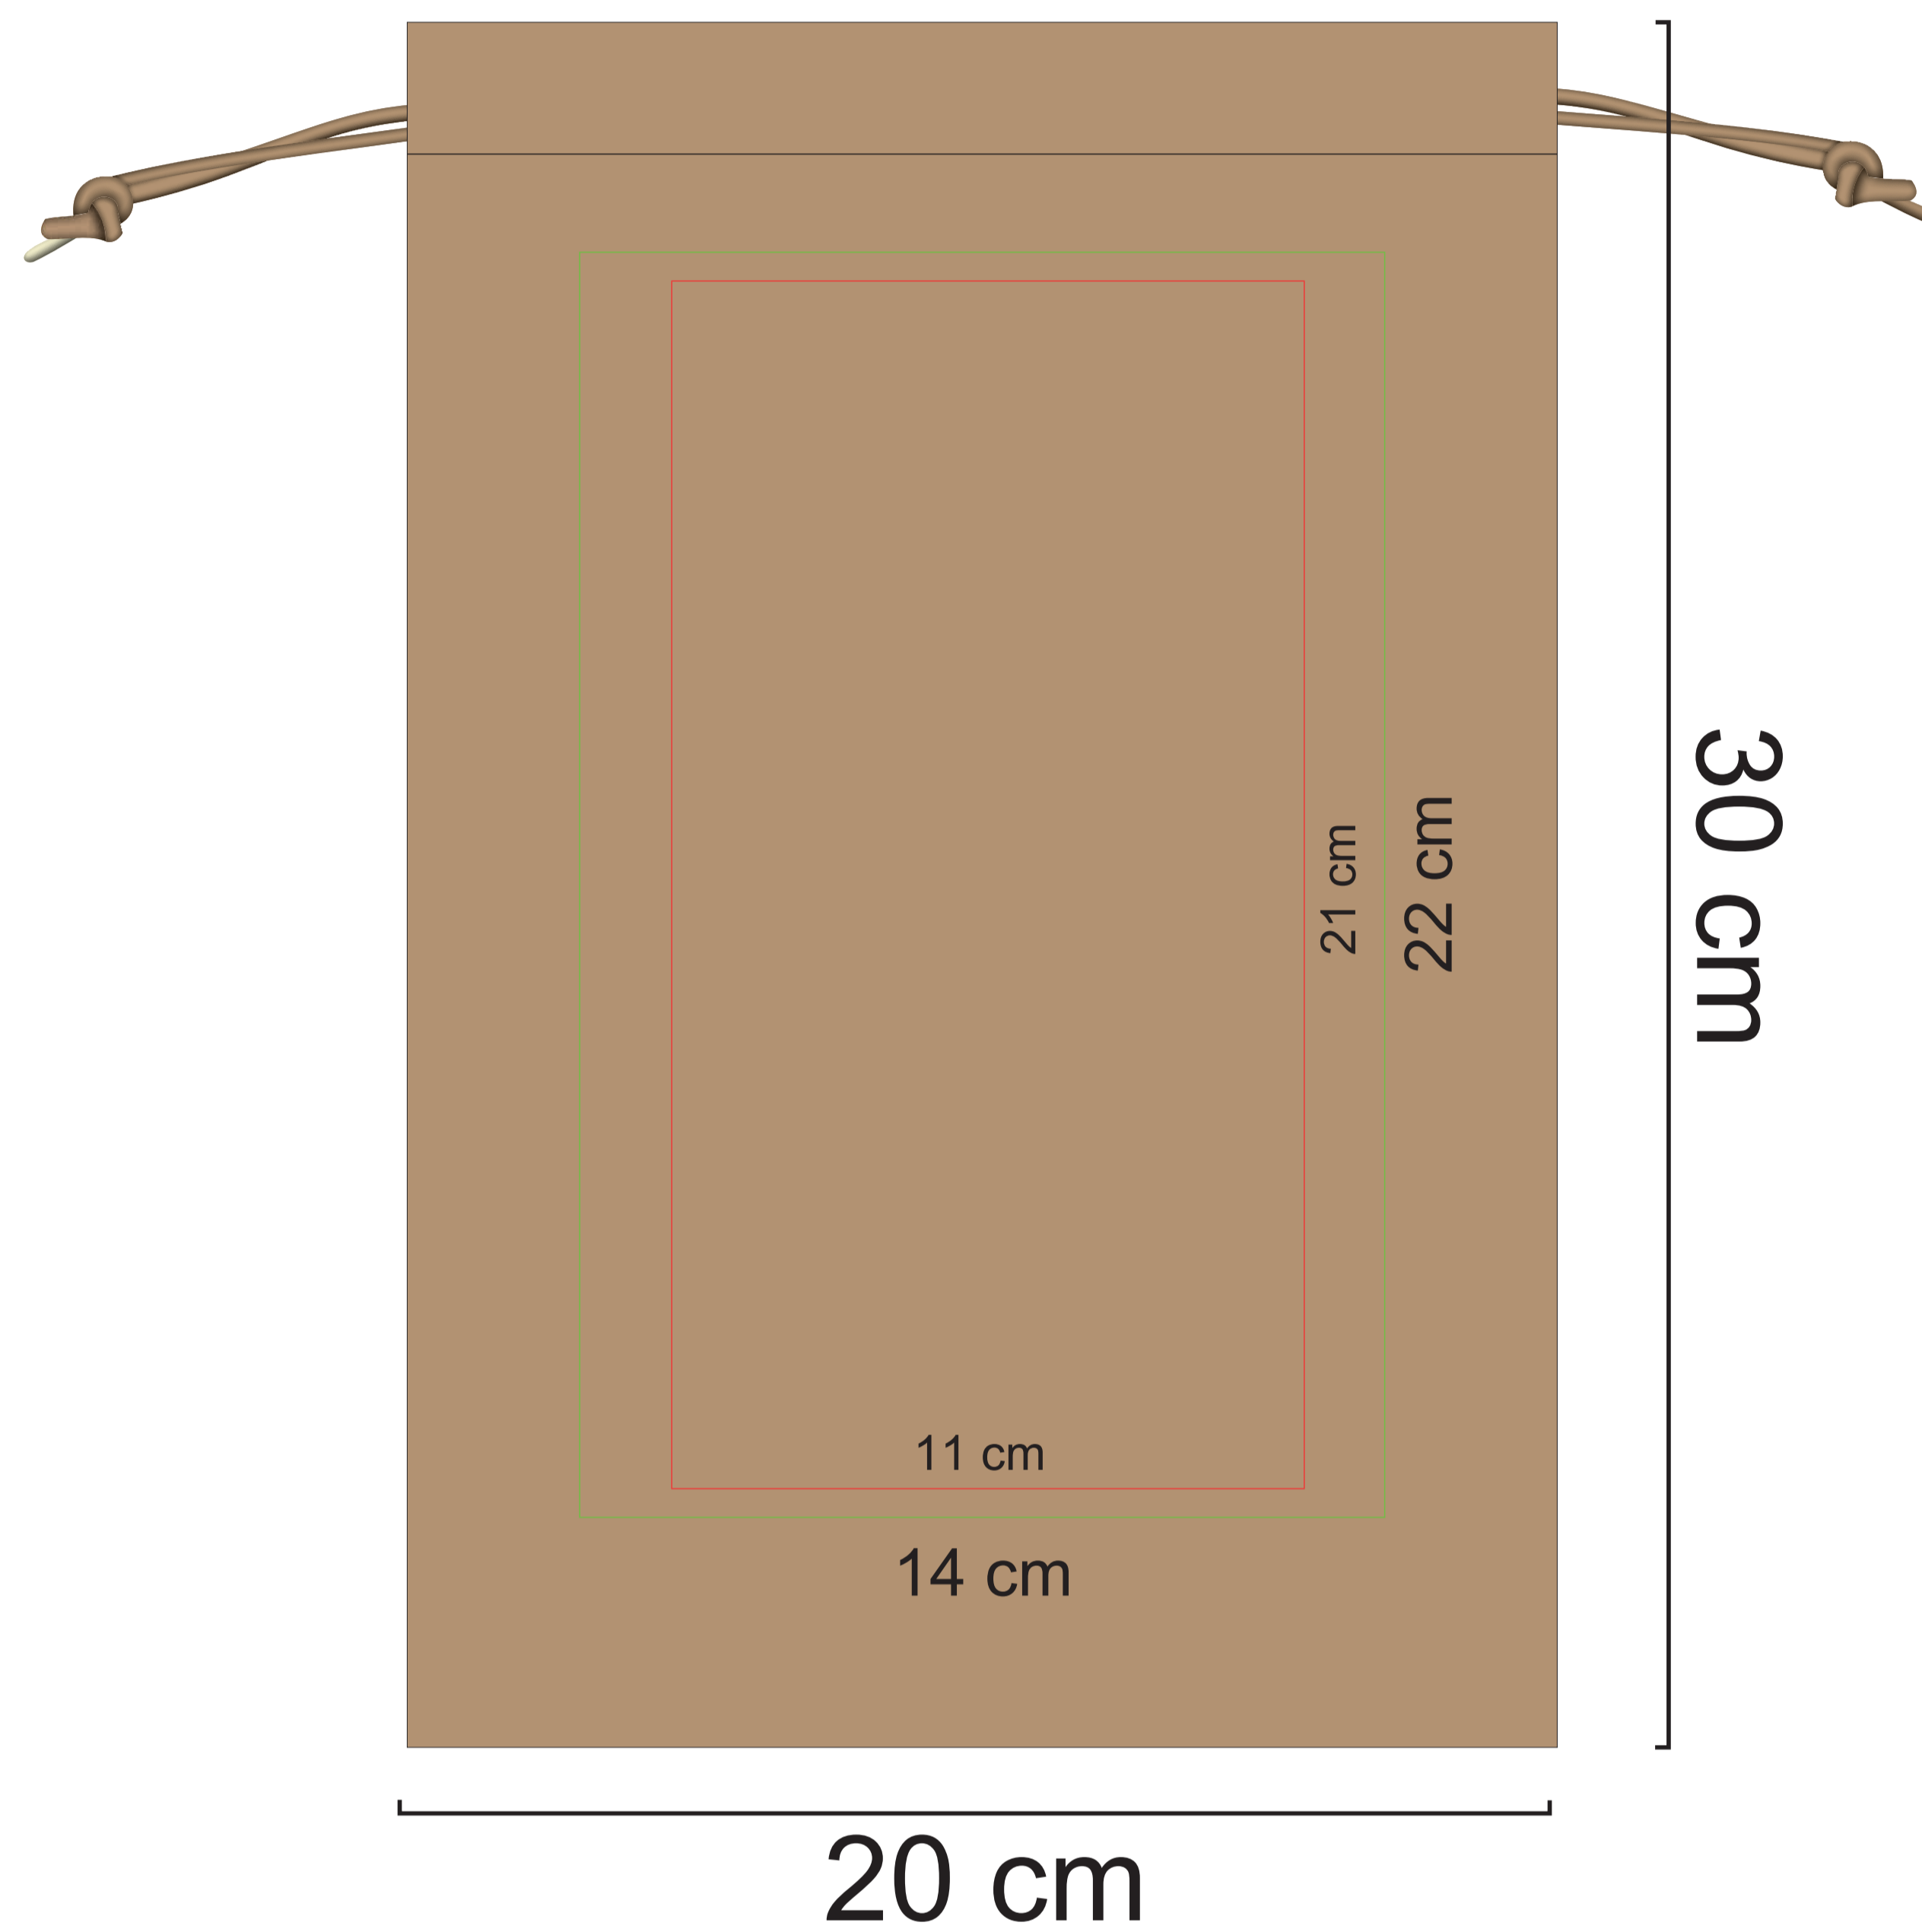

The line drawing is for approximate print positional purposes only. It is not intended to be an exact scale or detailed representation of the product. Colour proofs are to be used as a guide only and are not a true representation of product or print colour. Please ensure you are familiar with the product you are ordering before approving.

Max print area:
Green = indent
Red = local

Item Code: J-PCH-M

Job #:

Print Size:

Pms:

Email approval of approval on this document is acknowledgement that you have read, understood and accepted all of the information that we have supplied in regards to stock supply, and that all order information listed and shown is correct.