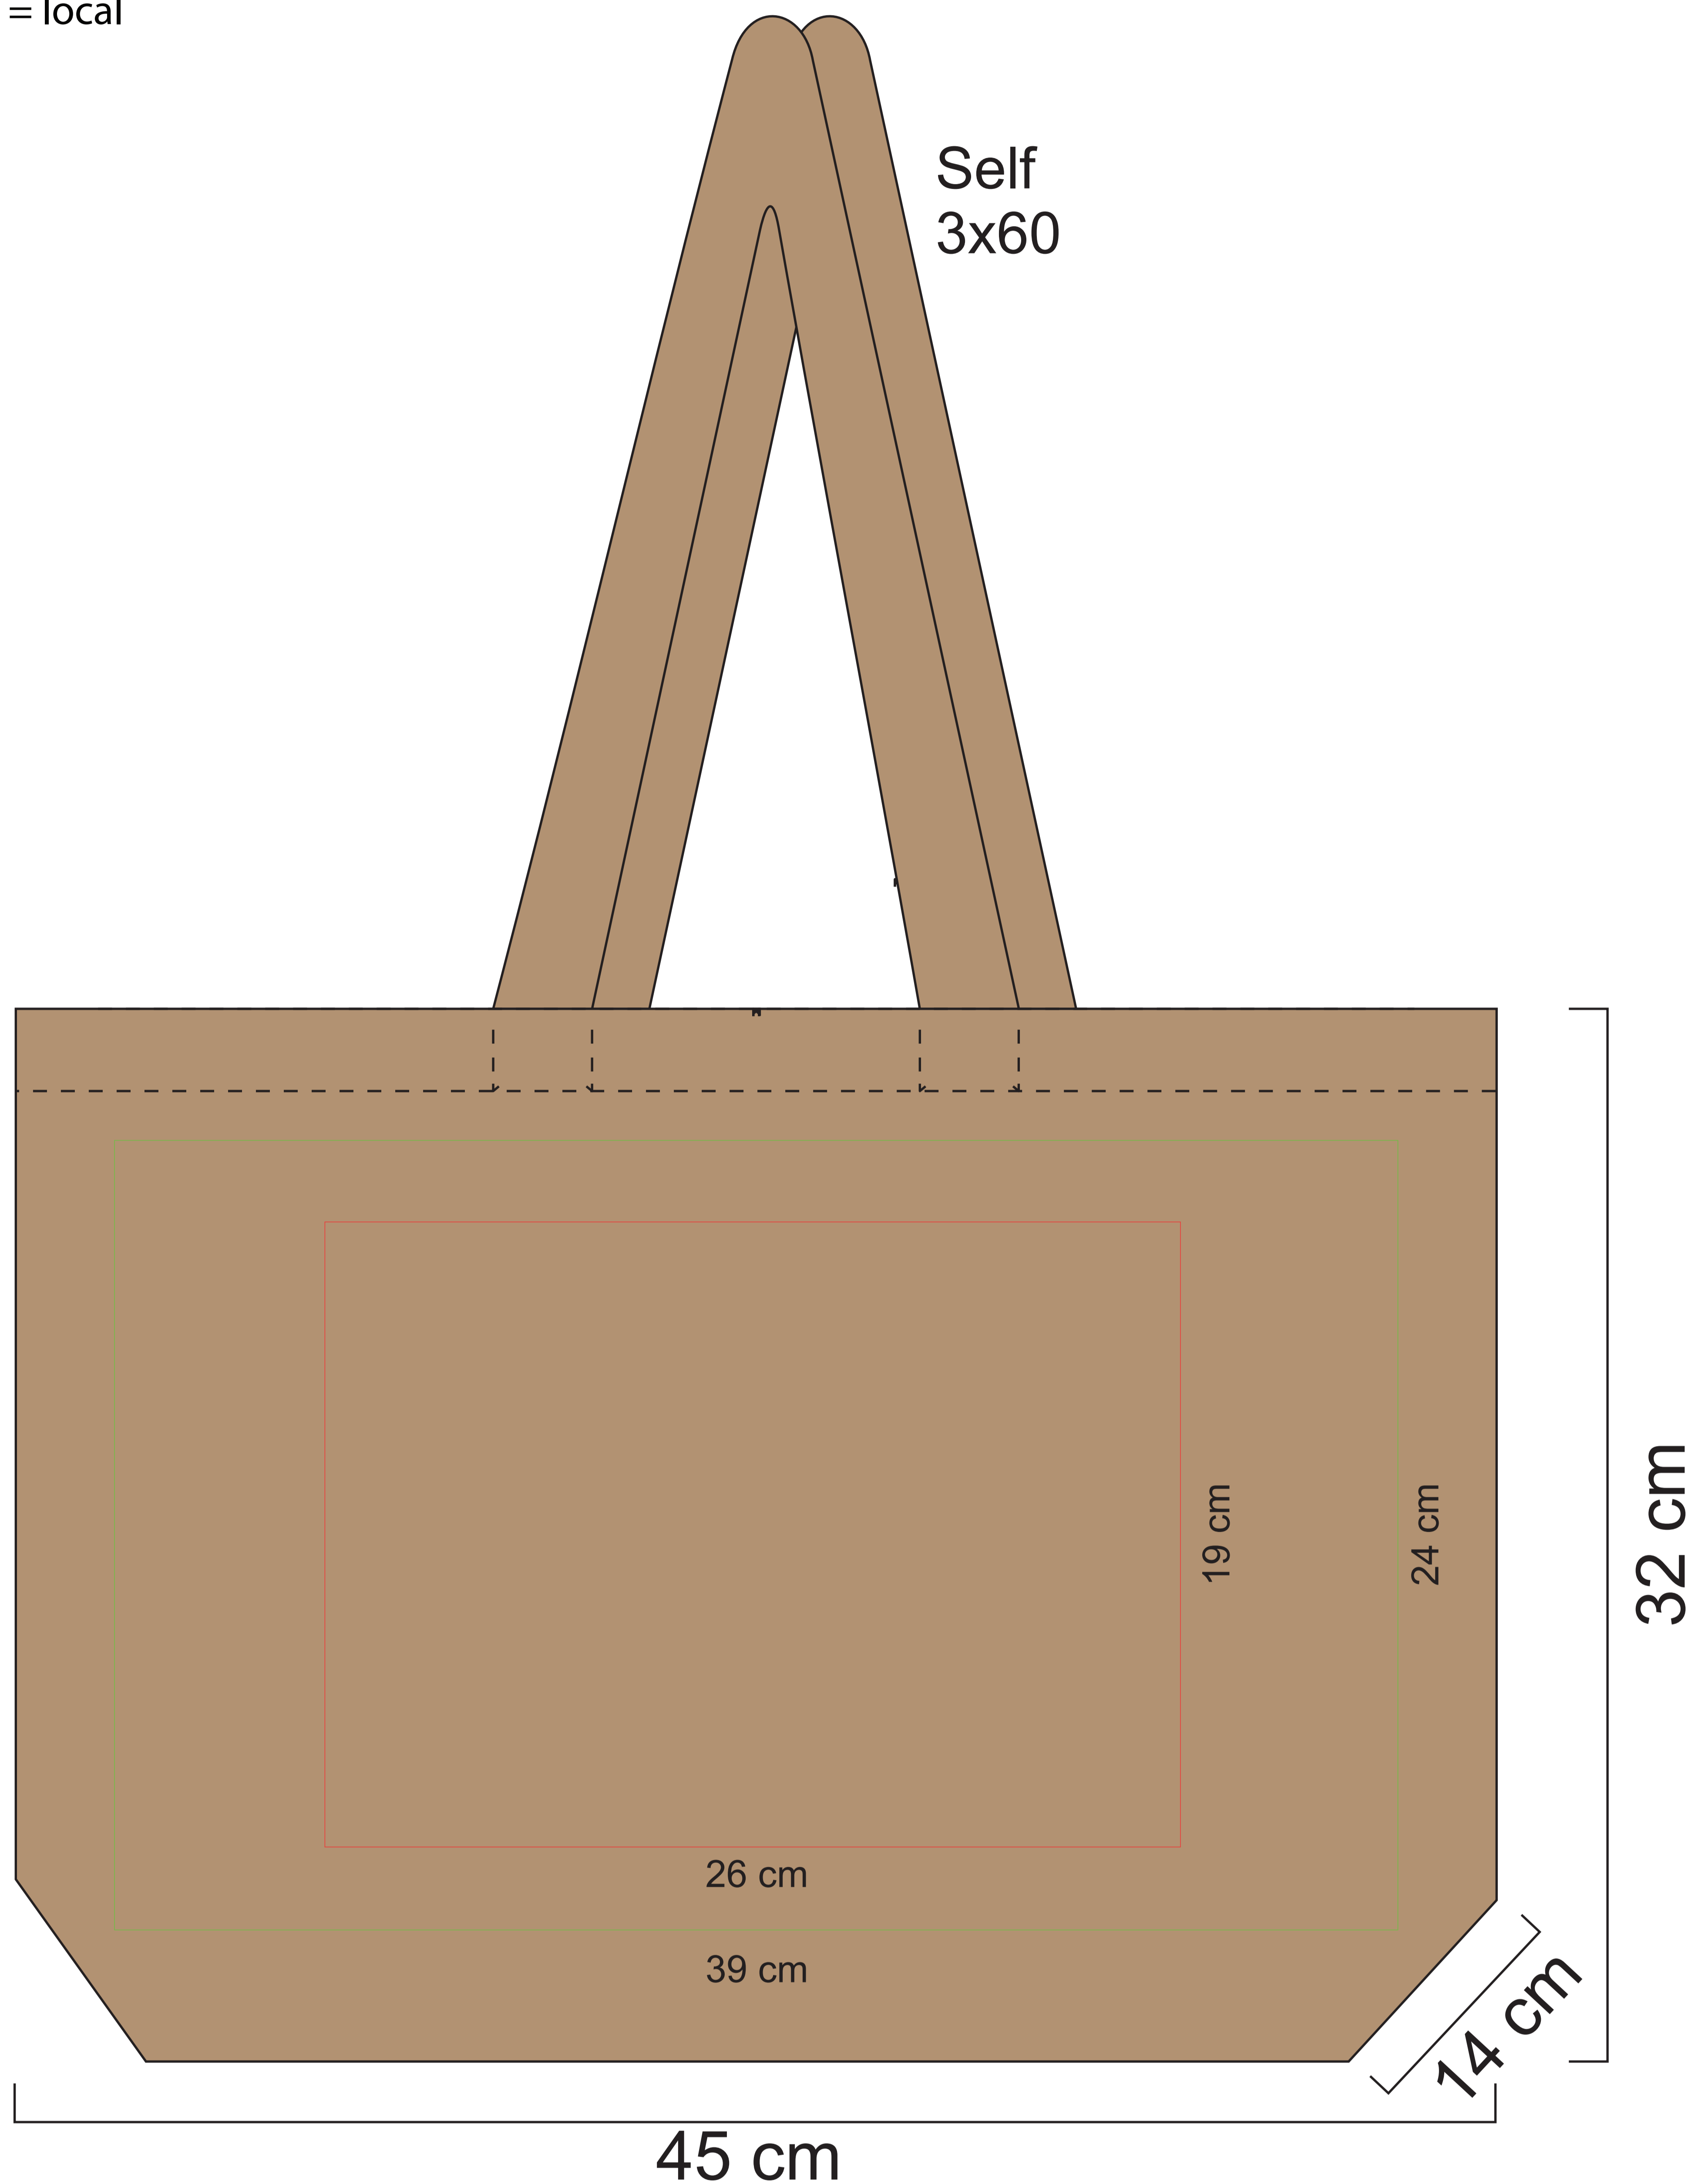

The line drawing is for approximate print positional purposes only. It is not intended to be an exact scale or detailed representation of the product. Colour proofs are to be used as a guide only and are not a true representation of product or print colour. Please ensure you are familiar with the product you are ordering before approving.

Max print area:  
Green = indent  
Red = local

Item Code: J-MKT

Job #:

Print Size:

Pms:

Email approval of approval on this document is acknowledgement that you have read, understood and accepted all of the information that we have supplied in regards to stock supply, and that all order information listed and shown is correct.