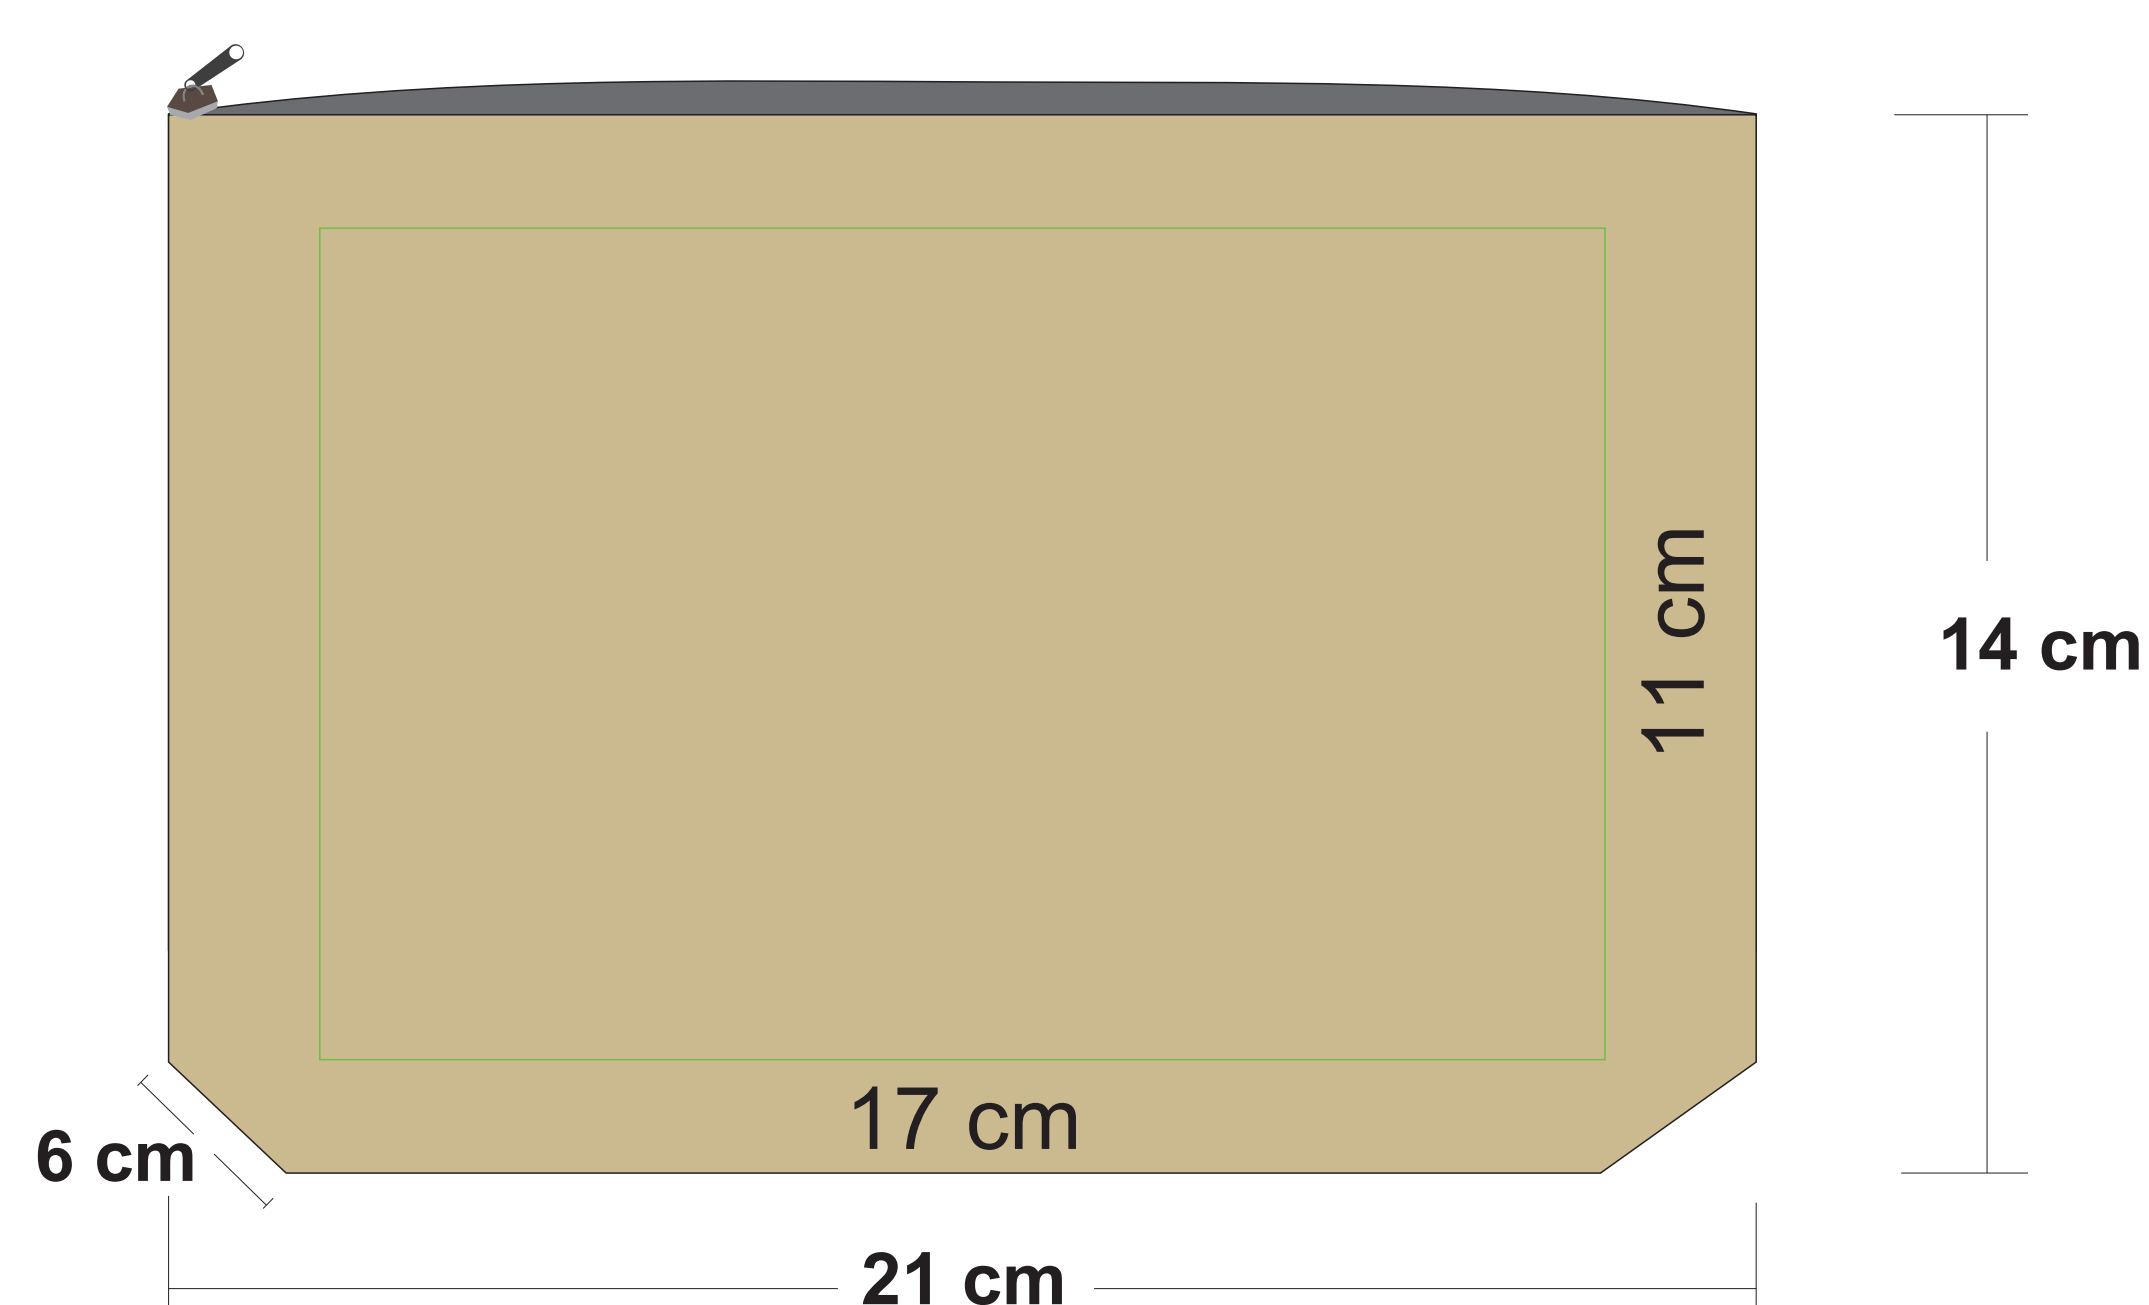

The line drawing is for approximate print positional purposes only. It is not intended to be an exact scale or detailed representation of the product. Colour proofs are to be used as a guide only and are not a true representation of product or print colour. Please ensure you are familiar with the product you are ordering before approving.

Max print area:  
Green = indent

---

**Item Code: J-COS**

**Job #:**

**Print Size:**

**Pms:**

Email approval of approval on this document is acknowledgement that you have read, understood and accepted all of the information that we have supplied in regards to stock supply, and that all order information listed and shown is correct.