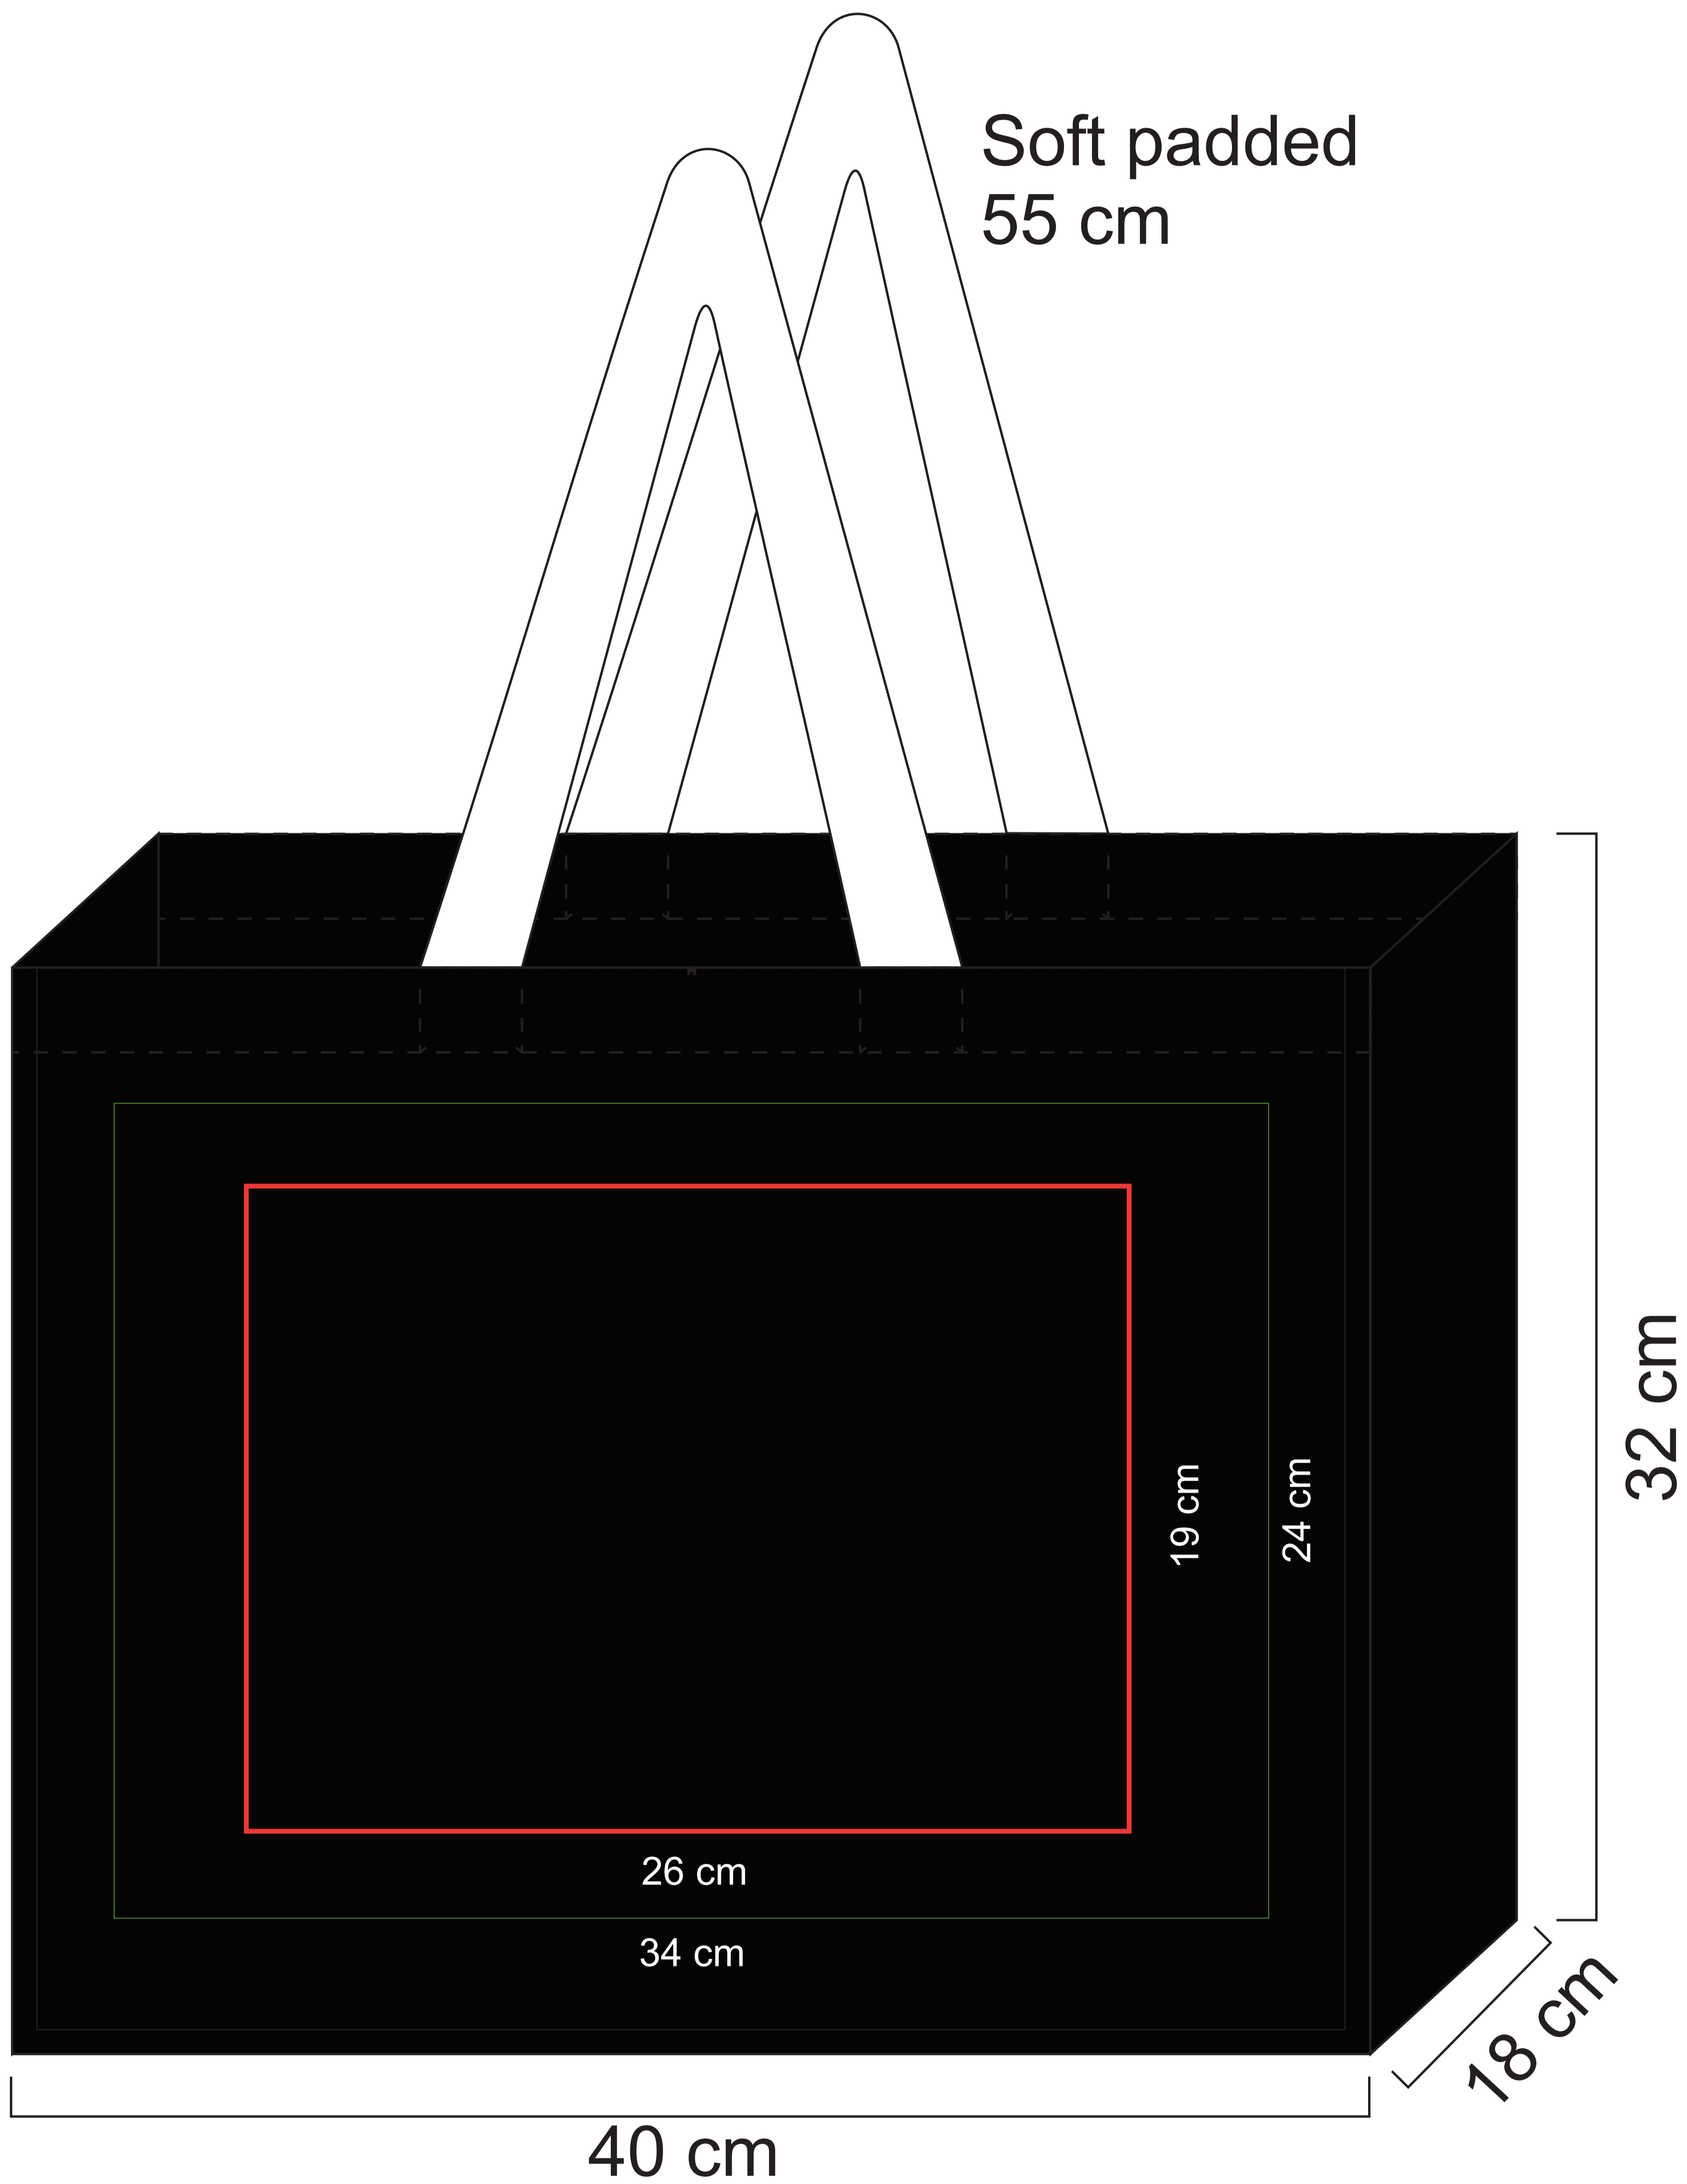

The line drawing is for approximate print positional purposes only. It is not intended to be an exact scale or detailed representation of the product. Colour proofs are to be used as a guide only and are not a true representation of product or print colour. Please ensure you are familiar with the product you are ordering before approving.

Max print area:
Green = indent
Red = local

Item Code: J-300-FBK

Job #:

Print Size:

Pms:

Email approval of approval on this document is acknowledgement that you have read, understood and accepted all of the information that we have supplied in regards to stock supply, and that all order information listed and shown is correct.