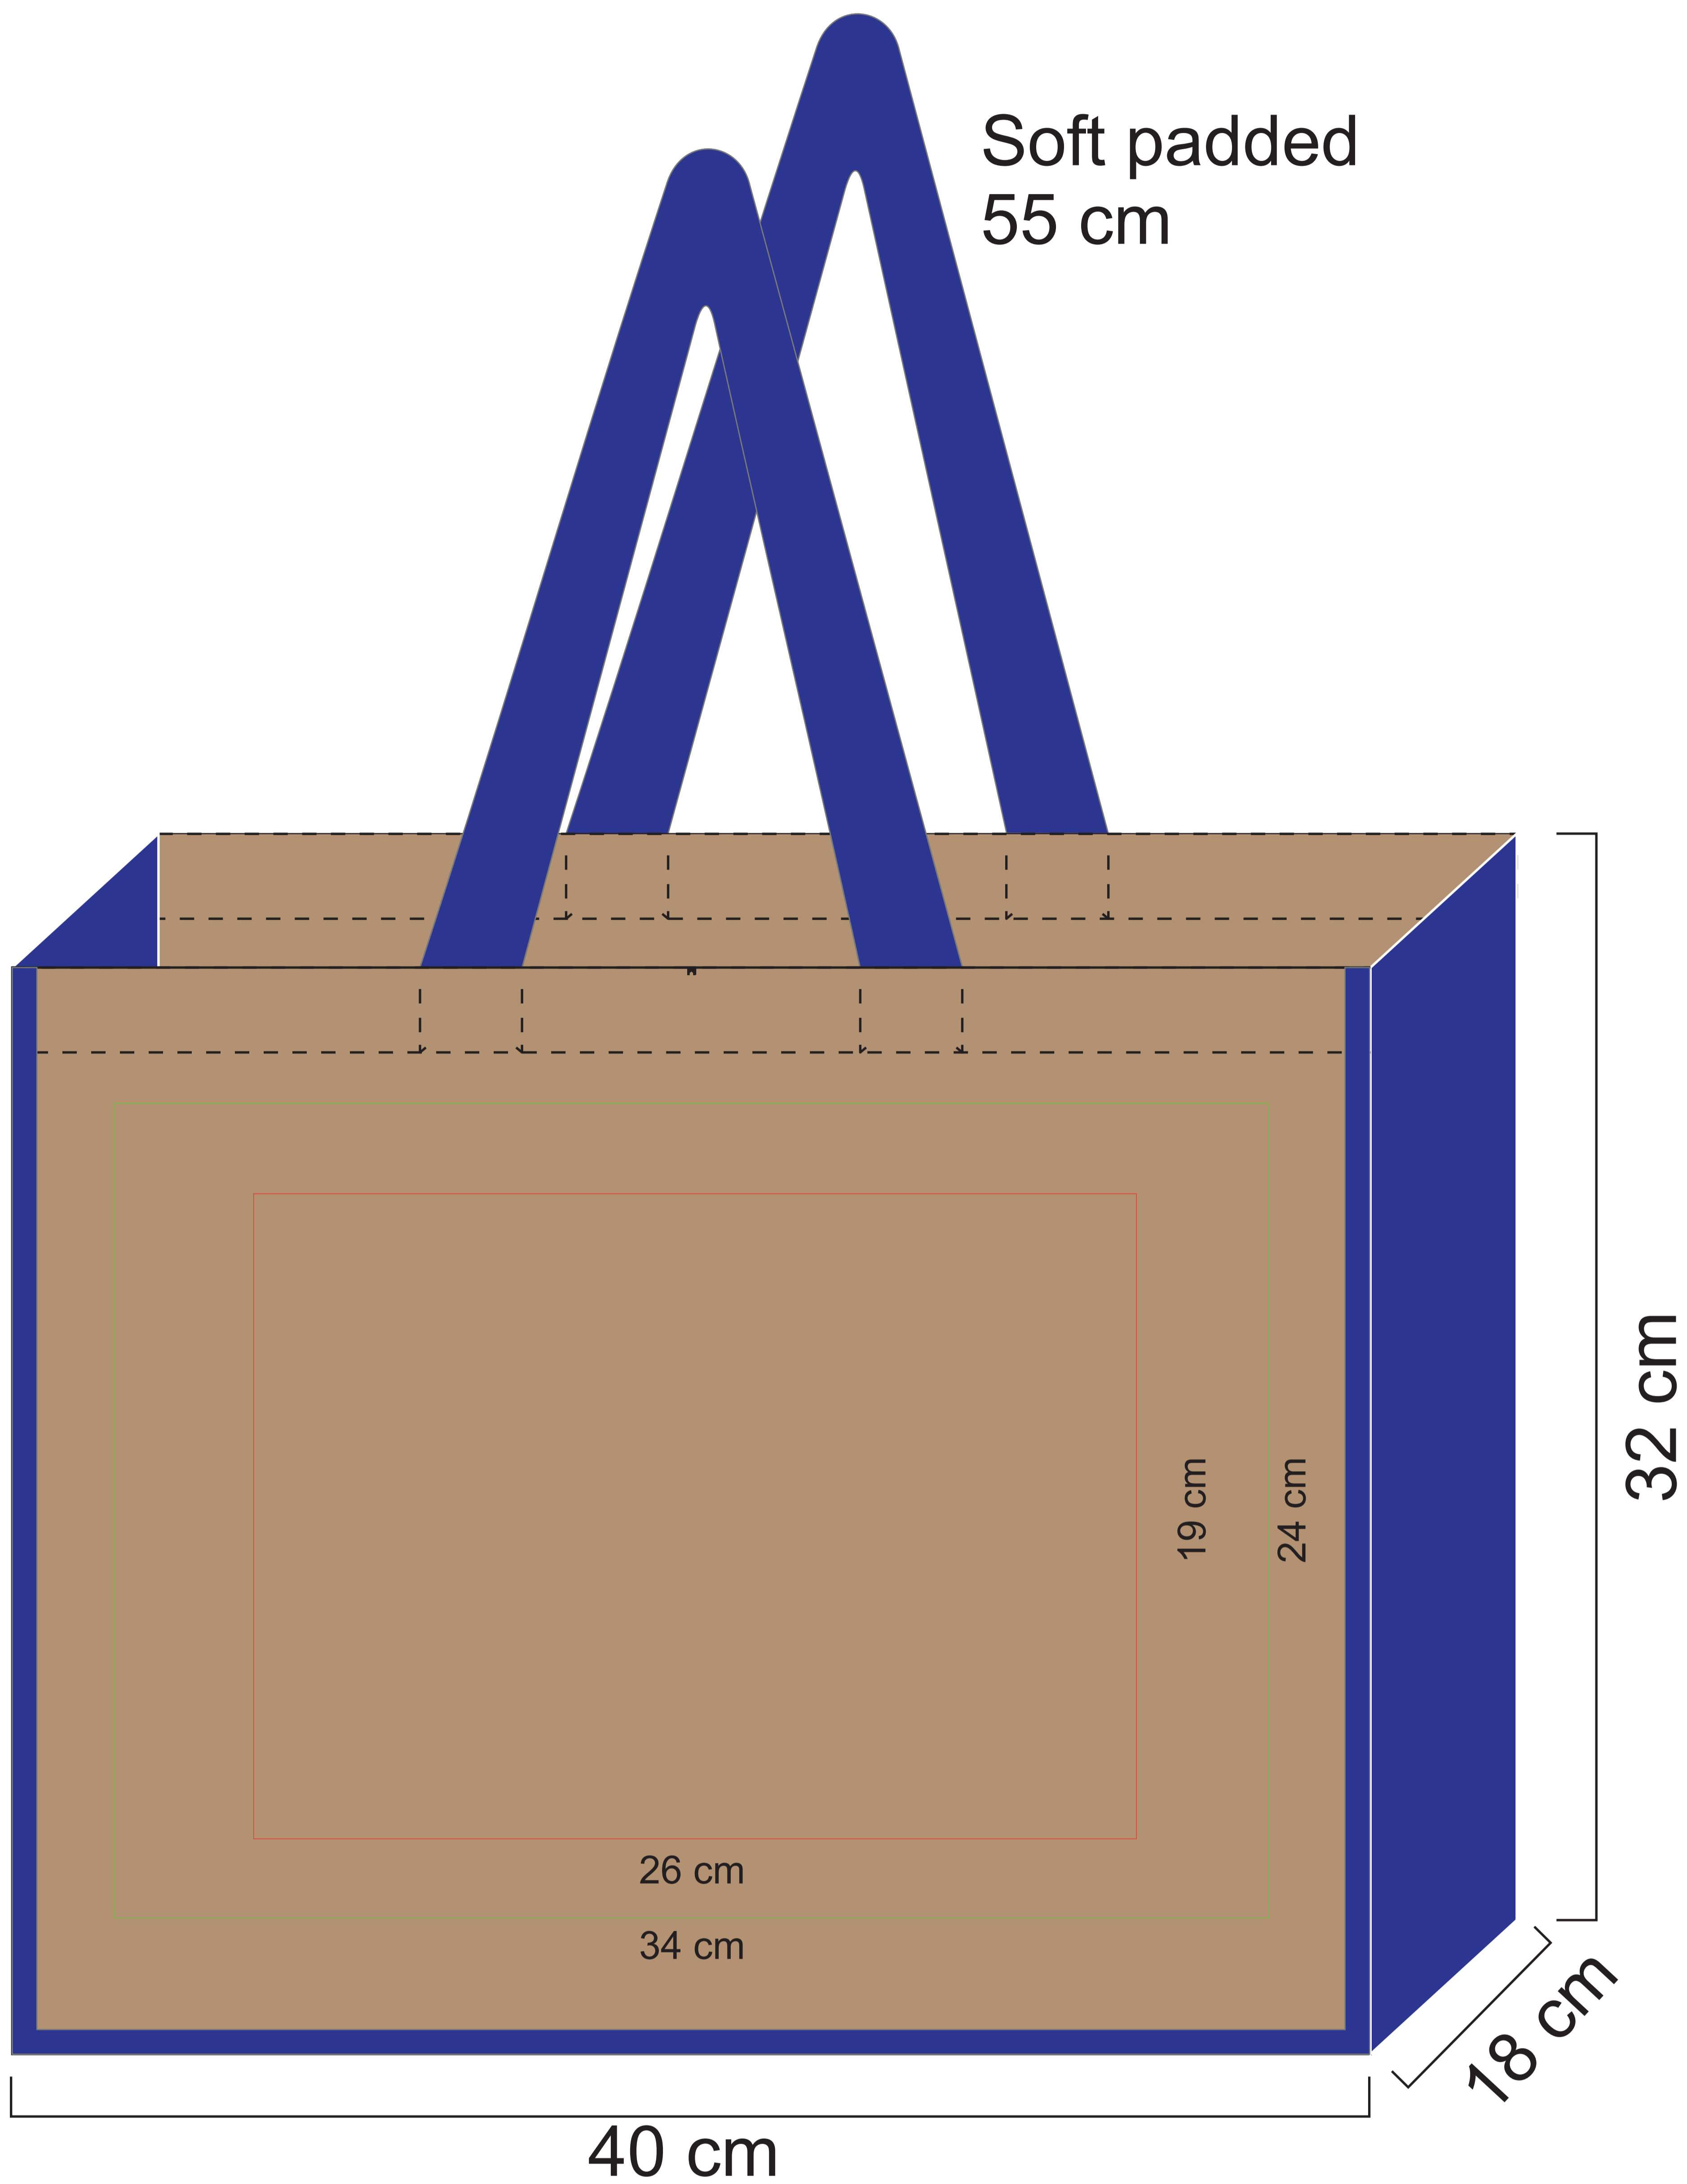

The line drawing is for approximate print positional purposes only. It is not intended to be an exact scale or detailed representation of the product. Colour proofs are to be used as a guide only and are not a true representation of product or print colour. Please ensure you are familiar with the product you are ordering before approving.

Max print area:  
Green = indent  
Red = local

Item Code: J-300-BL

Job #:

Print Size:

Pms:

Email approval of approval on this document is acknowledgement that you have read, understood and accepted all of the information that we have supplied in regards to stock supply, and that all order information listed and shown is correct.