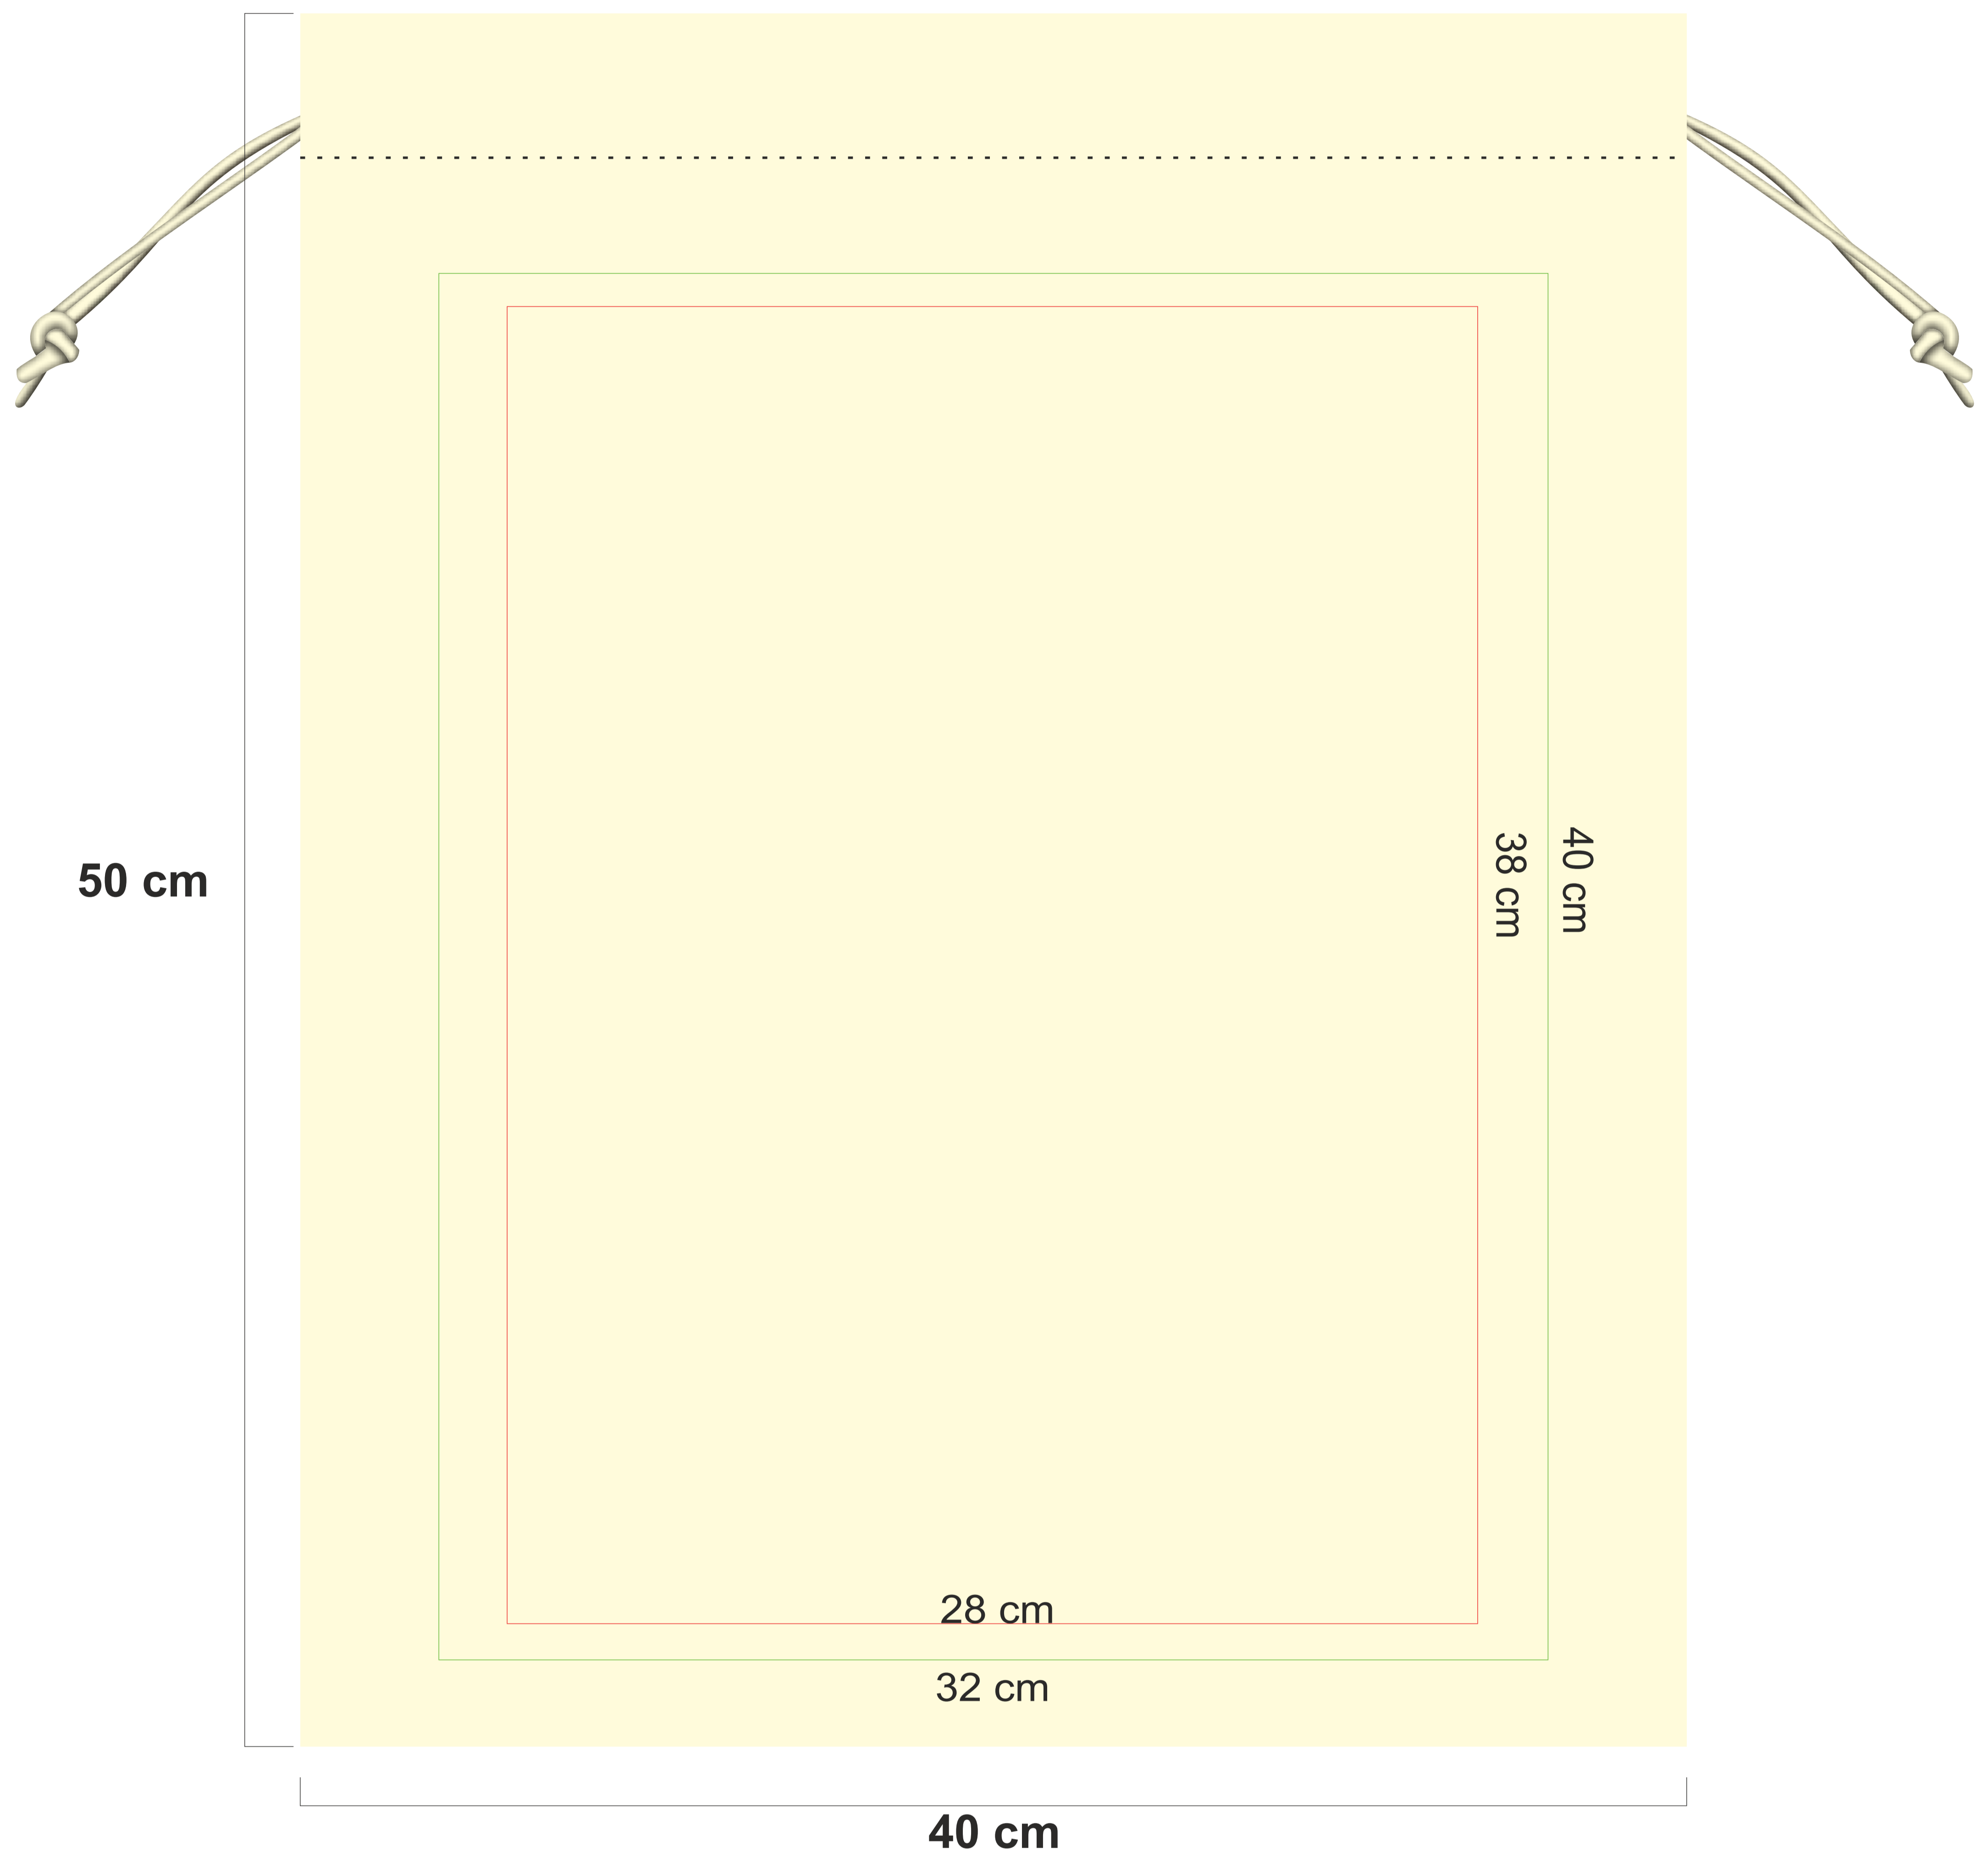

The line drawing is for approximate print positional purposes only. It is not intended to be an exact scale or detailed representation of the product. Colour proofs are to be used as a guide only and are not a true representation of product or print colour. Please ensure you are familiar with the product you are ordering before approving.

Max print area:
Green = indent
Red = local

Item Code: CT-PCH-L 50 x 40

Job #:

Print Size:

Pms:

Email approval of approval on this document is acknowledgement that you have read, understood and accepted all of the information that we have supplied in regards to stock supply, and that all order information listed and shown is correct.