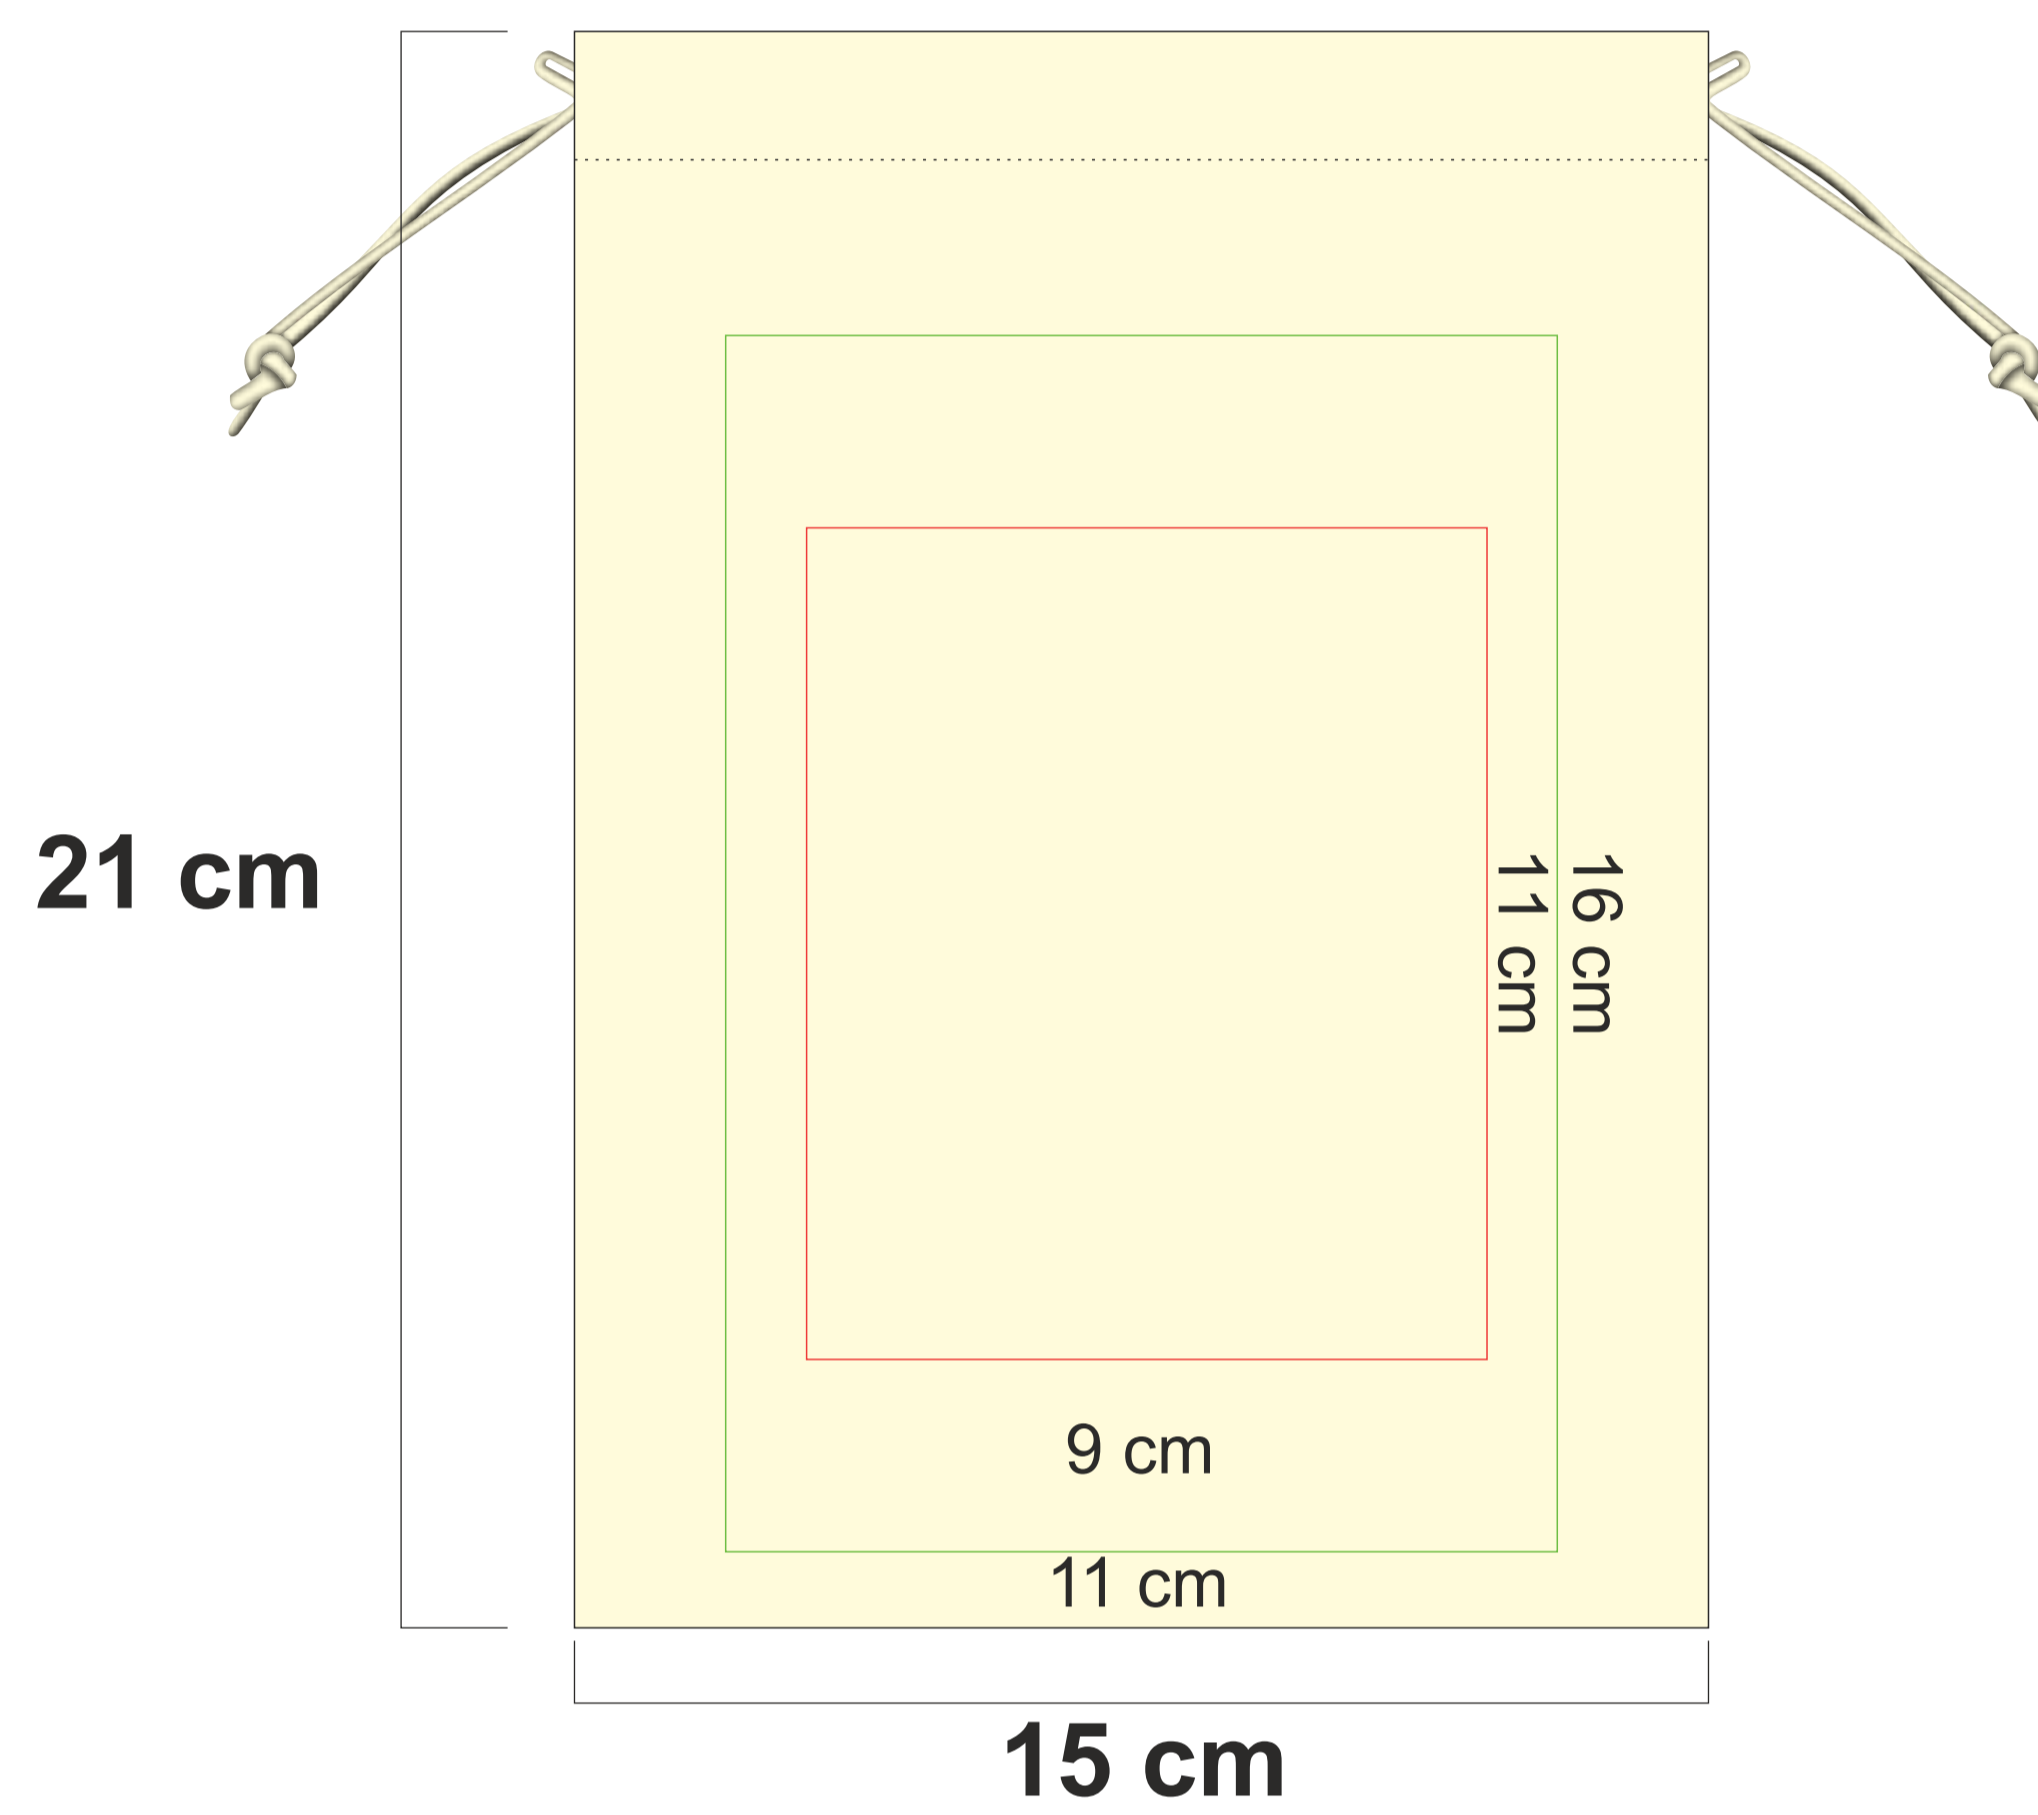

The line drawing is for approximate print positional purposes only. It is not intended to be an exact scale or detailed representation of the product. Colour proofs are to be used as a guide only and are not a true representation of product or print colour. Please ensure you are familiar with the product you are ordering before approving.

Max print area:
Green = indent
Red = local

Item Code: CT-PCH-S

Job #:

Print Size:

Pms:

Email approval of approval on this document is acknowledgement that you have read, understood and accepted all of the information that we have supplied in regards to stock supply, and that all order information listed and shown is correct.