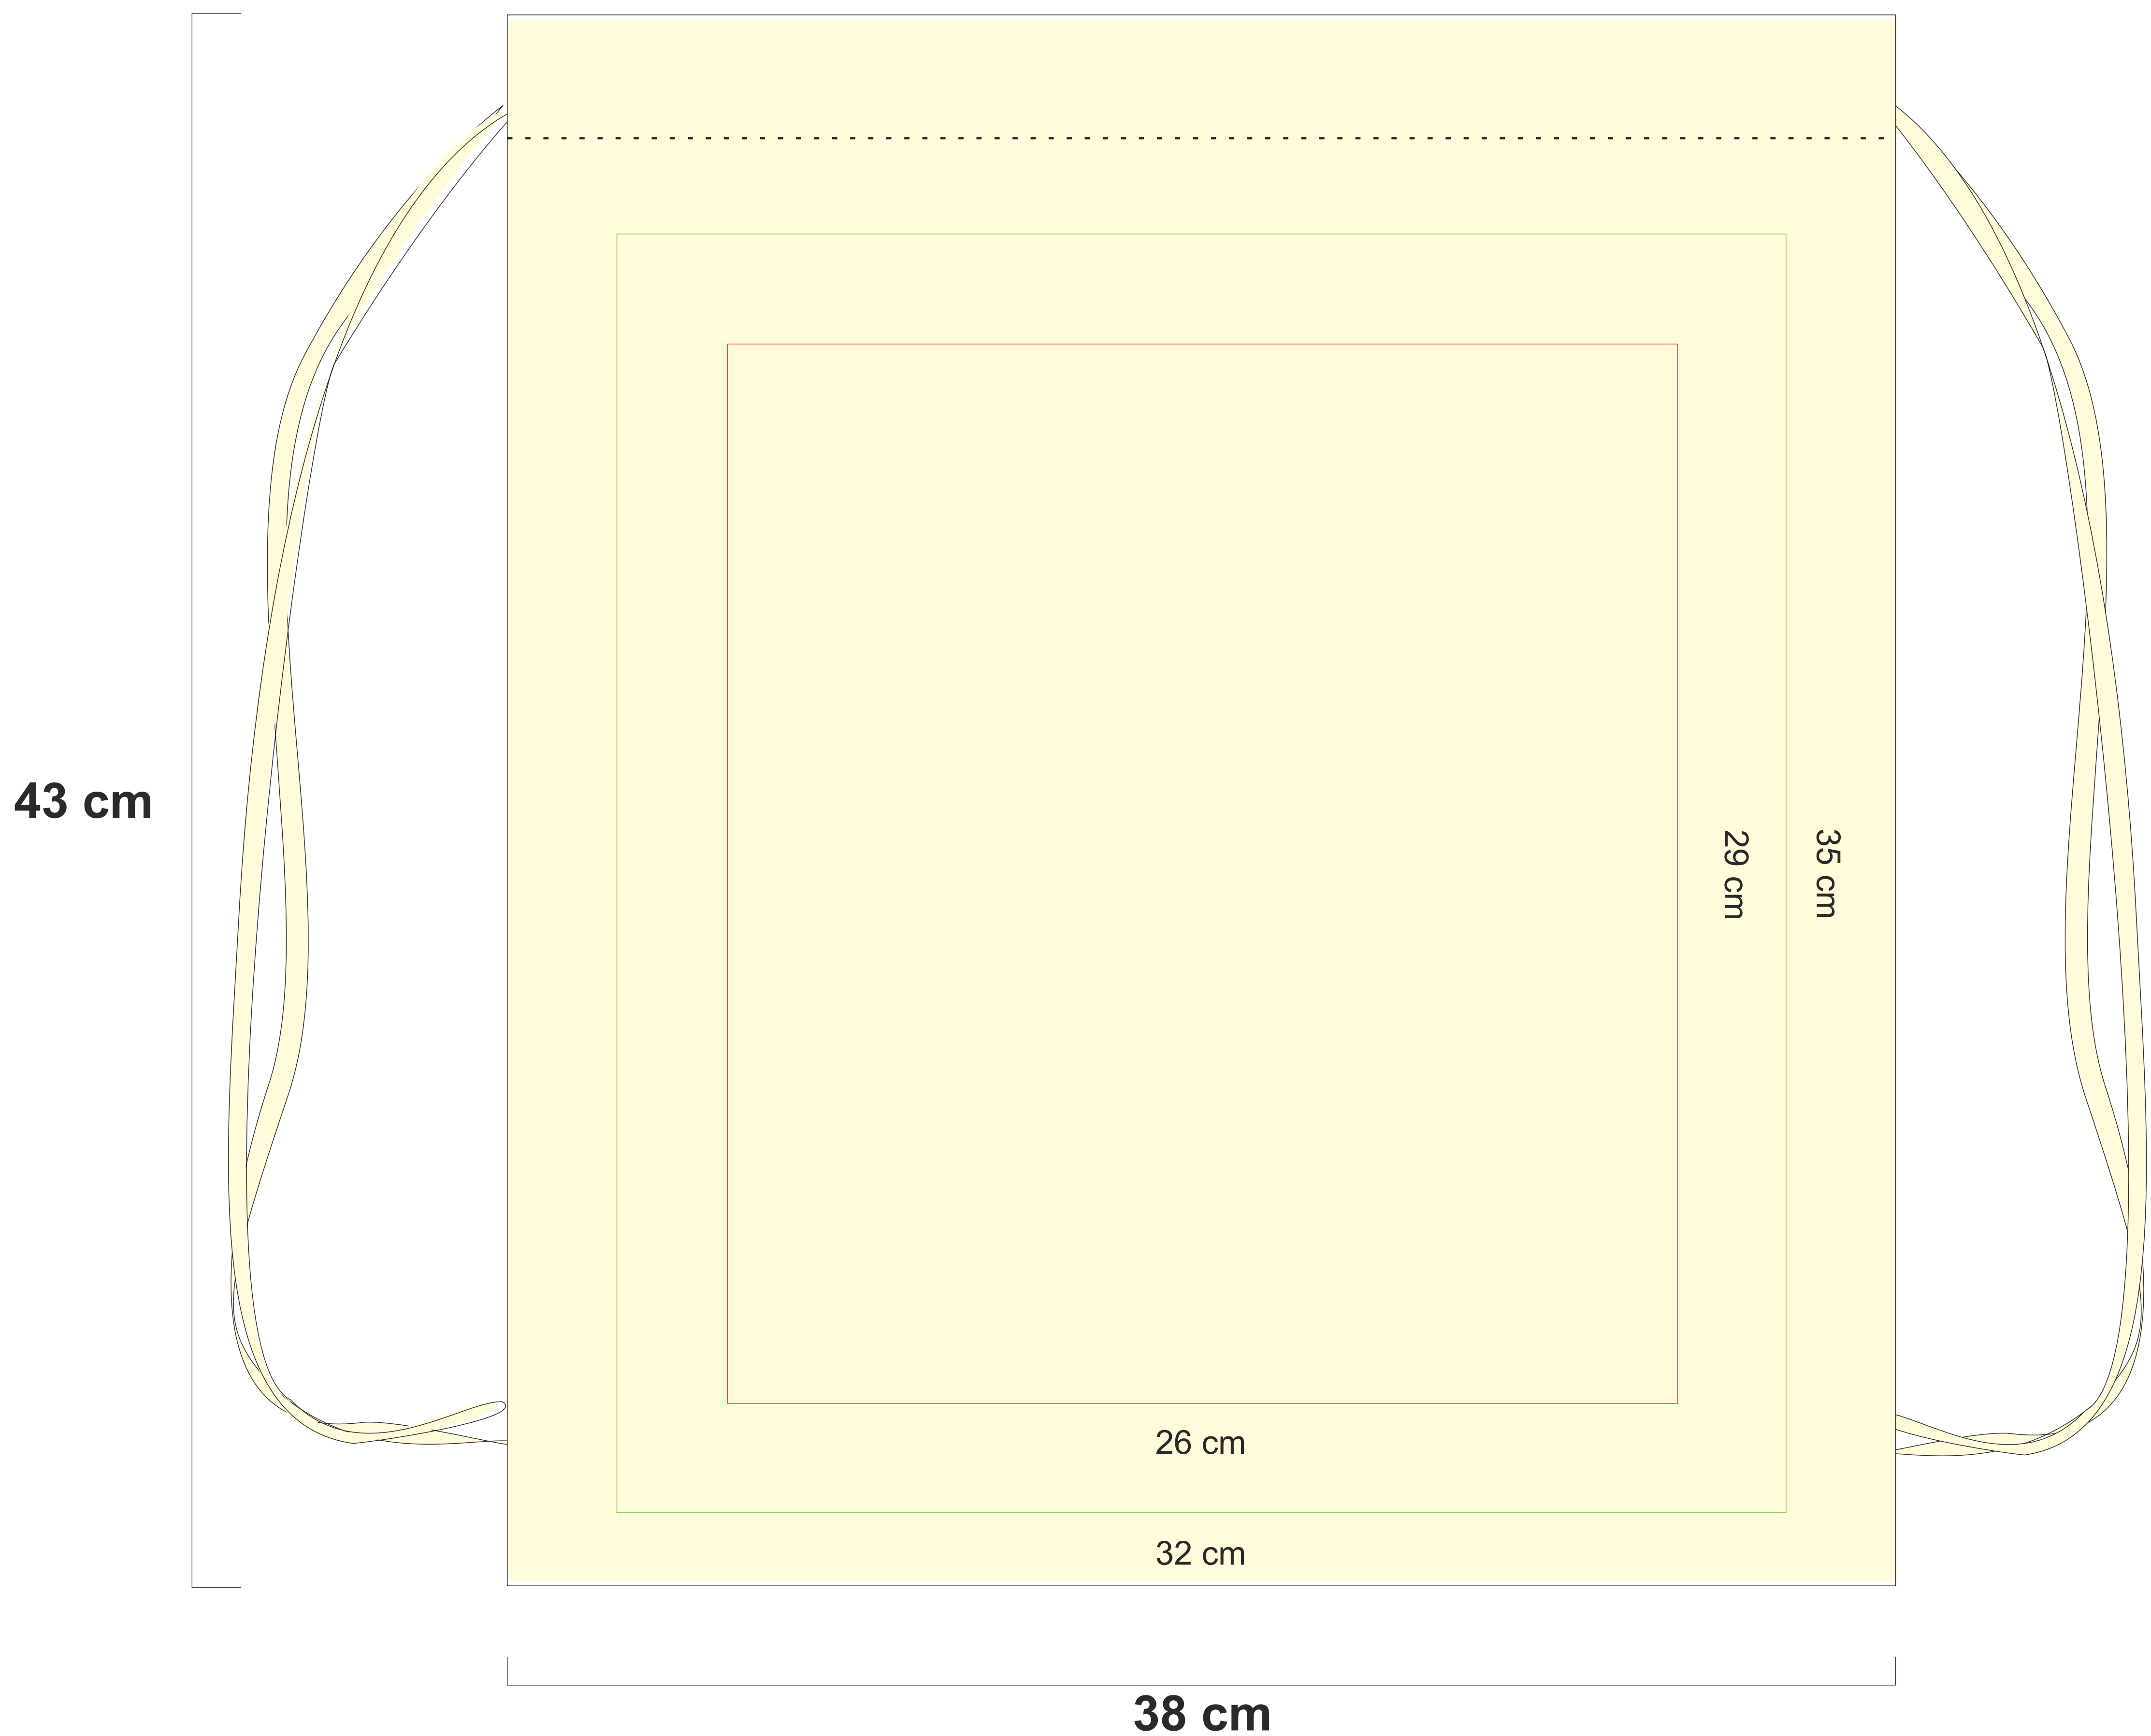

The line drawing is for approximate print positional purposes only. It is not intended to be an exact scale or detailed representation of the product. Colour proofs are to be used as a guide only and are not a true representation of product or print colour. Please ensure you are familiar with the product you are ordering before approving.

Max print area:

Green = indent

Red = local

Item Code: CT-BACK

Job #:

Print Size:

Pms:

Email approval of approval on this document is acknowledgement that you have read, understood and accepted all of the information that we have supplied in regards to stock supply, and that all order information listed and shown is correct.