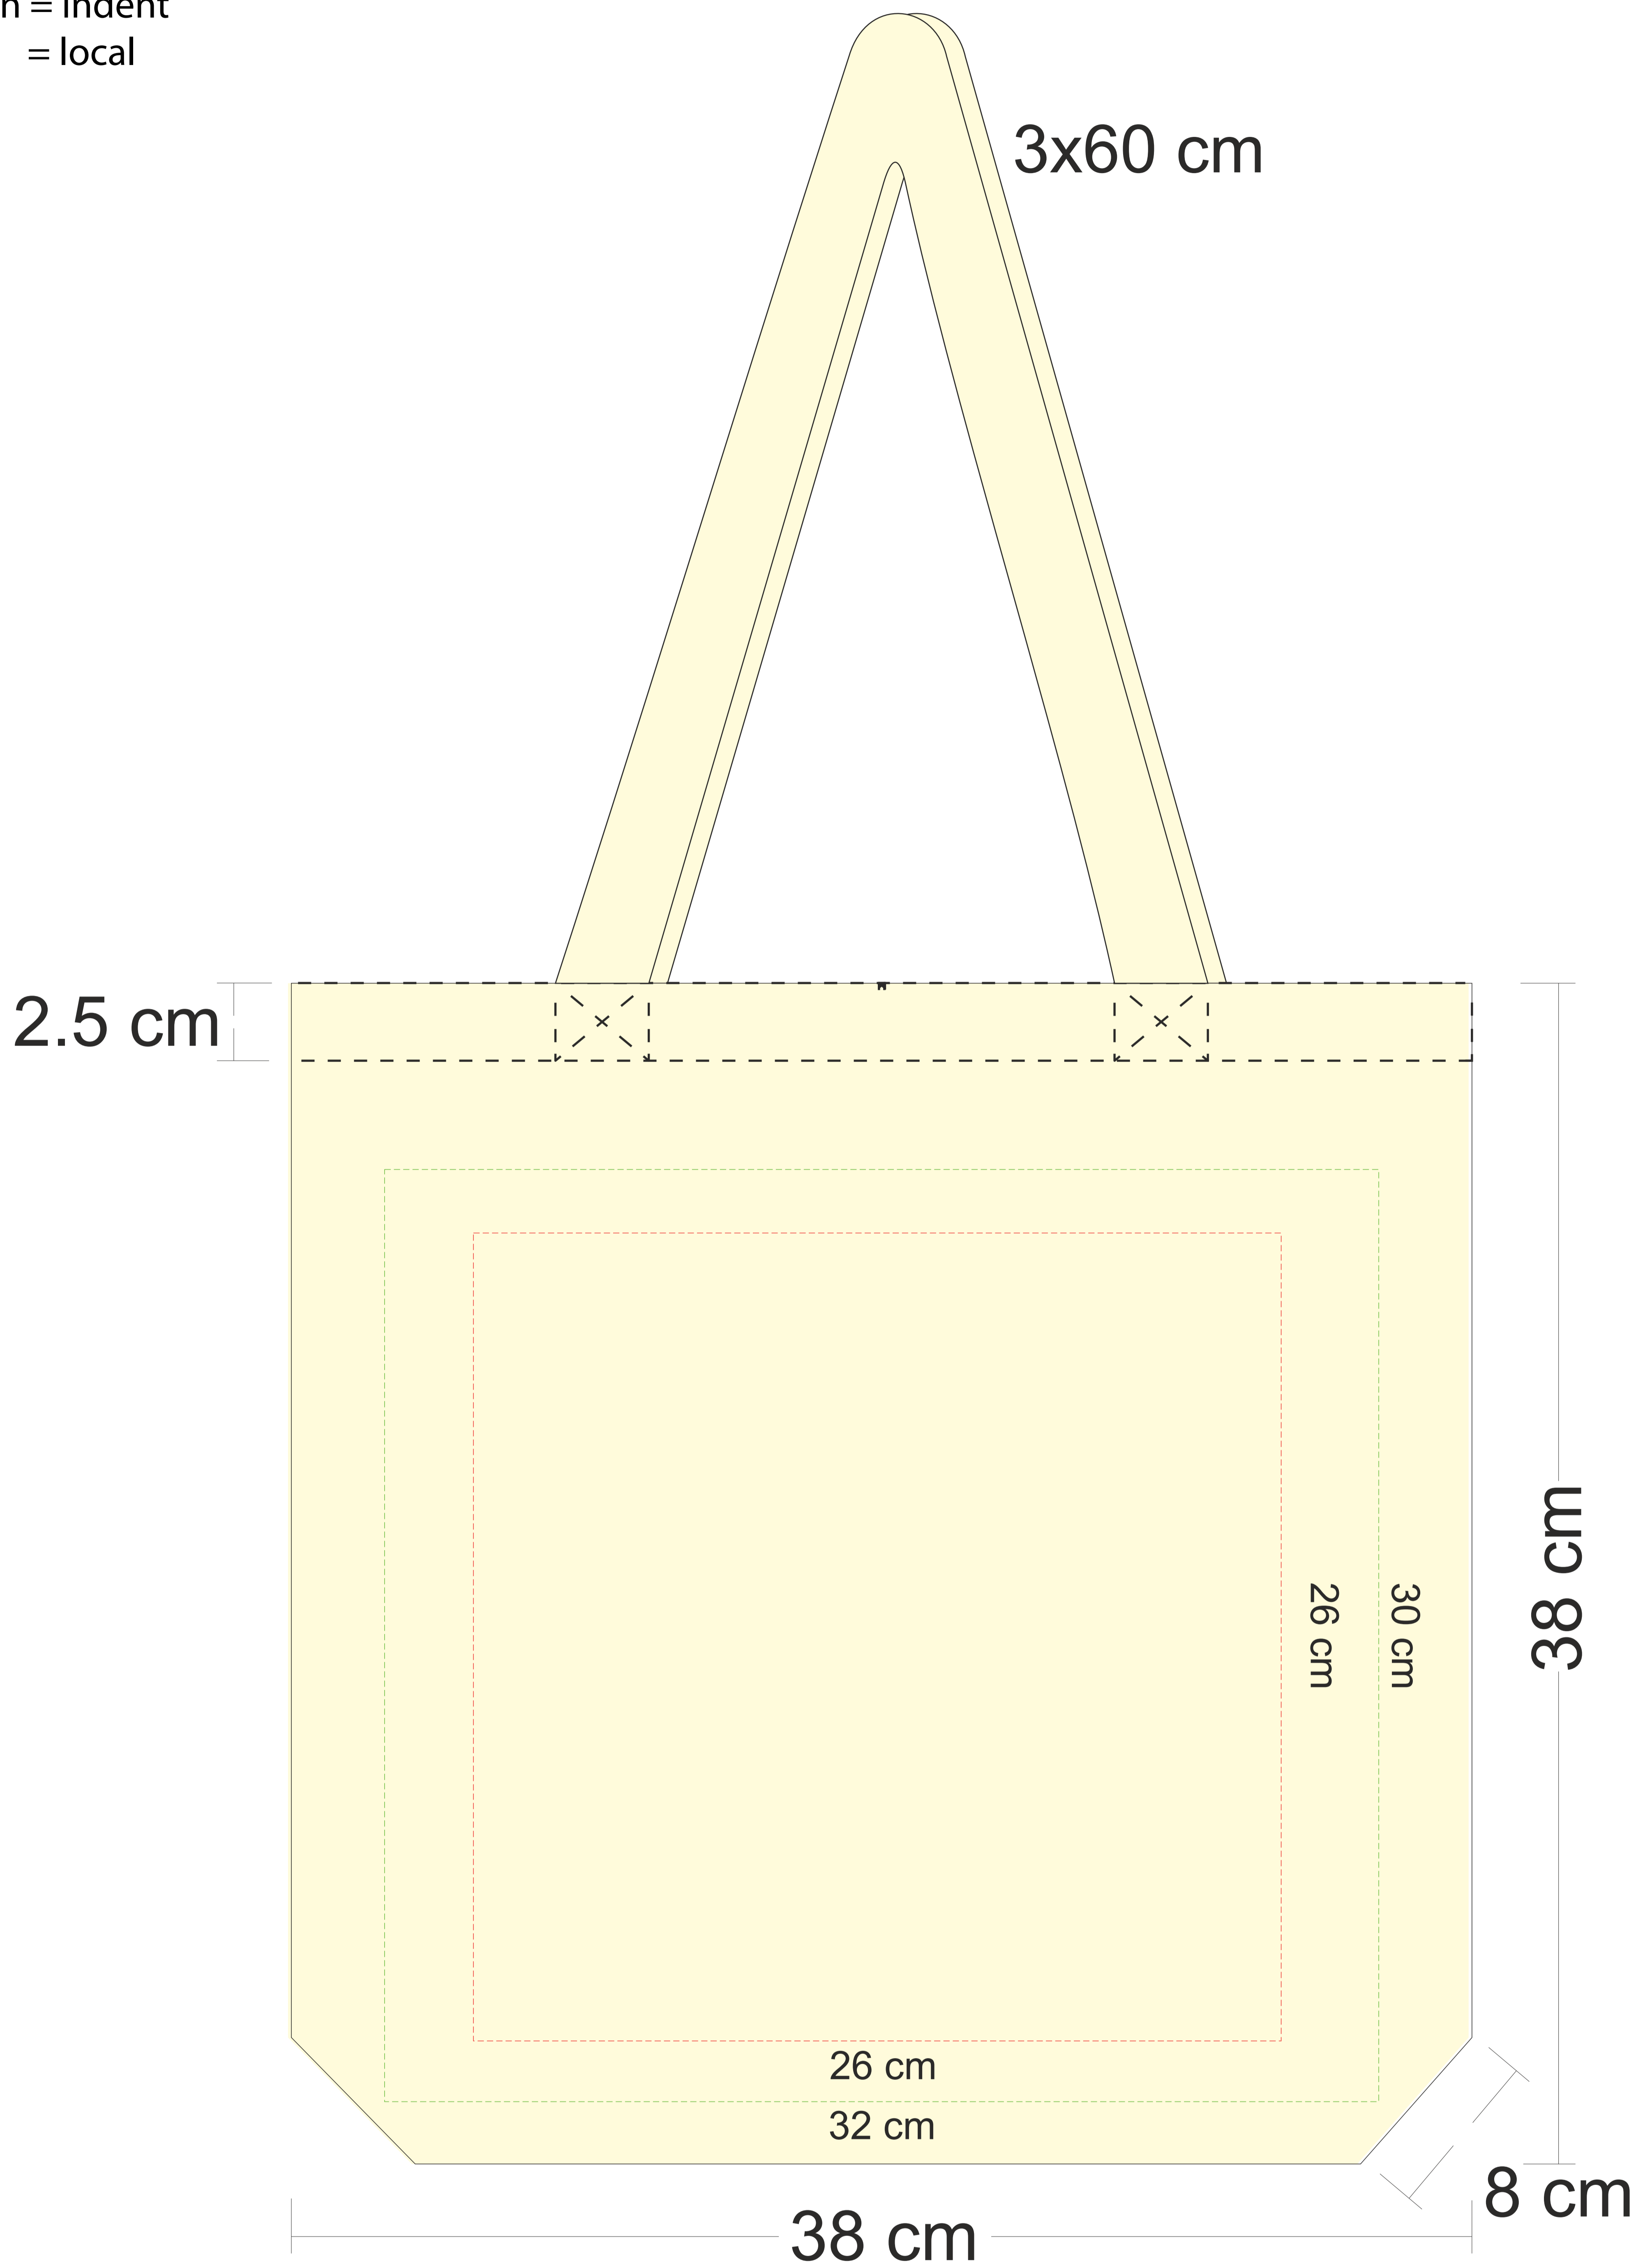

The line drawing is for approximate print positional purposes only. It is not intended to be an exact scale or detailed representation of the product. Colour proofs are to be used as a guide only and are not a true representation of product or print colour. Please ensure you are familiar with the product you are ordering before approving.

Max print area:  
Green = indent  
Red = local

Item Code: CT-200

Job #:

Print Size:

Pms:

Email approval of approval on this document is acknowledgement that you have read, understood and accepted all of the information that we have supplied in regards to stock supply, and that all order information listed and shown is correct.