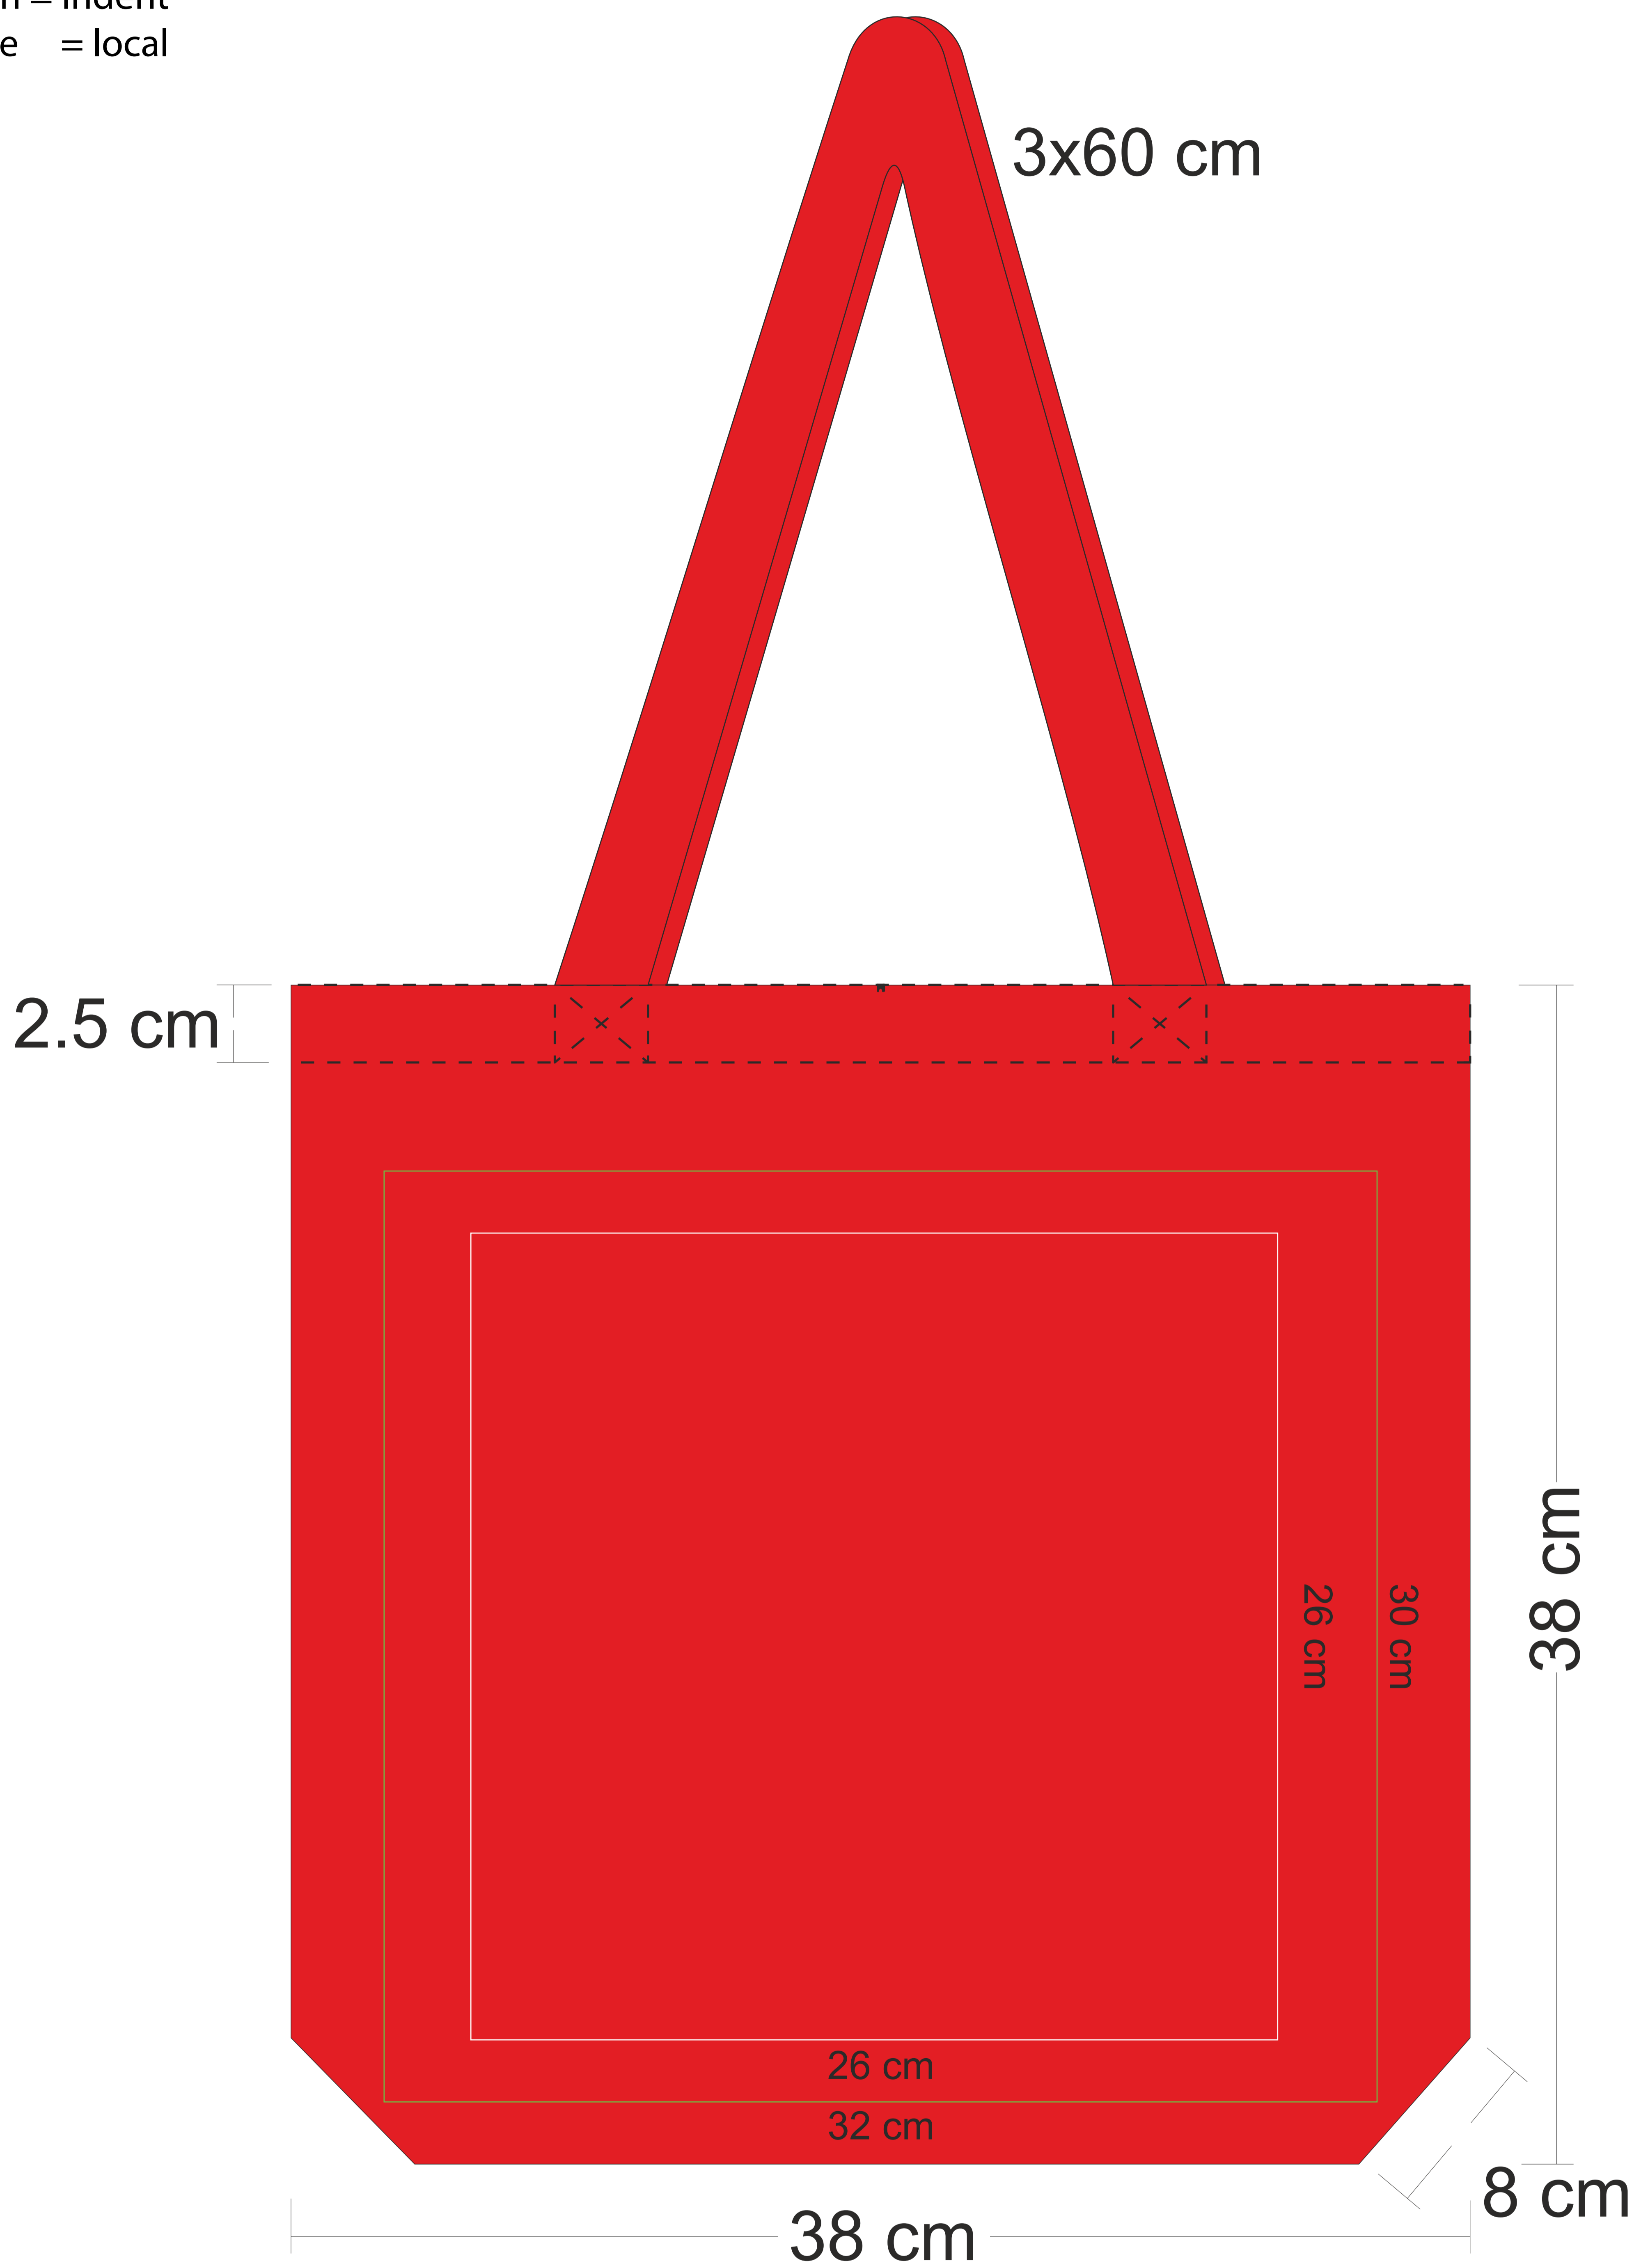

The line drawing is for approximate print positional purposes only. It is not intended to be an exact scale or detailed representation of the product. Colour proofs are to be used as a guide only and are not a true representation of product or print colour. Please ensure you are familiar with the product you are ordering before approving.

Max print area:
Green = indent
White = local

Item Code: CT-200-RD

Job #:

Print Size:

Pms:

Email approval of approval on this document is acknowledgement that you have read, understood and accepted all of the information that we have supplied in regards to stock supply, and that all order information listed and shown is correct.