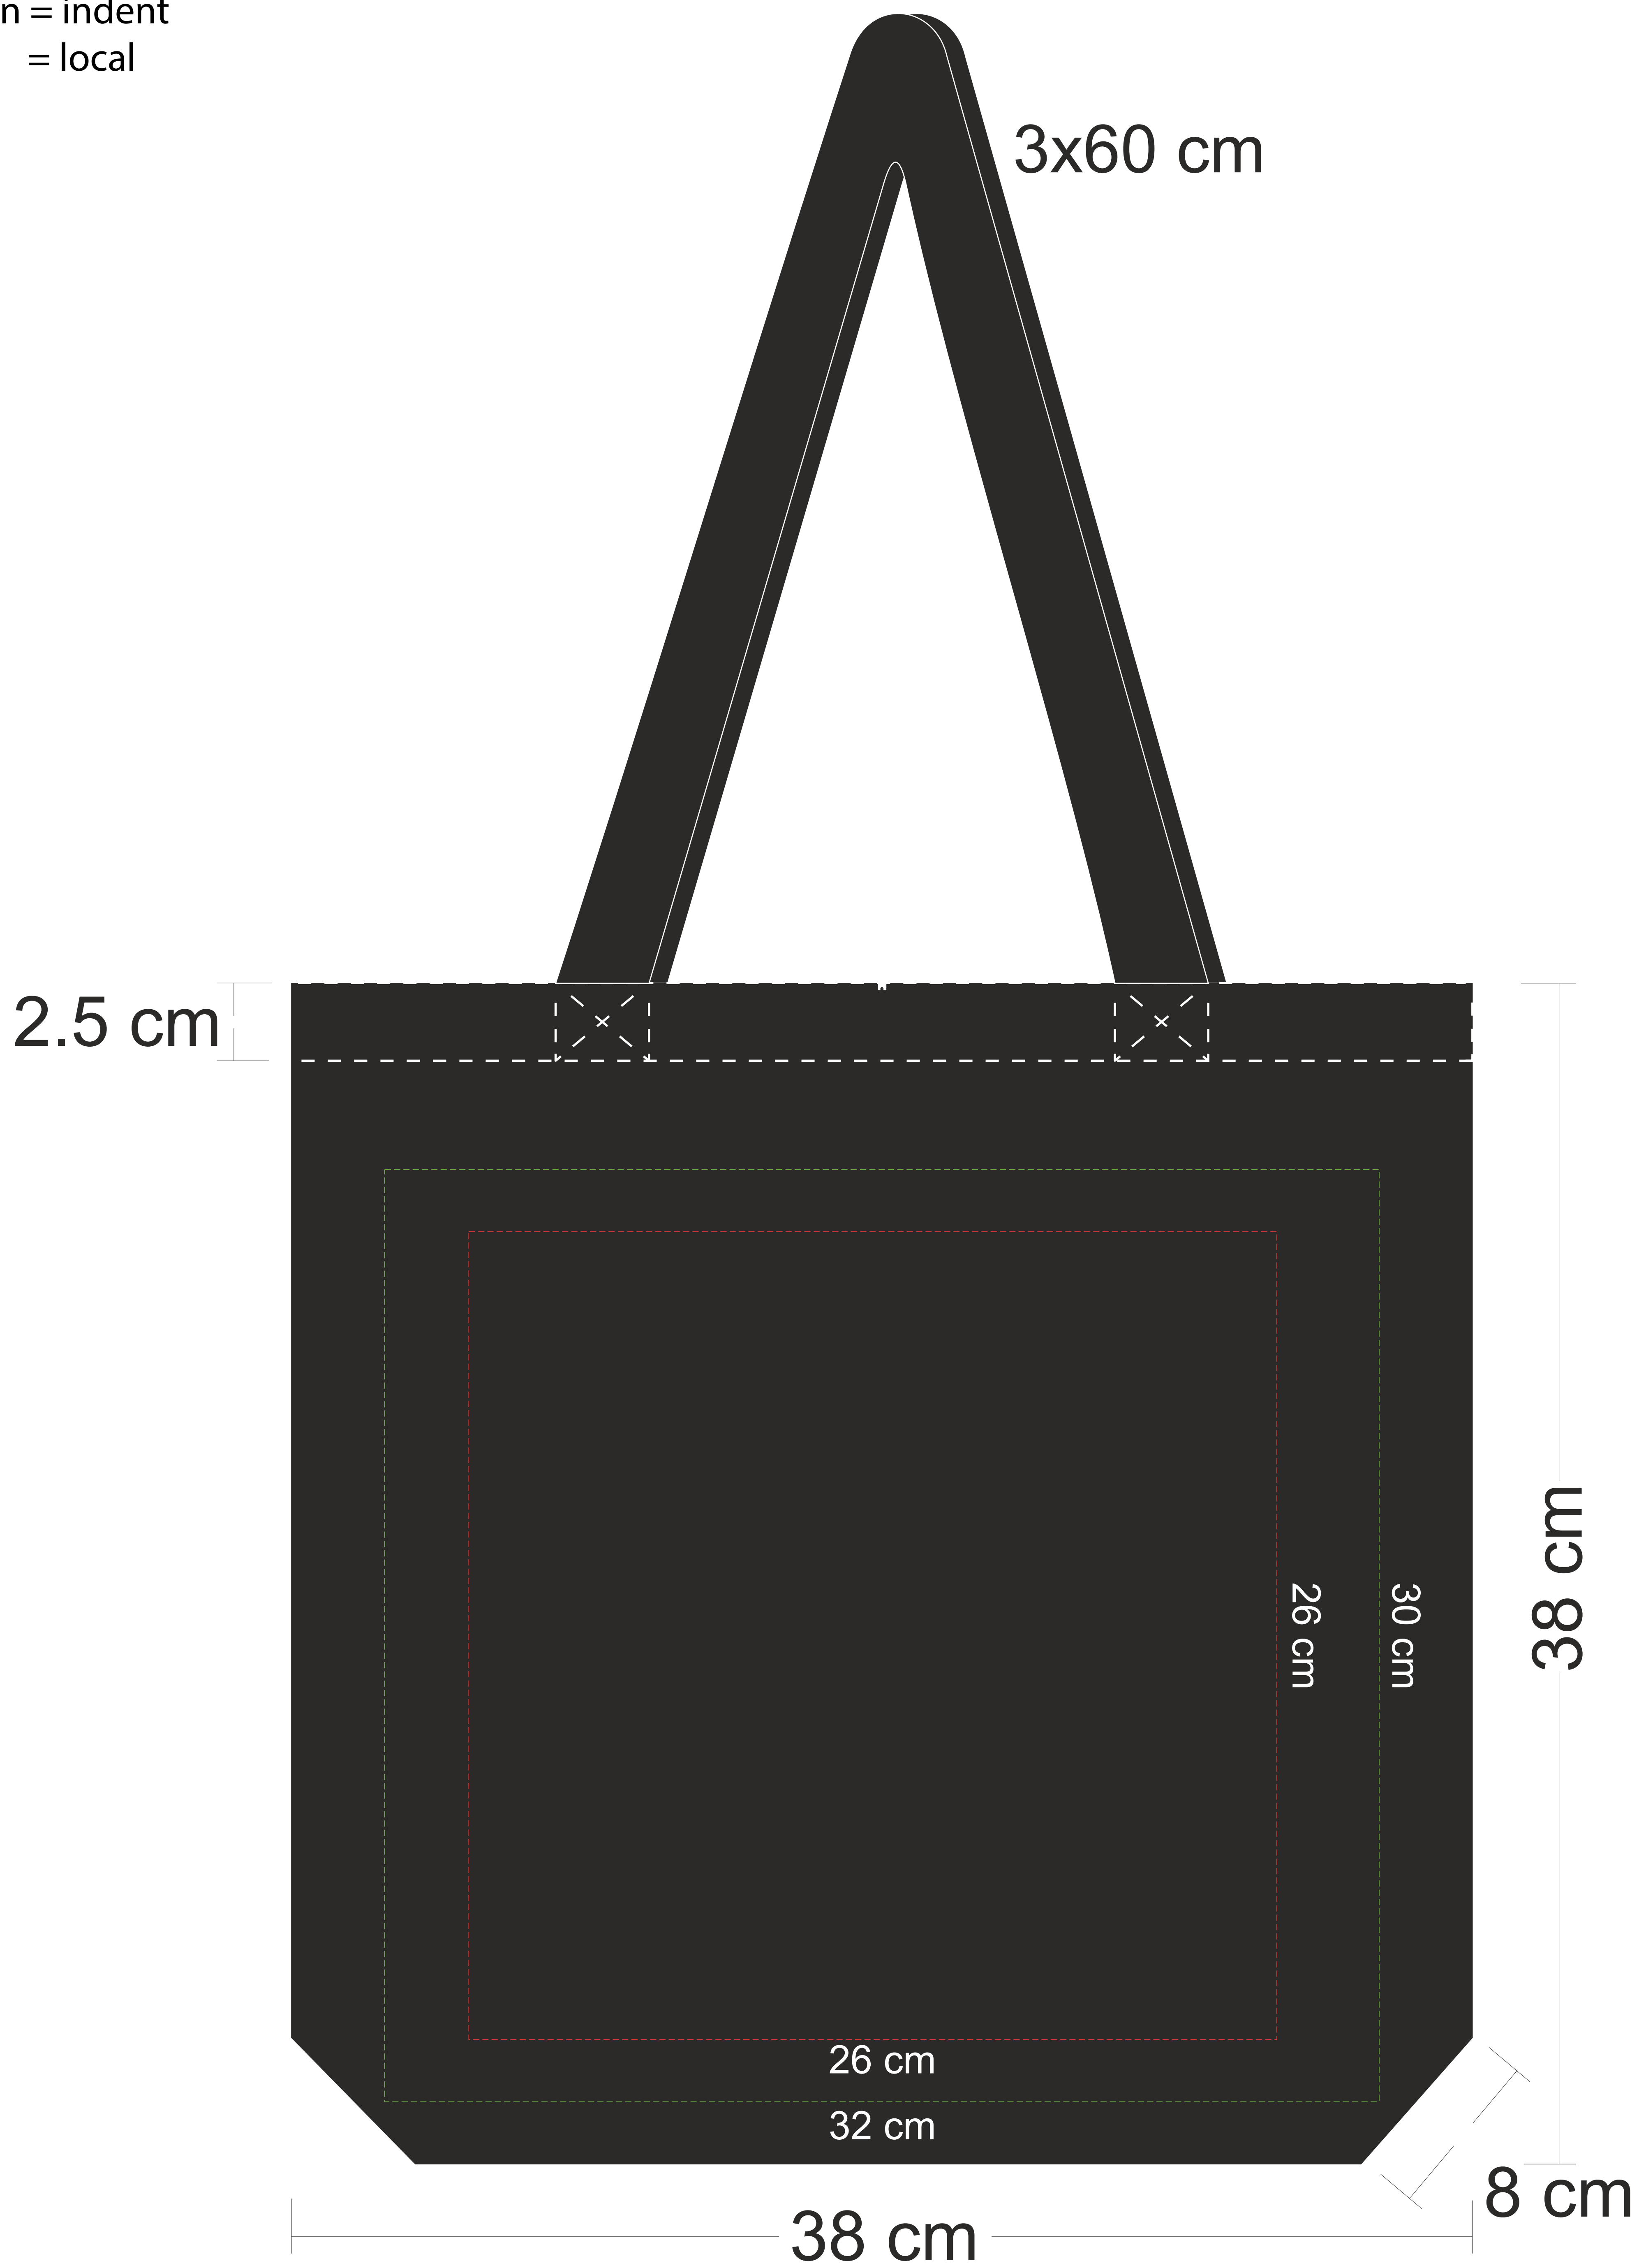

The line drawing is for approximate print positional purposes only. It is not intended to be an exact scale or detailed representation of the product. Colour proofs are to be used as a guide only and are not a true representation of product or print colour. Please ensure you are familiar with the product you are ordering before approving.

Max print area:  
Green = indent  
Red = local

Item Code: CT-200-BK

Job #:

Print Size:

Pms:

Email approval of approval on this document is acknowledgement that you have read, understood and accepted all of the information that we have supplied in regards to stock supply, and that all order information listed and shown is correct.