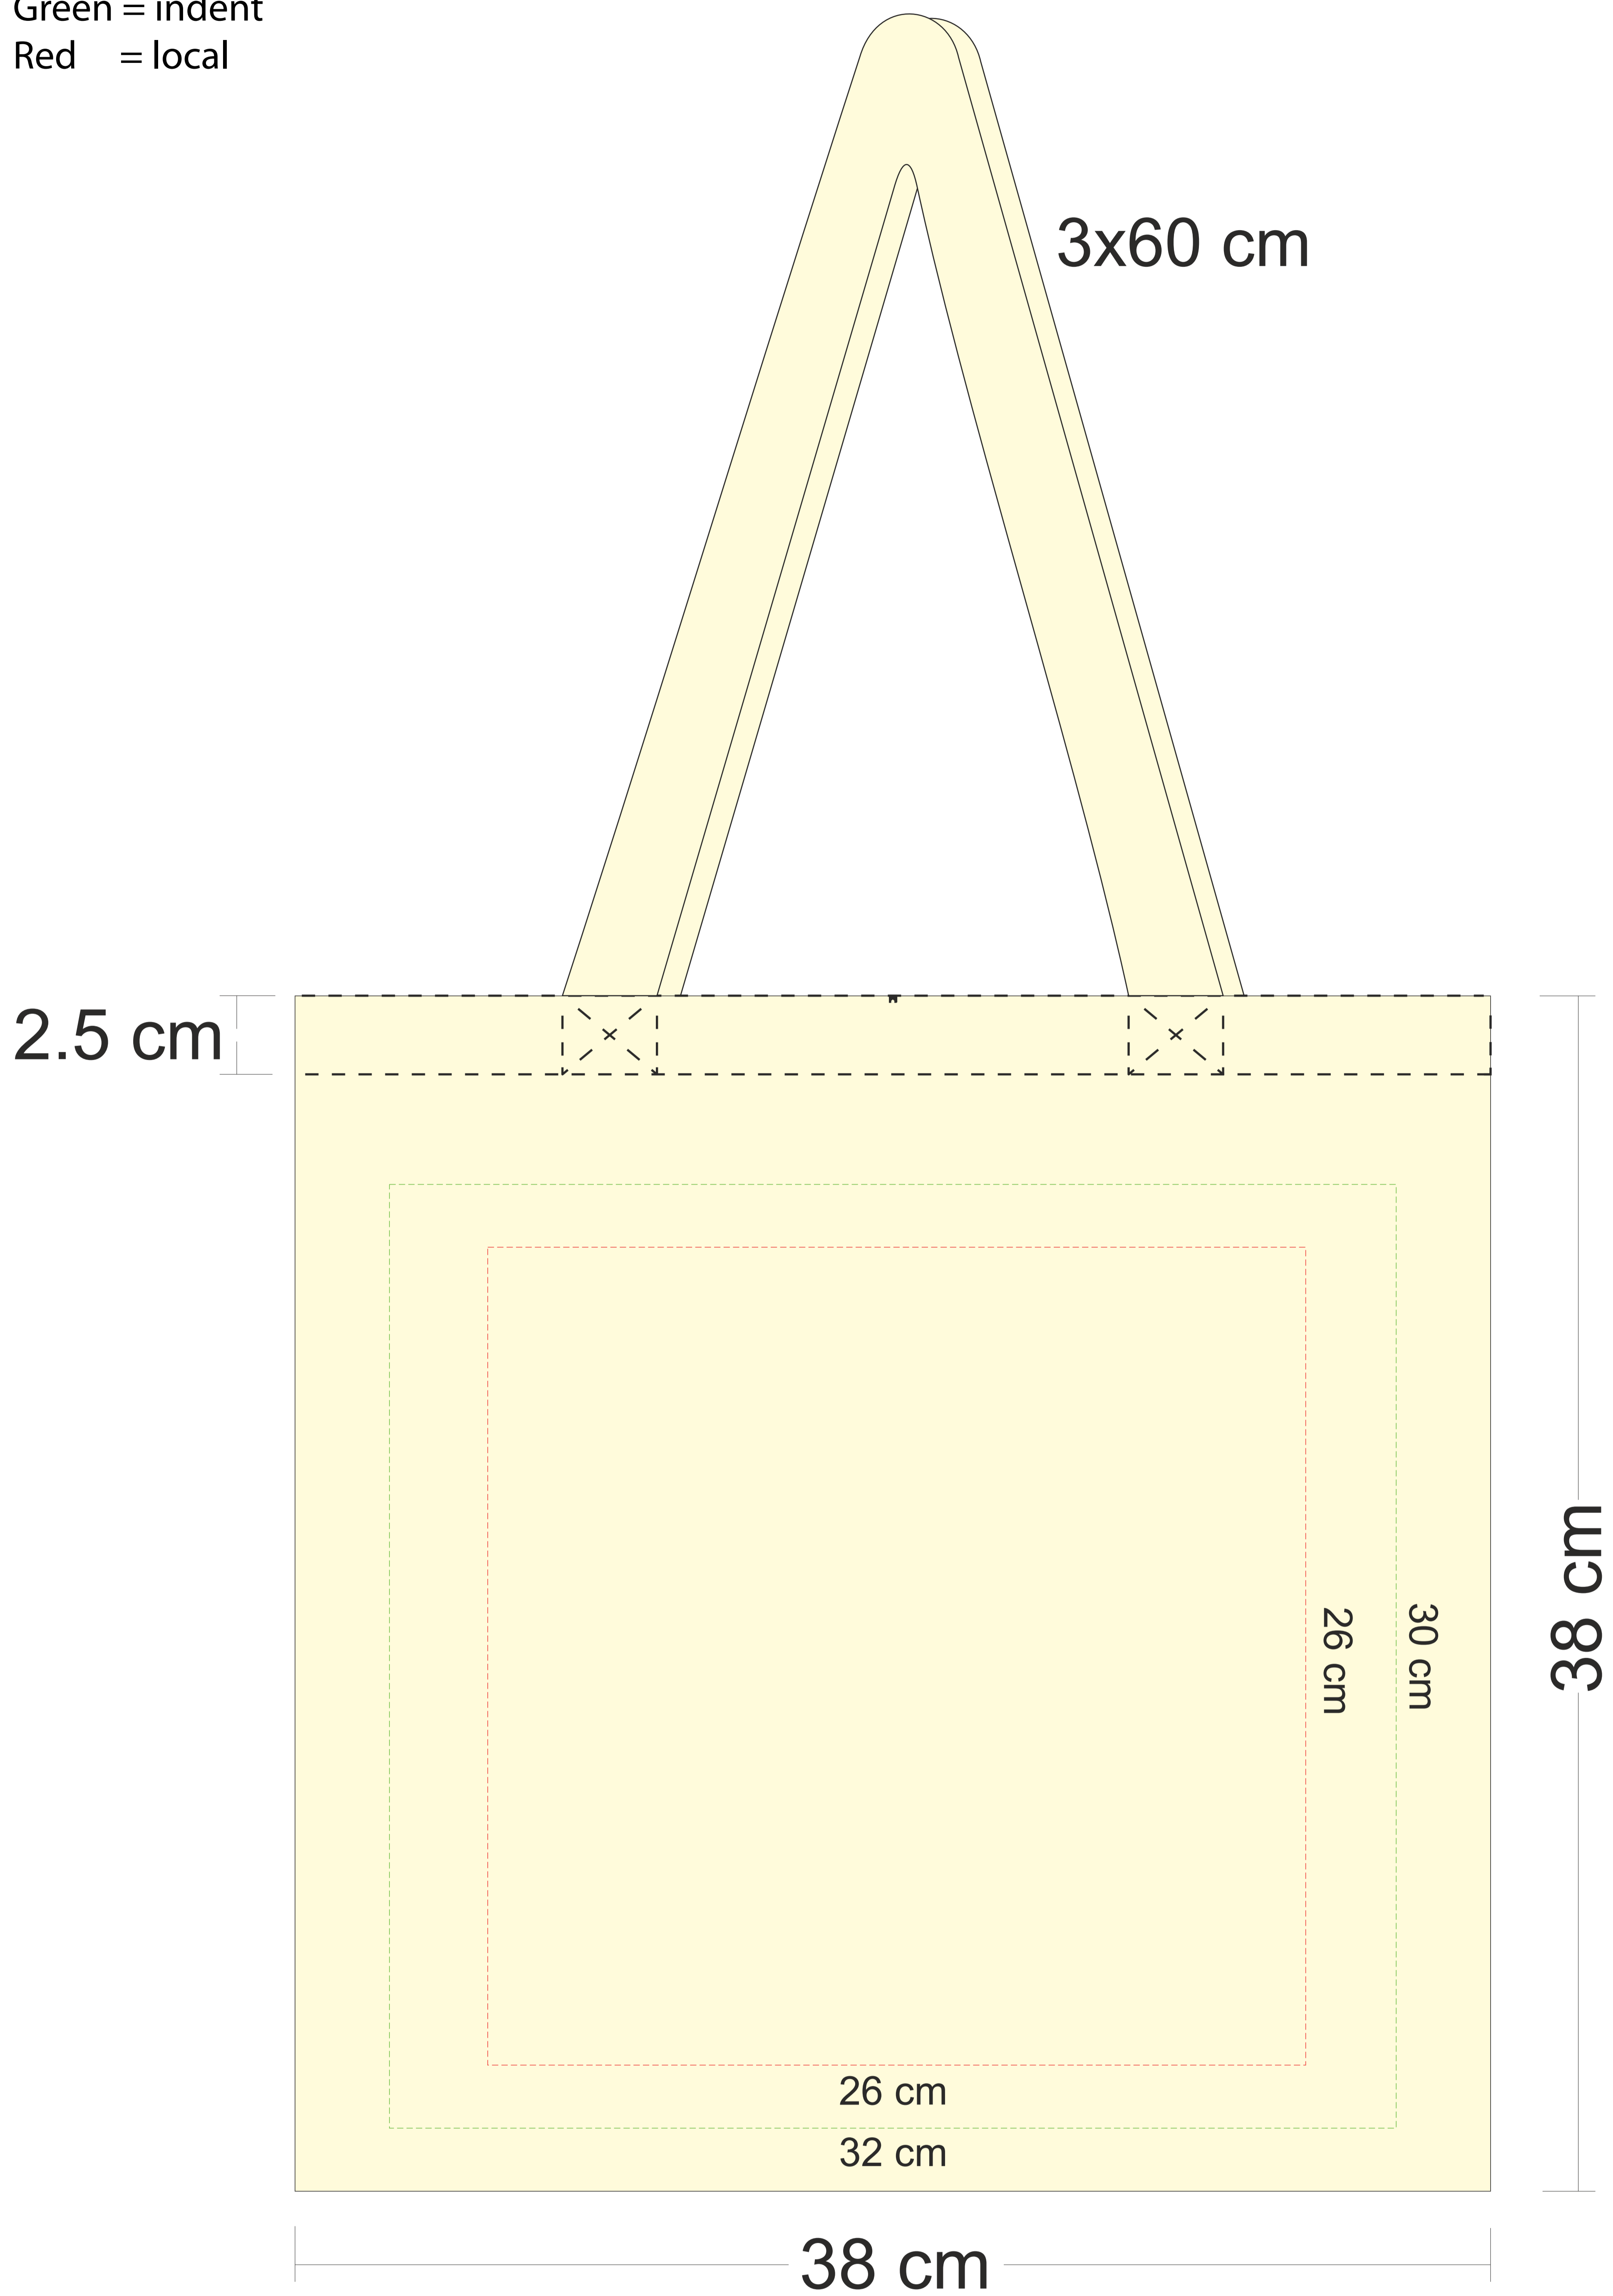

The line drawing is for approximate print positional purposes only. It is not intended to be an exact scale or detailed representation of the product. Colour proofs are to be used as a guide only and are not a true representation of product or print colour. Please ensure you are familiar with the product you are ordering before approving.

Max print area:  
Green = indent  
Red = local

Item Code: CT-100

Job #:

Print Size:

Pms:

Email approval of approval on this document is acknowledgement that you have read, understood and accepted all of the information that we have supplied in regards to stock supply, and that all order information listed and shown is correct.