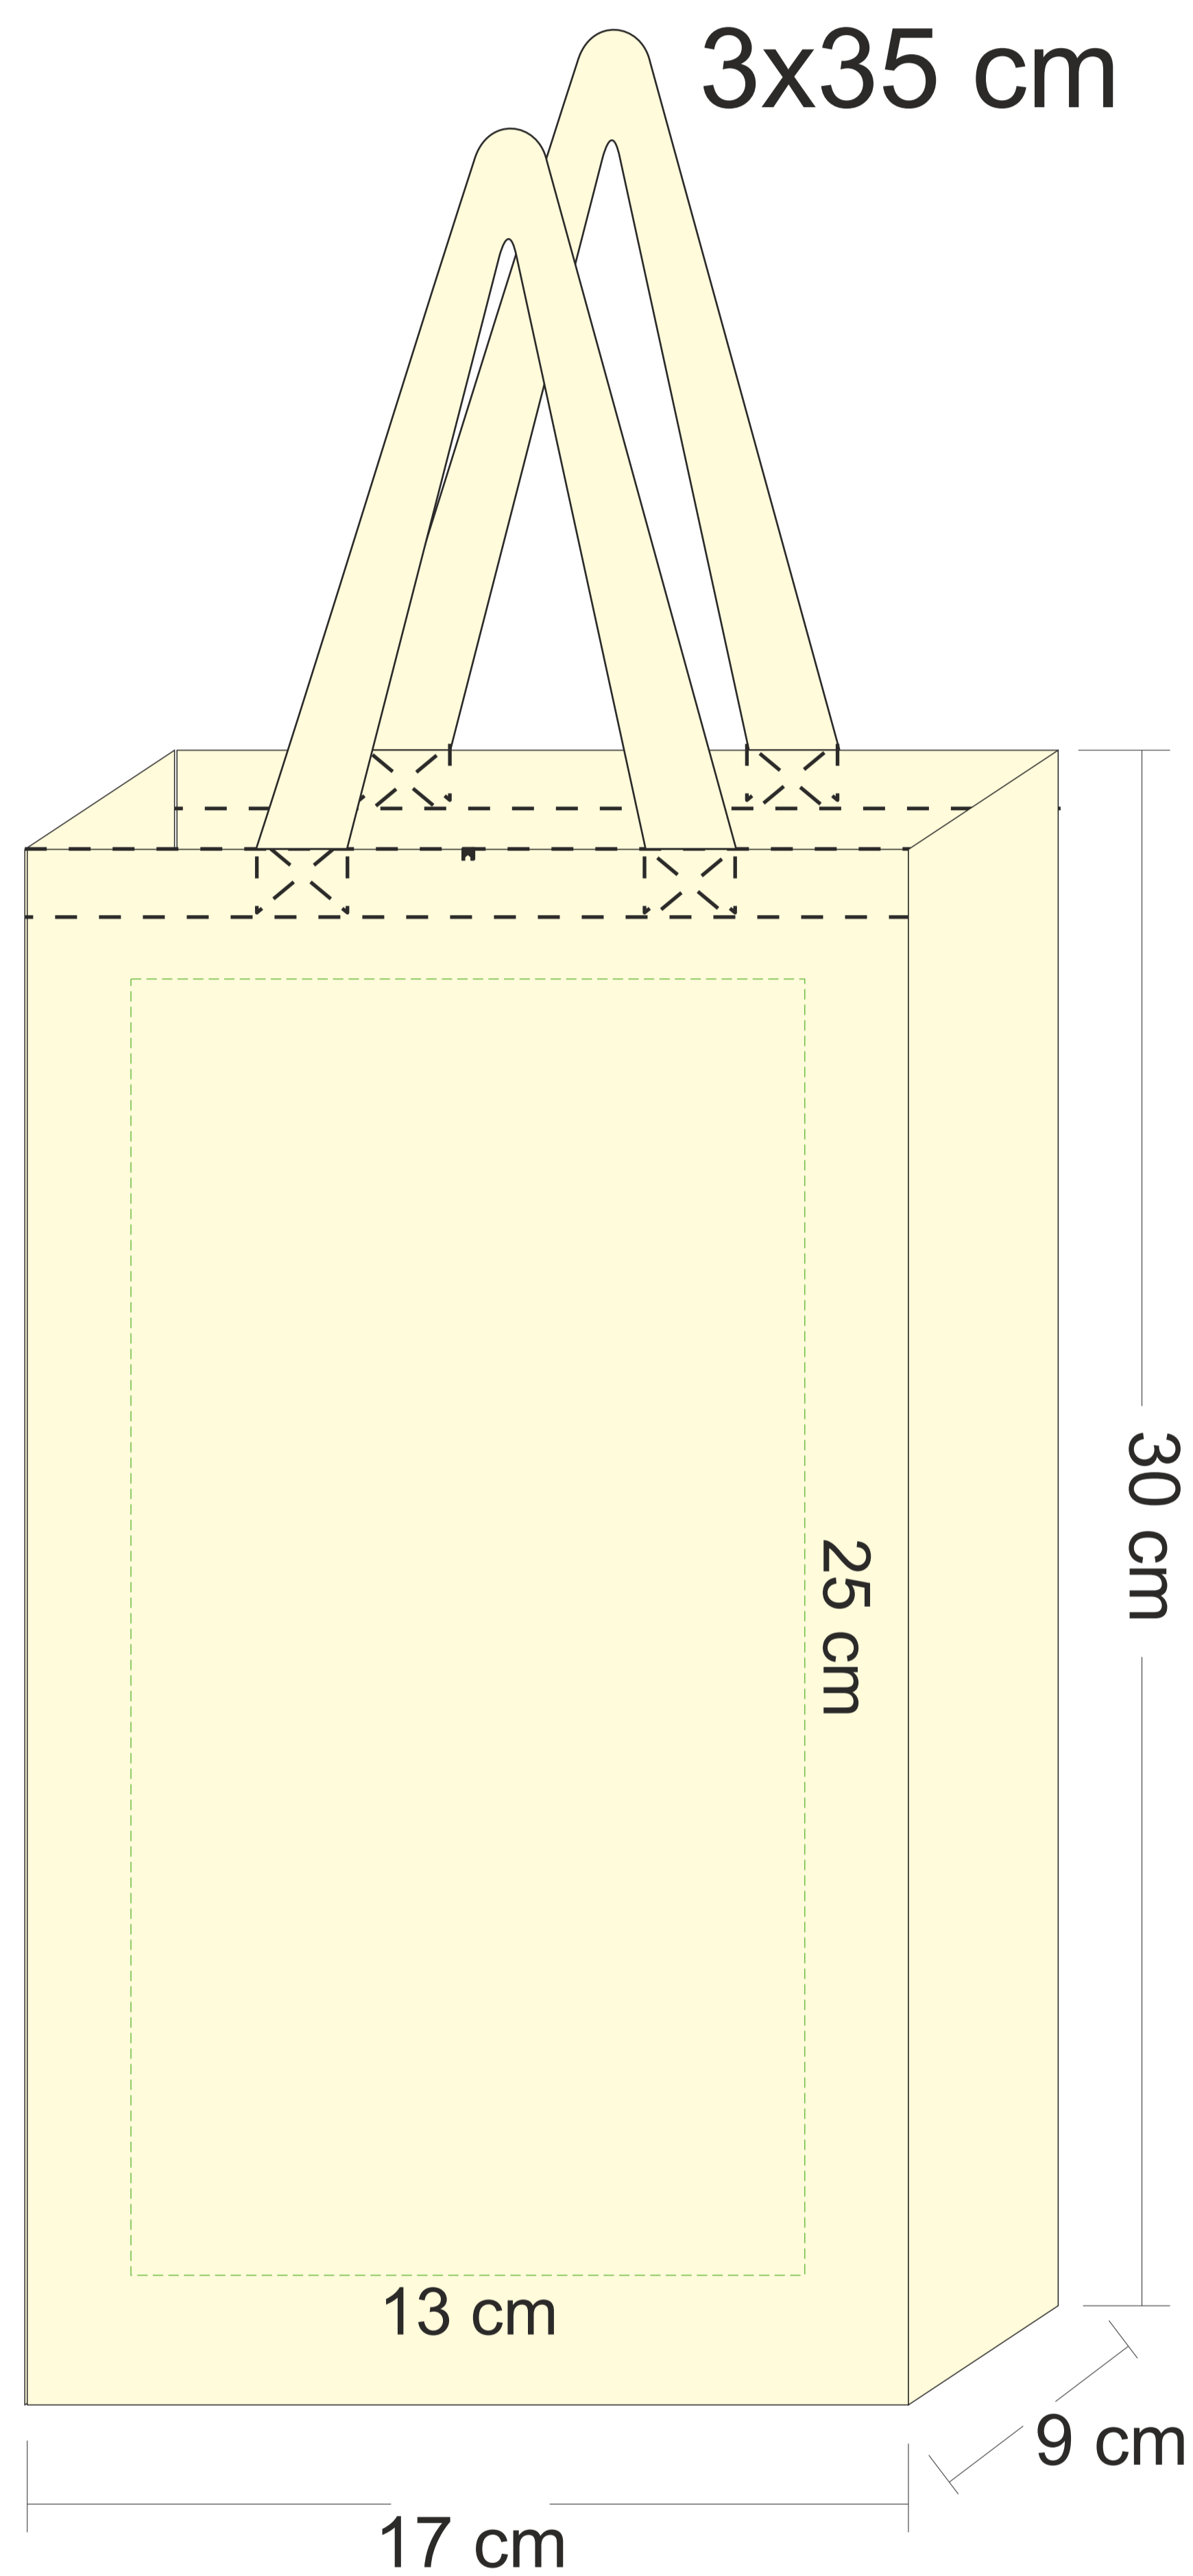

The line drawing is for approximate print positional purposes only. It is not intended to be an exact scale or detailed representation of the product. Colour proofs are to be used as a guide only and are not a true representation of product or print colour. Please ensure you are familiar with the product you are ordering before approving.

Max print area:
Green = indent

Item Code: CN-WN-1

Job #:

Print Size:

Pms:

Email approval of approval on this document is acknowledgement that you have read, understood and accepted all of the information that we have supplied in regards to stock supply, and that all order information listed and shown is correct.