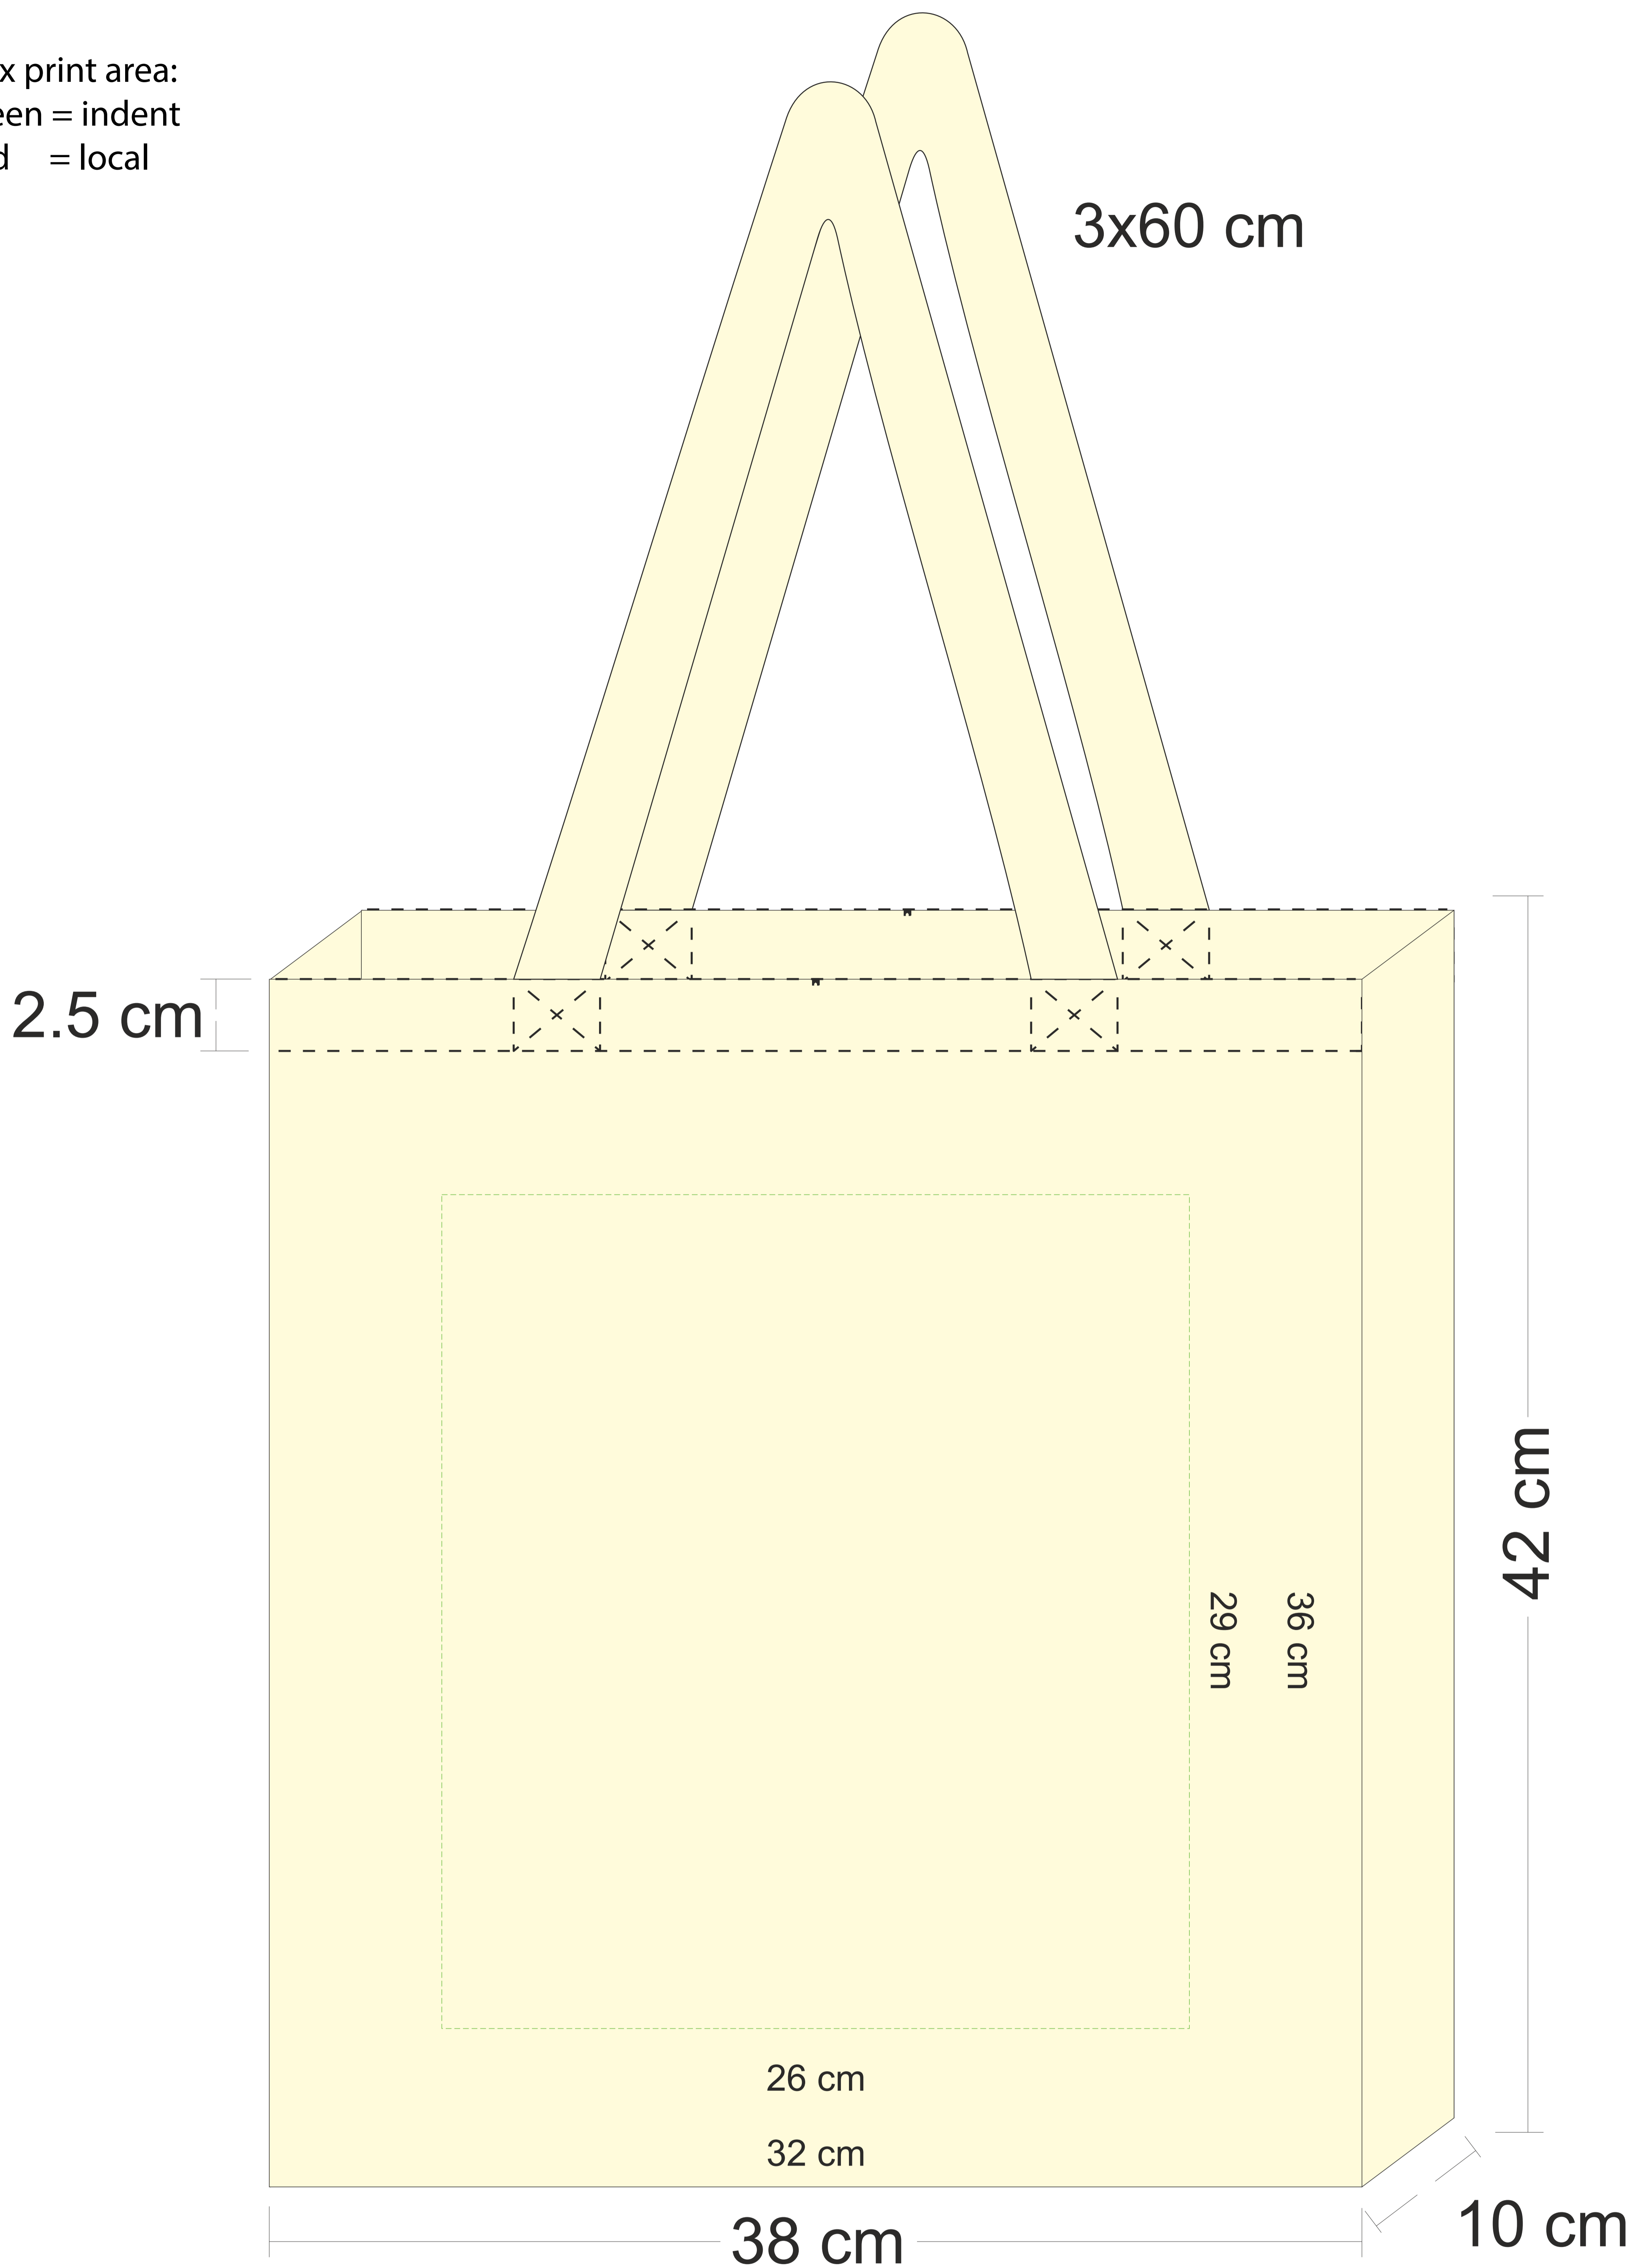

The line drawing is for approximate print positional purposes only. It is not intended to be an exact scale or detailed representation of the product. Colour proofs are to be used as a guide only and are not a true representation of product or print colour. Please ensure you are familiar with the product you are ordering before approving.

Max print area:
Green = indent
Red = local

Item Code: CN-300

Job #:

Print Size:

Pms:

Email approval of approval on this document is acknowledgement that you have read, understood and accepted all of the information that we have supplied in regards to stock supply, and that all order information listed and shown is correct.