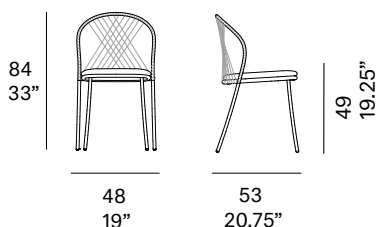

## Hand-woven chair with diamond pattern / silla tejida con patrón diamante

MUT Design, 2020/2022

C097 TA

Chair made of stainless steel tube. Possibility of customization through a wide variety of technical fabrics completely suitable for outdoor use. Handwoven backrest traditionally crafted with high resistance rope. Stackable.

### Shipment details

Qty	2 chairs (1 box)
Volume	0,29 m <sup>3</sup> / 10,2 ft <sup>3</sup>
Gross weight	15 kg / 33 lb
Net weight (1 armchair)	5,5 kg / 12 lb
Box dimensions (approx.)	53 x 60 x 94 cm 20.75" x 23.5" x 37"
Item dimensions (width x depth x height)	48 x 53 x 84 cm 19" x 20.75" x 33"
COM (1,40 - 1,50 m / 54"-59")	cushion: 0,55 m / 0.6 yd