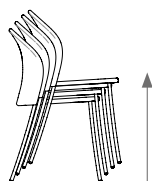

## Hand-woven chair with diamond pattern / silla tejida con patrón diamante

MUT Design, 2020/2022

C097 TA

Chair made of stainless steel tube. Possibility of customization through a wide variety of technical fabrics completely suitable for outdoor use. Handwoven backrest traditionally crafted with high resistance rope. Stackable.

### Shipment details

Qty	2 chairs (1 box)
Volume	0,29 m <sup>3</sup> / 10,2 ft <sup>3</sup>
Gross weight	15 kg / 33 lb
Net weight (1 armchair)	5,5 kg / 12 lb
Box dimensions (approx.)	53 x 60 x 94 cm 20.75" x 23.5" x 37"
Item dimensions (width x depth x height)	48 x 53 x 84 cm 19" x 20.75" x 33"
COM (1,40 - 1,50 m / 54"-59")	cushion: 0,55 m / 0.6 yd