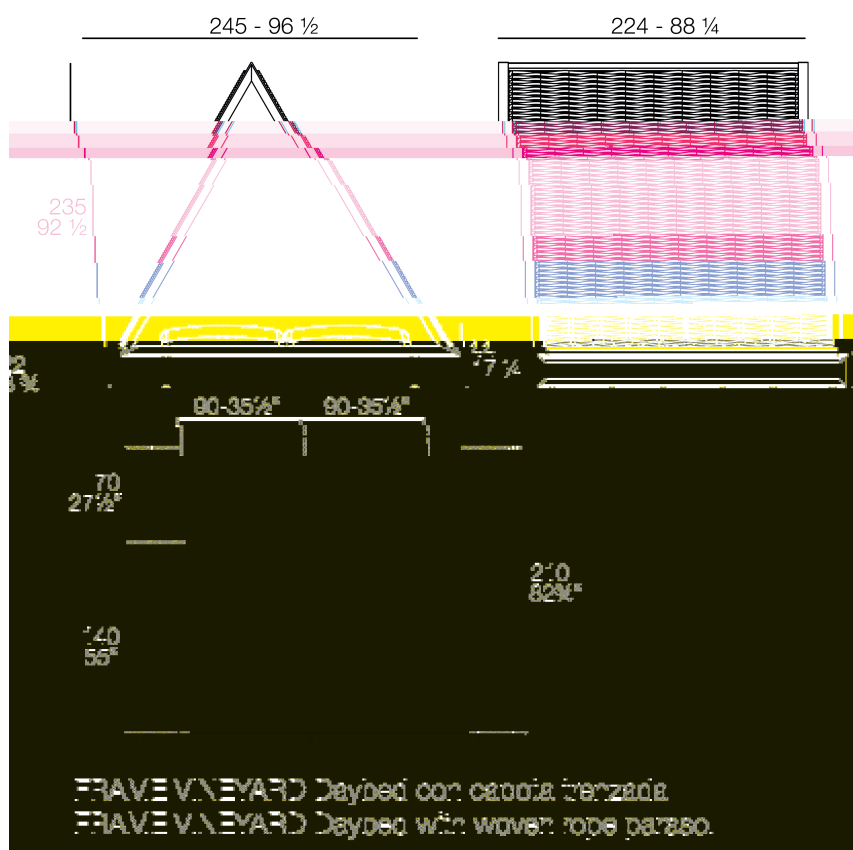

## Description

Daybed with a lacquered aluminum frame . The roof is a stainless steel structure with braided rope. Suitable for indoor and outdoor use.

Weight: 364.85 Kg