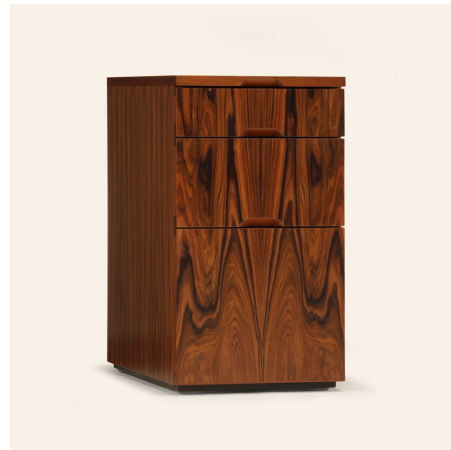

skram

skramfurniture.com

wishbone storage cabinet
W28

The wishbone 3-drawer cabinet is the companion to wishbone desks and may be placed beneath all desk models. This product is offered in all skram standard veneer options. It features three solid maple drawers with cork-lined bottoms on soft-closing, concealed runners with recessed pulls. Lower drawer is configured for legal/letter files. Custom sizing and finish options are also available. Residential or contract use.

skram

W28 width 14 / 36cm depth 23 / 58cm height 24 / 61cm

Veneer

Santos
Rosewood

Natural Olive
Ash

Whitewash Olive
Ash

Ebonized Olive
Ash

Figured Walnut