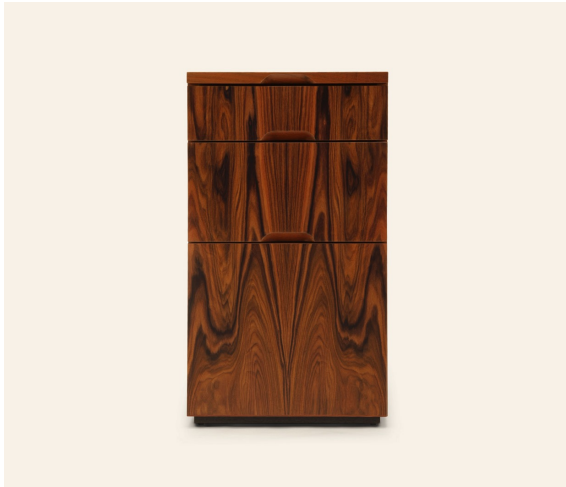

skram

skramfurniture.com

wishbone storage cabinet
W28

The wishbone 3-drawer cabinet is the companion to wishbone desks and may be placed beneath all desk models. This product is offered in all skram standard veneer options. It features three solid maple drawers with cork-lined bottoms on soft-closing, concealed runners with recessed pulls. Lower drawer is configured for legal/letter files. Custom sizing and finish options are also available. Residential or contract use.

skram

W28 width 14 / 36cm depth 23 / 58cm height 24 / 61cm

Veneer

Santos
Rosewood

Natural Olive
Ash

Whitewash Olive
Ash

Ebonized Olive
Ash

Figured Walnut

English Brown
Oak