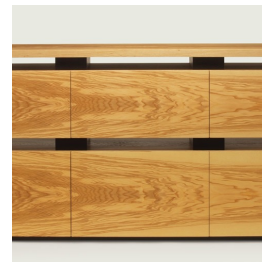

## wishbone credenza

W50 / W51

The wishbone credenza is offered in 2 standard models and a variety of bookmatched veneers and metal finishes. This product is configured with 6 drawers (3 per tier). Drawers are maple with cork-lined bottoms, ride on heavy-duty, soft-closing runners. Drawers open via recessed, integral pulls and lower drawers may be outfitted with optional file bars for office use. Custom sizes, configurations, and materials are available. Residential or contract use.

# skram

---

**W50**    width 60 / 41cm    depth 18 / 46cm    height 30 / 76cm

---

**W51**    width 78 / 198cm    depth 18 / 46cm    height 36 / 91cm

---