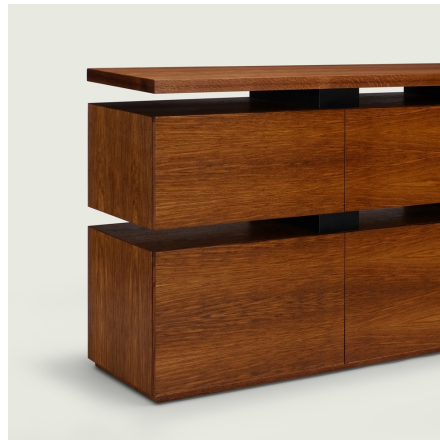

## wishbone credenza

W50 / W51

The wishbone credenza is offered in 2 standard models and a variety of bookmatched veneers and metal finishes. This product is configured with 6 drawers (3 per tier). Drawers are maple with cork-lined bottoms, ride on heavy-duty, soft-closing runners. Drawers open via recessed, integral pulls and lower drawers may be outfitted with optional file bars for office use. Custom sizes, configurations, and materials are available. Residential or contract use.

# skram

---

**W50**    width 60 / 41cm    depth 18 / 46cm    height 30 / 76cm

---

**W51**    width 78 / 198cm    depth 18 / 46cm    height 36 / 91cm

---