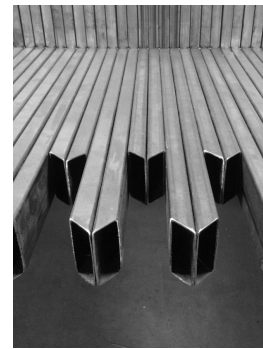

skram

skramfurniture.com

wishbone container - office

W49

The wishbone container_office is offered in 1 standard model and a variety of bookmatched veneers and metal finishes. This product is configured with 2 graduated drawers on center and 2 large file drawers. Drawers are maple with cork-lined bottoms, ride on heavy-duty, soft-closing runners. Drawers open via low profile tab pulls. Custom sizes, configurations, and materials are available. Residential or contract use.

skram

W49 width 84 / 213cm depth 20 / 51cm height 36 / 91cm

Veneer

Santos
Rosewood

Natural Olive
Ash

Whitewash Olive
Ash

Ebonized Olive
Ash

Figured Walnut