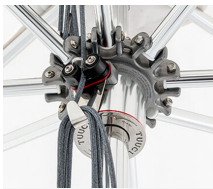

PRODUCT OVERVIEW

OCEAN MASTER M1 POLYNESIAN

Introducing the Ocean Master M1 Polynesian parasol, the latest addition to the Ocean Master M1 collection, where innovation meets South Pacific inspiration. This unique umbrella boasts a peaked shade design that sets it apart from the ordinary. Whether relaxing by the poolside or enjoying a beachfront retreat, the Ocean Master M1 Polynesian combines elegant style and rich tradition to create an extraordinary outdoor

FEATURES

Patented Independent Bracket Hub System

Reinforced Strut Joint Connector

Armor Wall Mast (Optional 1.5" or 2.0" mast)

Ballistic-Reinforced Canopy Construction

Venice Aluminum Finial

Security Sleeve