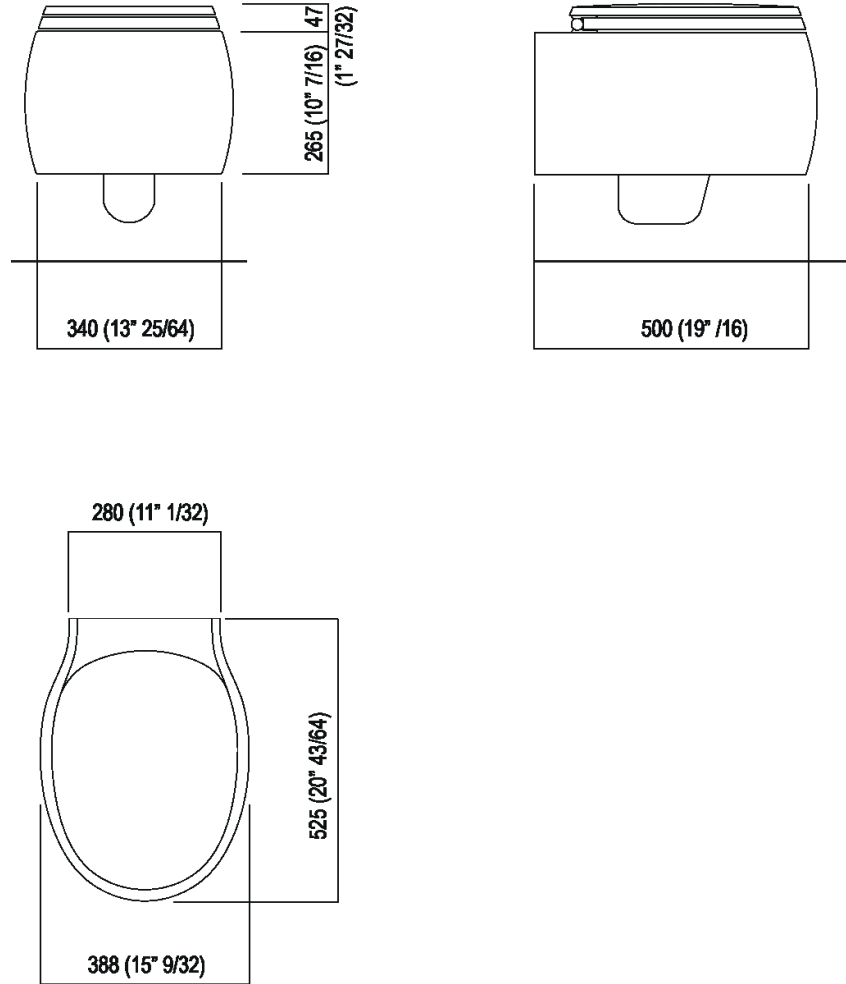

WC complete with seat with soft-closing mechanism  
ACER0897W\_

design Patricia Urquiola, 2010

Wall mounted sanitary ware with round and streamlined shape.

**Finiture**

-  Matt white
-  White/dark grey
-  Glossy white

**Materiali**

-  Ceramic

Wall mounted flushdown ceramic bowl available in white or two-coloured (grey external surface RAL7021) with wall drainage. The white version is also available with matt exterior and matt seat. Suitable for jet flush action and flushometer valve, suitable for wall recessed or external cistern; complete with seat in resin with soft-closing mechanism, with fixing kit. To be used with Geberit built-in cisterns: Combifix and Duofix mod. Sigma 8 and Sigma 12. A recessed metal support AMET0315 or another compatible system is mandatory.

Altezza:	25.5 cm	10" inches
Peso:	20 kg	44 lbs
Dimensioni imballo:	47 x 68 x 42 cm	18"4/8 x 26"6/8 x 16"4/8 cm
Peso con imballo:	23 kg	51 lbs

**Main dimensions**

Installation notes

\*h.consigliata / advised h.