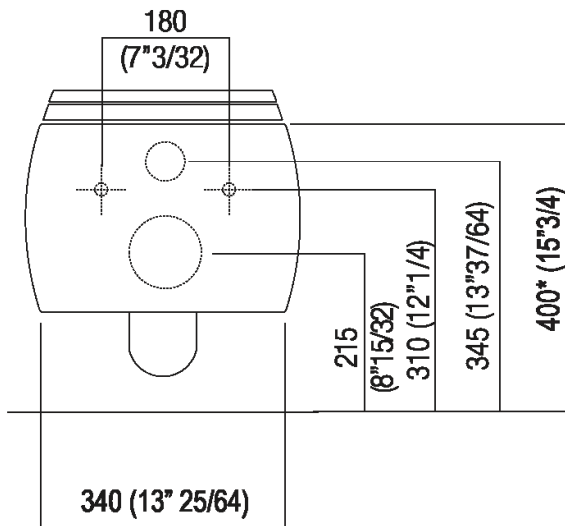

**Materiali**

-  Ceramic

Wall mounted flushdown ceramic bowl available in white or two-coloured (grey external surface RAL7021) with wall drainage. The white version is also available with matt exterior and matt seat. Suitable for jet flush action and flushometer valve, suitable for wall recessed or external cistern; complete with seat in resin with soft-closing mechanism, with fixing kit. To be used with Geberit built-in cisterns: Combifix and Duofix mod. Sigma 8 and Sigma 12. A recessed metal support AMET0315 or another compatible system is mandatory.

Altezza:	25.5 cm	10" inches
Peso:	20 kg	44 lbs
Dimensioni imballo:	47 x 68 x 42 cm	18"4/8 x 26"6/8 x 16"4/8 cm
Peso con imballo:	23 kg	51 lbs

**Main dimensions**

Installation notes

\*h.consigliata / advised h.