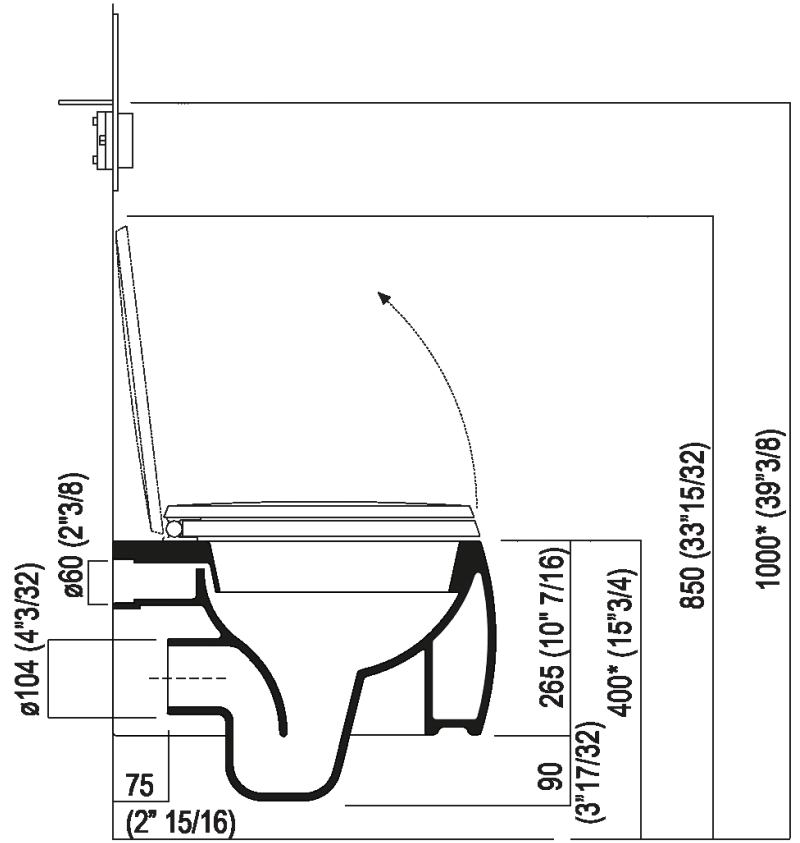

WC complete with seat with soft-closing mechanism  
ACER0897W\_

design Patricia Urquiola, 2010

Wall mounted sanitary ware with round and streamlined shape.

**Finiture**

-  Matt white
-  White/dark grey
-  Glossy white

**Materiali**

-  Ceramic

Wall mounted flushdown ceramic bowl available in white or two-coloured (grey external surface RAL7021) with wall drainage. The white version is also available with matt exterior and matt seat. Suitable for jet flush action and flushometer valve, suitable for wall recessed or external cistern; complete with seat in resin with soft-closing mechanism, with fixing kit. To be used with Geberit built-in cisterns: Combifix and Duofix mod. Sigma 8 and Sigma 12. A recessed metal support AMET0315 or another compatible system is mandatory.

Altezza:	25.5 cm	10" inches
Peso:	20 kg	44 lbs
Dimensioni imballo:	47 x 68 x 42 cm	18"4/8 x 26"6/8 x 16"4/8 cm
Peso con imballo:	23 kg	51 lbs

**Main dimensions**

Installation notes

\*h.consigliata / advised h.