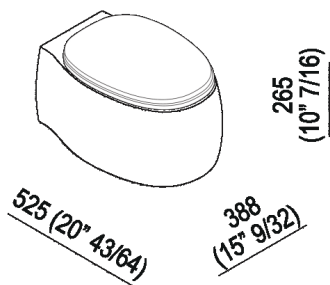

WC complete with seat with soft-closing mechanism  
ACER0897W\_

design Patricia Urquiola, 2010

Wall mounted sanitary ware with round and streamlined shape.

**Finiture**

-  Matt white
-  White/dark grey
-  Glossy white

**Materiali**

-  Ceramic

Wall mounted flushdown ceramic bowl available in white or two-coloured (grey external surface RAL7021) with wall drainage. The white version is also available with matt exterior and matt seat. Suitable for jet flush action and flushometer valve, suitable for wall recessed or external cistern; complete with seat in resin with soft-closing mechanism, with fixing kit. To be used with Geberit built-in cisterns: Combifix and Duofix mod. Sigma 8 and Sigma 12. A recessed metal support AMET0315 or another compatible system is mandatory.

Altezza:	25.5 cm	10" inches
Peso:	20 kg	44 lbs
Dimensioni imballo:	47 x 68 x 42 cm	18"4/8 x 26"6/8 x 16"4/8 cm
Peso con imballo:	23 kg	51 lbs

**Main dimensions**

Installation notes

\*h.consigliata / advised h.