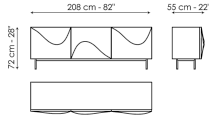

Vertigo

Inspired by the poster for Alfred Hitchcock's film of the same name, the Vertigo sideboard is distinguished by the soft wave that characterizes the front doors, creating a flow of movement on the surface that softens the rigorous design of the unit. The metal base consists of four seemingly slender feet that give the entire unit a sense of lightness. The Vertigo sideboard is available in three different colour combinations: white

Data sheet

Width: 208cm

Depth: 55cm

Height: 72cm

Outside frame

Wood

Lacquered wood

Mat bronze