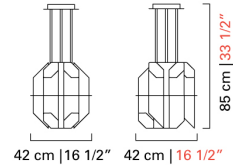

Barovier&Toso

VENEZIA 1295

7321

COLLECTION	Trim
TYPOLOGY	Suspension lamps
HEIGHT	85 cm <i>33 1/2 inc</i>
DIAMETER	42 cm <i>16 1/2 inc</i>
WEIGHT	35 Kg <i>77 lbs</i>
LEVELS	1
SWITCHINGS	1
BULBS	7 x 12 Led - dimmable - included <i>7 x 8 Led - dimmable - included</i>
CERTIFICATIONS	UL - EAC
VENETIAN CRYSTAL	Crystal
BESPOKE VENETIAN CRYSTAL	Amethyst, Cadet Blue, Aquamarine, Light blue, Periwinkle, Cognac, Olive, Sand, Liquid citron, Indigo, Smoke, Light pink
METAL STRUCTURES	Polished Chrome, Dark Chrome, Fine Brushed Brass

Barovier&Toso

VENEZIA 1295

7322

COLLECTION	Trim
TYPOLOGY	Suspension lamps
HEIGHT	110 cm <i>43 1/4 inc</i>
DIAMETER	70 cm <i>27 1/2 inc</i>
WEIGHT	75 Kg <i>165 lbs</i>
LEVELS	1
SWITCHINGS	1
BULBS	16 x 12 Led - dimmable - included <i>16 x 8 Led - dimmable - included</i>
CERTIFICATIONS	UL - EAC
VENETIAN CRYSTAL	Crystal
BESPOKE VENETIAN CRYSTAL	Amethyst, Cadet Blue, Aquamarine, Light blue, Periwinkle, Cognac, Olive, Sand, Liquid citron, Indigo, Smoke, Light pink
METAL STRUCTURES	Polished Chrome, Dark Chrome, Fine Brushed Brass