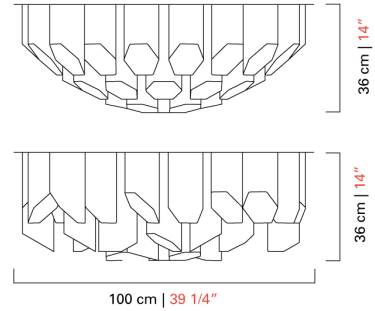

Barovier&Toso
VENEZIA 1295

7317

COLLECTION	Trim
TYPOLOGY	Ceiling lamps
HEIGHT	24 cm <i>9 1/2 inc</i>
DIAMETER	44 cm <i>17 1/4 inc</i>
WEIGHT	18 Kg <i>40 lbs</i>
LEVELS	1
SWITCHINGS	1
BULBS	4 x 12 Led - dimmable - included <i>4 x 8 Led - dimmable - included</i>
CERTIFICATIONS	UL - EAC
VENETIAN CRYSTAL	Crystal
BESPOKE VENETIAN CRYSTAL	Amethyst, Cadet Blue, Aquamarine, Light blue, Periwinkle, Cognac, Olive, Sand, Liquid citron, Indigo, Smoke, Light pink
METAL STRUCTURES	Polished Chrome, Dark Chrome, Fine Brushed Brass

Barovier&Toso
VENEZIA 1295

7318

COLLECTION	Trim
TYPOLOGY	Ceiling lamps
HEIGHT	32 cm <i>12 1/2 inc</i>
DIAMETER	72 cm <i>28 1/4 inc</i>
WEIGHT	45 Kg <i>99 lbs</i>
LEVELS	1
SWITCHINGS	1
BULBS	10 x 12 Led - dimmable - included <i>10 x 8 Led - dimmable - included</i>
CERTIFICATIONS	UL - EAC
VENETIAN CRYSTAL	Crystal
BESPOKE VENETIAN CRYSTAL	Amethyst, Cadet Blue, Aquamarine, Light blue, Periwinkle, Cognac, Olive, Sand, Liquid citron, Indigo, Smoke, Light pink
METAL STRUCTURES	Polished Chrome, Dark Chrome, Fine Brushed Brass

Barovier&Toso

VENEZIA 1295

7319

COLLECTION	Trim
TPOLOGY	Ceiling lamps
HEIGHT	36 cm <i>14 inc</i>
DIAMETER	100 cm <i>39 1/4 inc</i>
WEIGHT	90 Kg <i>198 lbs</i>
LEVELS	1
SWITCHINGS	1
BULBS	16 x 12 Led - dimmable - included <i>16 x 8 Led - dimmable - included</i>
CERTIFICATIONS	UL - EAC
VENETIAN CRYSTAL	Crystal
BESPOKE VENETIAN CRYSTAL	Amethyst, Cadet Blue, Aquamarine, Light blue, Periwinkle, Cognac, Olive, Sand, Liquid citron, Indigo, Smoke, Light pink
METAL STRUCTURES	Polished Chrome, Dark Chrome, Fine Brushed Brass