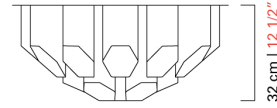

Barovier&Toso
VENEZIA 1295

7317

COLLECTION	Trim
TYPOLOGY	Ceiling lamps
HEIGHT	24 cm <i>9 1/2 inc</i>
DIAMETER	44 cm <i>17 1/4 inc</i>
WEIGHT	18 Kg <i>40 lbs</i>
LEVELS	1
SWITCHINGS	1
BULBS	4 x 12 Led - dimmable - included <i>4 x 8 Led - dimmable - included</i>
CERTIFICATIONS	UL - EAC
VENETIAN CRYSTAL	Crystal
BESPOKE VENETIAN CRYSTAL	Amethyst, Cadet Blue, Aquamarine, Light blue, Periwinkle, Cognac, Olive, Sand, Liquid citron, Indigo, Smoke, Light pink
METAL STRUCTURES	Polished Chrome, Dark Chrome, Fine Brushed Brass

Barovier&Toso
VENEZIA 1295

7318

COLLECTION	Trim
TYPOLOGY	Ceiling lamps
HEIGHT	32 cm <i>12 1/2 inc</i>
DIAMETER	72 cm <i>28 1/4 inc</i>
WEIGHT	45 Kg <i>99 lbs</i>
LEVELS	1
SWITCHINGS	1
BULBS	10 x 12 Led - dimmable - included <i>10 x 8 Led - dimmable - included</i>
CERTIFICATIONS	UL - EAC
VENETIAN CRYSTAL	Crystal
BESPOKE VENETIAN CRYSTAL	Amethyst, Cadet Blue, Aquamarine, Light blue, Periwinkle, Cognac, Olive, Sand, Liquid citron, Indigo, Smoke, Light pink
METAL STRUCTURES	Polished Chrome, Dark Chrome, Fine Brushed Brass

Barovier&Toso

VENEZIA 1295

7319

COLLECTION	Trim
TPOLOGY	Ceiling lamps
HEIGHT	36 cm <i>14 inc</i>
DIAMETER	100 cm <i>39 1/4 inc</i>
WEIGHT	90 Kg <i>198 lbs</i>
LEVELS	1
SWITCHINGS	1
BULBS	16 x 12 Led - dimmable - included <i>16 x 8 Led - dimmable - included</i>
CERTIFICATIONS	UL - EAC
VENETIAN CRYSTAL	Crystal
BESPOKE VENETIAN CRYSTAL	Amethyst, Cadet Blue, Aquamarine, Light blue, Periwinkle, Cognac, Olive, Sand, Liquid citron, Indigo, Smoke, Light pink
METAL STRUCTURES	Polished Chrome, Dark Chrome, Fine Brushed Brass