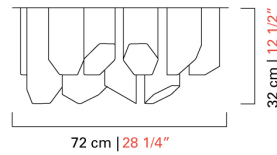

Barovier&Toso
VENEZIA 1295

7317

COLLECTION	Trim
TYPOLOGY	Ceiling lamps
HEIGHT	24 cm <i>9 1/2 inc</i>
DIAMETER	44 cm <i>17 1/4 inc</i>
WEIGHT	18 Kg <i>40 lbs</i>
LEVELS	1
SWITCHINGS	1
BULBS	4 x 12 Led - dimmable - included <i>4 x 8 Led - dimmable - included</i>
CERTIFICATIONS	UL - EAC
VENETIAN CRYSTAL	Crystal
BESPOKE VENETIAN CRYSTAL	Amethyst, Cadet Blue, Aquamarine, Light blue, Periwinkle, Cognac, Olive, Sand, Liquid citron, Indigo, Smoke, Light pink
METAL STRUCTURES	Polished Chrome, Dark Chrome, Fine Brushed Brass

Barovier&Toso
VENEZIA 1295

7318

COLLECTION	Trim
TYPOLOGY	Ceiling lamps
HEIGHT	32 cm <i>12 1/2 inc</i>
DIAMETER	72 cm <i>28 1/4 inc</i>
WEIGHT	45 Kg <i>99 lbs</i>
LEVELS	1
SWITCHINGS	1
BULBS	10 x 12 Led - dimmable - included <i>10 x 8 Led - dimmable - included</i>
CERTIFICATIONS	UL - EAC
VENETIAN CRYSTAL	Crystal
BESPOKE VENETIAN CRYSTAL	Amethyst, Cadet Blue, Aquamarine, Light blue, Periwinkle, Cognac, Olive, Sand, Liquid citron, Indigo, Smoke, Light pink
METAL STRUCTURES	Polished Chrome, Dark Chrome, Fine Brushed Brass

Barovier&Toso

VENEZIA 1295

7319

COLLECTION	Trim
TPOLOGY	Ceiling lamps
HEIGHT	36 cm <i>14 inc</i>
DIAMETER	100 cm <i>39 1/4 inc</i>
WEIGHT	90 Kg <i>198 lbs</i>
LEVELS	1
SWITCHINGS	1
BULBS	16 x 12 Led - dimmable - included <i>16 x 8 Led - dimmable - included</i>
CERTIFICATIONS	UL - EAC
VENETIAN CRYSTAL	Crystal
BESPOKE VENETIAN CRYSTAL	Amethyst, Cadet Blue, Aquamarine, Light blue, Periwinkle, Cognac, Olive, Sand, Liquid citron, Indigo, Smoke, Light pink
METAL STRUCTURES	Polished Chrome, Dark Chrome, Fine Brushed Brass