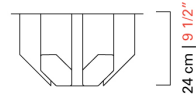

Barovier&Toso
VENEZIA 1295

7317

COLLECTION	Trim
TYPOLOGY	Ceiling lamps
HEIGHT	24 cm <i>9 1/2 inc</i>
DIAMETER	44 cm <i>17 1/4 inc</i>
WEIGHT	18 Kg <i>40 lbs</i>
LEVELS	1
SWITCHINGS	1
BULBS	4 x 12 Led - dimmable - included <i>4 x 8 Led - dimmable - included</i>
CERTIFICATIONS	UL - EAC
VENETIAN CRYSTAL	Crystal
BESPOKE VENETIAN CRYSTAL	Amethyst, Cadet Blue, Aquamarine, Light blue, Periwinkle, Cognac, Olive, Sand, Liquid citron, Indigo, Smoke, Light pink
METAL STRUCTURES	Polished Chrome, Dark Chrome, Fine Brushed Brass

Barovier&Toso
VENEZIA 1295

7318

COLLECTION	Trim
TYPOLOGY	Ceiling lamps
HEIGHT	32 cm <i>12 1/2 inc</i>
DIAMETER	72 cm <i>28 1/4 inc</i>
WEIGHT	45 Kg <i>99 lbs</i>
LEVELS	1
SWITCHINGS	1
BULBS	10 x 12 Led - dimmable - included <i>10 x 8 Led - dimmable - included</i>
CERTIFICATIONS	UL - EAC
VENETIAN CRYSTAL	Crystal
BESPOKE VENETIAN CRYSTAL	Amethyst, Cadet Blue, Aquamarine, Light blue, Periwinkle, Cognac, Olive, Sand, Liquid citron, Indigo, Smoke, Light pink
METAL STRUCTURES	Polished Chrome, Dark Chrome, Fine Brushed Brass

Barovier&Toso

VENEZIA 1295

7319

COLLECTION	Trim
TPOLOGY	Ceiling lamps
HEIGHT	36 cm <i>14 inc</i>
DIAMETER	100 cm <i>39 1/4 inc</i>
WEIGHT	90 Kg <i>198 lbs</i>
LEVELS	1
SWITCHINGS	1
BULBS	16 x 12 Led - dimmable - included <i>16 x 8 Led - dimmable - included</i>
CERTIFICATIONS	UL - EAC
VENETIAN CRYSTAL	Crystal
BESPOKE VENETIAN CRYSTAL	Amethyst, Cadet Blue, Aquamarine, Light blue, Periwinkle, Cognac, Olive, Sand, Liquid citron, Indigo, Smoke, Light pink
METAL STRUCTURES	Polished Chrome, Dark Chrome, Fine Brushed Brass