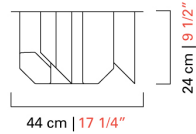

Barovier&Toso
VENEZIA 1295

7317

COLLECTION	Trim
TYPOLOGY	Ceiling lamps
HEIGHT	24 cm <i>9 1/2 inc</i>
DIAMETER	44 cm <i>17 1/4 inc</i>
WEIGHT	18 Kg <i>40 lbs</i>
LEVELS	1
SWITCHINGS	1
BULBS	4 x 12 Led - dimmable - included <i>4 x 8 Led - dimmable - included</i>
CERTIFICATIONS	UL - EAC
VENETIAN CRYSTAL	Crystal
BESPOKE VENETIAN CRYSTAL	Amethyst, Cadet Blue, Aquamarine, Light blue, Periwinkle, Cognac, Olive, Sand, Liquid citron, Indigo, Smoke, Light pink
METAL STRUCTURES	Polished Chrome, Dark Chrome, Fine Brushed Brass

Barovier&Toso
VENEZIA 1295

7318

COLLECTION	Trim
TYPOLOGY	Ceiling lamps
HEIGHT	32 cm <i>12 1/2 inc</i>
DIAMETER	72 cm <i>28 1/4 inc</i>
WEIGHT	45 Kg <i>99 lbs</i>
LEVELS	1
SWITCHINGS	1
BULBS	10 x 12 Led - dimmable - included <i>10 x 8 Led - dimmable - included</i>
CERTIFICATIONS	UL - EAC
VENETIAN CRYSTAL	Crystal
BESPOKE VENETIAN CRYSTAL	Amethyst, Cadet Blue, Aquamarine, Light blue, Periwinkle, Cognac, Olive, Sand, Liquid citron, Indigo, Smoke, Light pink
METAL STRUCTURES	Polished Chrome, Dark Chrome, Fine Brushed Brass

Barovier&Toso
VENEZIA 1295

7320

COLLECTION	Trim
TPOLOGY	Ceiling lamps
HEIGHT	38 cm <i>15 inc</i>
DIAMETER	128 cm <i>50 1/4 inc</i>
WEIGHT	160 Kg <i>352 lbs</i>
LEVELS	1
SWITCHINGS	1
BULBS	28 x 12 Led - dimmable - included <i>28 x 8 Led - dimmable - included</i>
CERTIFICATIONS	UL - EAC
VENETIAN CRYSTAL	Crystal
BESPOKE VENETIAN CRYSTAL	Amethyst, Cadet Blue, Aquamarine, Light blue, Periwinkle, Cognac, Olive, Sand, Liquid citron, Indigo, Smoke, Light pink
METAL STRUCTURES	Polished Chrome, Dark Chrome, Fine Brushed Brass