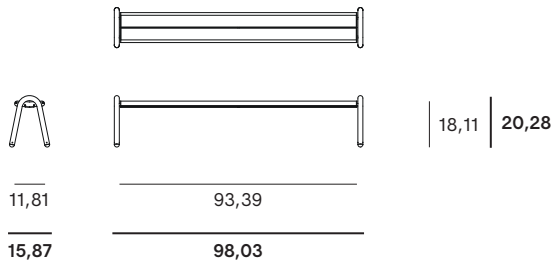

AMAi bench

© design by Dirk Wynants

Dimensions

The AMAi bench is available in one dimension

Box dimensions

The AMAi bench comes in 2 boxes

Box 1: Bench top

Box 2: Legs (2x)

Box dimensions (inch)		L	W	H	Qty	Volume (ft ³)	Gross weight (lb)	Net weight (lb)	Packaging weight (lb)
Bench	Box 1	93,94	12,76	2,99	1	2,12	42,99	38,58	4,41
	Box 2	21,81	18,66	6,46	1	1,41	13,88	11,68	2,20
Total:					3,53	59,87	50,26	50,26	6,61