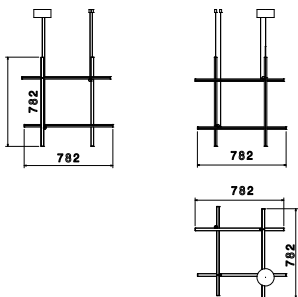

Coordinates S3

by Michael Anastassiades , 2020

Coordinates' is a lighting system consisting of horizontal and vertical strip lights that form illuminated grid-like structures of various complexities. The system can be easily adapted for different environments of varying scale.

In addition to the customized solutions there are a collection of standard chandeliers of pared-down configurations that can be used in any setting.

Mounting	Pendant
Environment	Indoor
Weight	3,2 Kg
Light sources available	1 x Strip Led 71W [i] 2700K 3850lm CRI95
Emergency	Without
Voltage	48V
Power	71W
Battery	No
Supply included	No