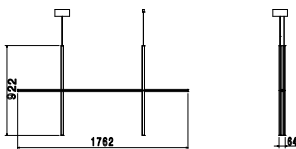

Coordinates S2

by Michael Anastassiades , 2020

Coordinates' is a lighting system consisting of horizontal and vertical strip lights that form illuminated grid-like structures of various complexities. The system can be easily adapted for different environments of varying scale.

In addition to the customized solutions there are a collection of standard chandeliers of pared-down configurations that can be used in any setting.

Mounting	Pendant
Environment	Indoor
Weight	2,7 Kg
Light sources available	1 x Strip Led 55W [i] 2700K 2960lm CRI95
Emergency	Without
Voltage	48V
Power	55W
Battery	No
Supply included	No