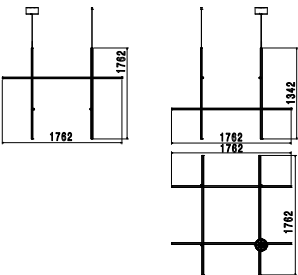

Mounting	Pendant
Environment	Indoor
Weight	8,7 Kg
Light sources available	1 x Strip Led 180W [i] 2700K 10230lm CRI90
Emergency	Without
Voltage	48V
Power	180W
Battery	No
Supply included	No

Materials Aluminum, Platinic silicone extruded opal

Colors ● F1880044 - Anodized Champagne

Certificate