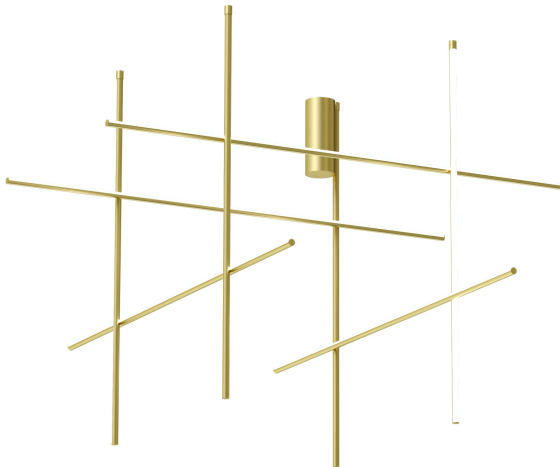

Coordinates Module C

by Michael Anastassiades , 2020

Coordinates' is a lighting system consisting of horizontal and vertical strip lights that form illuminated grid-like structures of various complexities. The system can be easily adapted for different environments of varying scale.

In addition to the customized solutions there are a collection of standard chandeliers of pared-down configurations that can be used in any setting.

Mounting	Ceiling/wall
Environment	Indoor
Weight	5,9 Kg
Light sources available	1 x Strip Led 180W [i] 2700K 10230lm CRI90
Emergency	Without
Voltage	48V
Power	180W
Battery	No
Supply included	No
Materials	Extruded aluminum, Platinic silicone extruded opal
Colors	 F1883044 - Anodized Champagne
Certificate	   