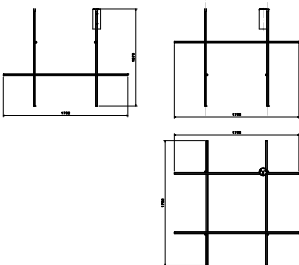

Coordinates Module C

by Michael Anastassiades , 2020

Coordinates' is a lighting system consisting of horizontal and vertical strip lights that form illuminated grid-like structures of various complexities. The system can be easily adapted for different environments of varying scale.

In addition to the customized solutions there are a collection of standard chandeliers of pared-down configurations that can be used in any setting.

Mounting	Ceiling/wall
Environment	Indoor
Weight	5,9 Kg
Light sources available	1 x Strip Led 180W [i] 2700K 10230lm CRI90
Emergency	Without
Voltage	48V
Power	180W
Battery	No
Supply included	No
Materials	Extruded aluminum, Platinic silicone extruded opal
Colors	 F1883044 - Anodized Champagne
Certificate	   