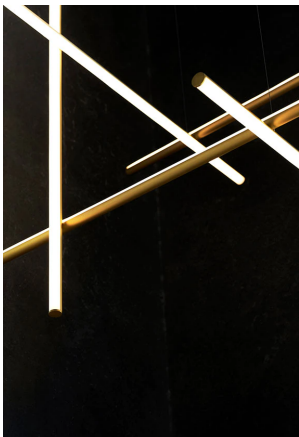

Coordinates Module C

by Michael Anastassiades , 2020

Coordinates' is a lighting system consisting of horizontal and vertical strip lights that form illuminated grid-like structures of various complexities. The system can be easily adapted for different environments of varying scale.

In addition to the customized solutions there are a collection of standard chandeliers of pared-down configurations that can be used in any setting.

Mounting	Ceiling/wall
Environment	Indoor
Weight	5,9 Kg
Light sources available	1 x Strip Led 180W [i] 2700K 10230lm CRI90
Emergency	Without
Voltage	48V
Power	180W
Battery	No
Supply included	No
Materials	Extruded aluminum, Platinic silicone extruded opal
Colors	 F1883044 - Anodized Champagne
Certificate	   