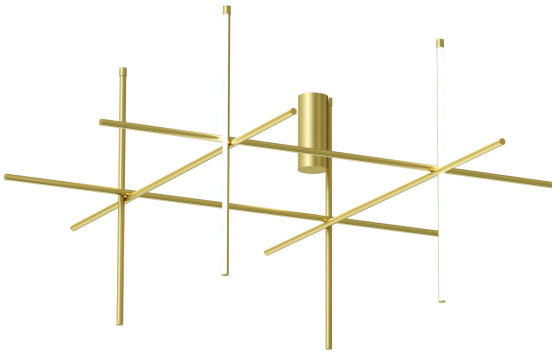

Coordinates C4

by Michael Anastassiades , 2020

Coordinates' is a lighting system consisting of horizontal and vertical strip lights that form illuminated grid-like structures of various complexities. The system can be easily adapted for different environments of varying scale.

In addition to the customized solutions there are a collection of standard chandeliers of pared-down configurations that can be used in any setting.

Mounting	Ceiling/wall
Environment	Indoor
Weight	8,1 Kg
Light sources available	1 x Strip Led 157W [i] 2700K 8830lm CRI95
Emergency	Without
Voltage	48V
Power	157W
Battery	No
Supply included	No
Materials	Extruded aluminum, Platinic silicone extruded opal
Colors	 F1856044 - Anodized Champagne
Certificate	   