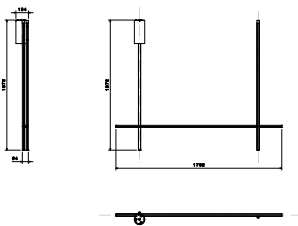

Coordinates C2

by Michael Anastassiades , 2020

Coordinates' is a lighting system consisting of horizontal and vertical strip lights that form illuminated grid-like structures of various complexities. The system can be easily adapted for different environments of varying scale.

In addition to the customized solutions there are a collection of standard chandeliers of pared-down configurations that can be used in any setting.

Mounting	Ceiling/wall
Environment	Indoor
Weight	4,6 Kg
Light sources available	1 x Strip Led 69W [i] 2700K 3660lm CRI95
Emergency	Without
Voltage	48V
Power	69W
Battery	No
Supply included	No
Materials	Extruded aluminum, Platinic silicone extruded opal
Colors	 F1858044 - Anodized Champagne
Certificate	   