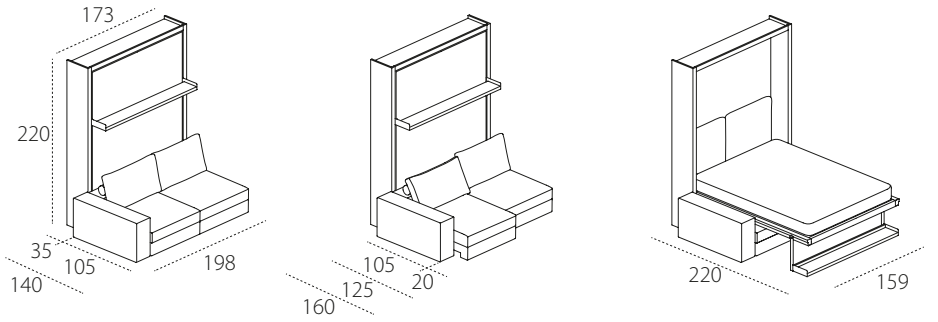

TANGO COMPONIBILE 198

TANGO COMPONIBILE 241

DIVANO +

LETTO +

= TANGO

TECHNICAL INFORMATION

Tango is a sofa produced in both fixed (W 223 cm or 270 cm) and modular versions. It has a double-function transforming system, with retractable, foldaway double bed.

Both versions of Tango have either fixed or sliding seats (which move forward by 20 cm). The model is made up of modular elements both with and without armrests, corner components with built-in storage compartments, end components with movable armrests and chaise longues of varying dimensions. The sofa is also produced without the convertible bed system in the sizes W 190 - 223 - 270 cm.

The double bed is always ready to use and features the innovative CF97 slatted bed base. The structure is made from aluminium extrusions, with the bed fitted with an integrated adjustment system.

The bed is opened and closed using a handle - which is either fixed or extendible - positioned on the front shelf.

When opened, this front shelf pivots to become the support for the bed; the opening system means that objects on the shelf do not have to be removed.

The system is self-supporting.

Available mattresses - H cm 18, double mattress cm 154 x 202 kg 29-32, in versions springs, memory, memory 7 zones, memory deluxe, latex and mattresses complying with usa relevant regulations.