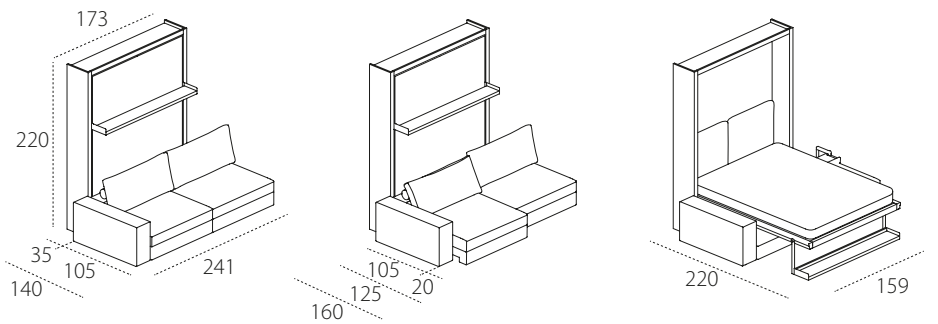

TANGO COMPONIBILE 198

TANGO COMPONIBILE 241

DIVANO +

LETTO +

= TANGO

TECHNICAL INFORMATION

Tango is a sofa produced in both fixed (W 223 cm or 270 cm) and modular versions. It has a double-function transforming system, with retractable, foldaway double bed.

Both versions of Tango have either fixed or sliding seats (which move forward by 20 cm). The model is made up of modular elements both with and without armrests, corner components with built-in storage compartments, end components with movable armrests and chaise longues of varying dimensions. The sofa is also produced without the convertible bed system in the sizes W 190 - 223 - 270 cm.

The double bed is always ready to use and features the innovative CF97 slatted bed base. The structure is made from aluminium extrusions, with the bed fitted with an integrated adjustment system.

The bed is opened and closed using a handle - which is either fixed or extendible - positioned on the front shelf.

When opened, this front shelf pivots to become the support for the bed; the opening system means that objects on the shelf do not have to be removed.

The system is self-supporting.

Available mattresses - H cm 18, double mattress cm 154 x 202 kg 29-32, in versions springs, memory, memory 7 zones, memory deluxe, latex and mattresses complying with usa relevant regulations.