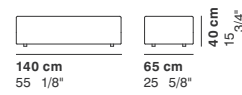

cod. 8610 / seat