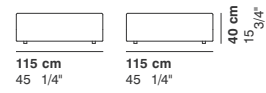

Bianco (RAL 9016)
White (RAL 9016)
Blanc (RAL 9016)
Weiß (RAL 9016)

TAKIMI

cod. 8601 / seat

cod. 8602 / seat

cod. 8603 / seat

cod. 8604 / seat

cod. 8605 / seat

cod. 8606 / seat