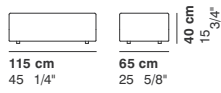

Bianco (RAL 9016)
White (RAL 9016)
Blanc (RAL 9016)
Weiß (RAL 9016)

TAKIMI

cod. 8601 / seat

cod. 8602 / seat

cod. 8603 / seat

cod. 8604 / seat

cod. 8605 / seat

cod. 8606 / seat