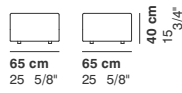

Bianco (RAL 9016)
White (RAL 9016)
Blanc (RAL 9016)
Weiß (RAL 9016)

TAKIMI

cod. 8601 / seat

cod. 8602 / seat

cod. 8603 / seat

cod. 8604 / seat

cod. 8605 / seat

cod. 8606 / seat