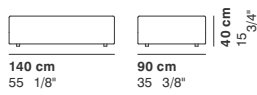

cod. 8607 / seat