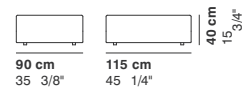

Bianco (RAL 9016)
White (RAL 9016)
Blanc (RAL 9016)
Weiß (RAL 9016)

TAKIMI

cod. 8601 / seat

cod. 8602 / seat

cod. 8603 / seat

cod. 8604 / seat

cod. 8605 / seat

cod. 8606 / seat