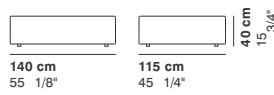

cod. 8608 / seat