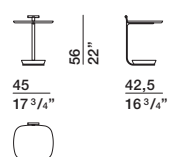

### DATASHEET

REGISTERED  
DESIGN

IX.2019

CASA  
DESIGN  
GROUP

living  
outdoor  
contract

Dimensions in centimeters and inches. The right to discontinue and make changes is reserved. This information is based on the latest product information available at the time of printing.

## TECHNICAL INFORMATION

STRUCTURE  
Steel painted pewter colour.

SHELF  
Chipboard panel covered in wood veneer with melamine facing, shaved and painted with anthracite matt lacquer.

COUNTERWEIGHT ON THE GROUND  
Black marquina marble.

## DIMENSIONS

small table

STA1