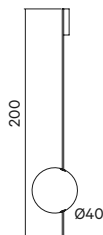

TECHNICAL DRAWINGS

CARE AND MAINTENANCE OF BRASS AND IRON

Avoid leaving household liquids (oil, red wine, vinegar, etc.) on the surface. In particular, products that contain citric acid (present for example in fruit, citrus fruit and tomatoes) act on contact with the treated surface, removing its original sheen. Always clean stains while they are still fresh. For routine maintenance use a microfiber cloth and water. Do not use products containing acids, limescale removing substances or alcohol.