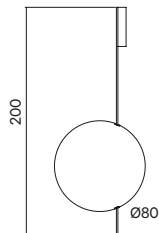

TECHNICAL DATA

- Ø cm 20 – 3000K
- Ø cm 30 – 3000K
- Ø cm 40 – 3000K
- Ø cm 60 – 3000K
- Ø cm 80 – 3000K

TECHNICAL DRAWINGS