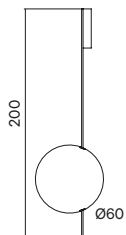

TECHNICAL DRAWINGS

CARE AND MAINTENANCE OF BRASS AND IRON

Avoid leaving household liquids (oil, red wine, vinegar, etc.) on the surface. In particular, products that contain citric acid (present for example in fruit, citrus fruit and tomatoes) act on contact with the treated surface, removing its original sheen. Always clean stains while they are still fresh. For routine maintenance use a microfiber cloth and water. Do not use products containing acids, limescale removing substances or alcohol.