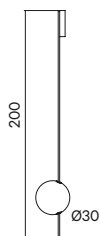

TECHNICAL DRAWINGS

CARE AND MAINTENANCE OF BRASS AND IRON

Avoid leaving household liquids (oil, red wine, vinegar, etc.) on the surface. In particular, products that contain citric acid (present for example in fruit, citrus fruit and tomatoes) act on contact with the treated surface, removing its original sheen. Always clean stains while they are still fresh. For routine maintenance use a microfiber cloth and water. Do not use products containing acids, limescale removing substances or alcohol.