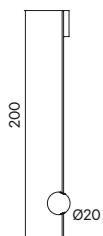

TECHNICAL DRAWINGS

CARE AND MAINTENANCE OF BRASS AND IRON

Avoid leaving household liquids (oil, red wine, vinegar, etc.) on the surface. In particular, products that contain citric acid (present for example in fruit, citrus fruit and tomatoes) act on contact with the treated surface, removing its original sheen. Always clean stains while they are still fresh. For routine maintenance use a microfiber cloth and water. Do not use products containing acids, limescale removing substances or alcohol.