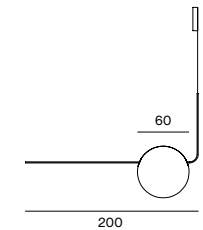

SUPERB-ALL HORIZONTAL

DESIGN MASSIMO CASTAGNA

CASA
DESIGN
GROUP

STRUCTURE

Dimmable ceiling energy-saving led lamp (energy efficiency index A) with warm light. Metal structure and light body in gray fiberglass available in different dimensions. Low voltage power supply cable inside the support rod. Transformer incorporated in the ceiling rosette. Standard overall high 200 cm. Can be customized.

SUPERB-ALL HORIZONTAL L 200 Ø40-Ø30

SUPERB-ALL HORIZONTAL L 200 Ø60-Ø30

TECHNICAL DRAWINGS

SUPERB-ALL HORIZONTAL L 160 Ø40-Ø20

SUPERB-ALL HORIZONTAL L 160 Ø40-Ø30

SUPERB-ALL HORIZONTAL L 160 Ø60-Ø20

SUPERB-ALL HORIZONTAL L 160 Ø60-Ø30

SUPERB-ALL HORIZONTAL L 120 Ø60-Ø30

SUPERB-ALL HORIZONTAL L 120 Ø40-Ø20

SUPERB-ALL HORIZONTAL L 120 Ø40-Ø30

SUPERB-ALL HORIZONTAL L 120 Ø60-Ø20

SUPERB-ALL HORIZONTAL L 120 Ø20

SUPERB-ALL HORIZONTAL L 120 Ø40

TECHNICAL DRAWINGS

SUPERB-ALL HORIZONTAL L 120 Ø60

SUPERB-ALL HORIZONTAL L 200 Ø20

SUPERB-ALL HORIZONTAL L 200 Ø40

SUPERB-ALL HORIZONTAL L 200 Ø60

SUPERB-ALL HORIZONTAL L 160 Ø40

SUPERB-ALL HORIZONTAL L 160 Ø60