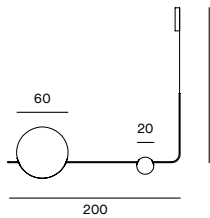

SUPERB-ALL HORIZONTAL

DESIGN MASSIMO CASTAGNA

CASA
DESIGN
GROUP

STRUCTURE

Dimmable ceiling energy-saving led lamp (energy efficiency index A) with warm light. Metal structure and light body in gray fiberglass available in different dimensions. Low voltage power supply cable inside the support rod. Transformer incorporated in the ceiling rosette. Standard overall high 200 cm. Can be customized.

TECHNICAL DATA

CM 200X160
CM 200X120

Ø CM 20 – 7,5W 3000K
Ø CM 30 – 15W 3000K
Ø CM 40 – 27W 3000K
Ø CM 60 – 36W 3000K

TECHNICAL DRAWINGS

SUPERB-ALL HORIZONTAL L 200 Ø40-Ø20

SUPERB-ALL HORIZONTAL L 200 Ø60-Ø20

SUPERB-ALL HORIZONTAL L 200 Ø40-Ø30

SUPERB-ALL HORIZONTAL L 200 Ø60-Ø30

TECHNICAL DRAWINGS

SUPERB-ALL HORIZONTAL L 160 Ø40-Ø20

SUPERB-ALL HORIZONTAL L 160 Ø40-Ø30

SUPERB-ALL HORIZONTAL L 160 Ø60-Ø20

SUPERB-ALL HORIZONTAL L 160 Ø60-Ø30

TECHNICAL DRAWINGS

SUPERB-ALL HORIZONTAL L 120 Ø60

SUPERB-ALL HORIZONTAL L 200 Ø20

SUPERB-ALL HORIZONTAL L 200 Ø40

SUPERB-ALL HORIZONTAL L 200 Ø60

SUPERB-ALL HORIZONTAL L 160 Ø40

SUPERB-ALL HORIZONTAL L 160 Ø60