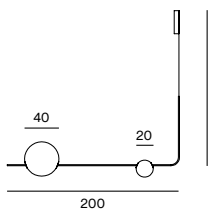

SUPERB-ALL HORIZONTAL

DESIGN MASSIMO CASTAGNA

CASA
DESIGN
GROUP

STRUCTURE

Dimmable ceiling energy-saving led lamp (energy efficiency index A) with warm light. Metal structure and light body in gray fiberglass available in different dimensions. Low voltage power supply cable inside the support rod. Transformer incorporated in the ceiling rosette. Standard overall high 200 cm. Can be customized.

TECHNICAL DATA

CM 200X160
CM 200X120

Ø CM 20 – 7,5W 3000K
Ø CM 30 – 15W 3000K
Ø CM 40 – 27W 3000K
Ø CM 60 – 36W 3000K

TECHNICAL DRAWINGS

SUPERB-ALL HORIZONTAL L 200 Ø40-Ø20

SUPERB-ALL HORIZONTAL L 200 Ø60-Ø20

SUPERB-ALL HORIZONTAL L 200 Ø40-Ø30

SUPERB-ALL HORIZONTAL L 200 Ø60-Ø30

TECHNICAL DRAWINGS

SUPERB-ALL HORIZONTAL L 160 Ø40-Ø20

SUPERB-ALL HORIZONTAL L 160 Ø40-Ø30

SUPERB-ALL HORIZONTAL L 160 Ø60-Ø20

SUPERB-ALL HORIZONTAL L 160 Ø60-Ø30

TECHNICAL DRAWINGS

SUPERB-ALL HORIZONTAL L 120 Ø60

SUPERB-ALL HORIZONTAL L 200 Ø20

SUPERB-ALL HORIZONTAL L 200 Ø40

SUPERB-ALL HORIZONTAL L 200 Ø60

SUPERB-ALL HORIZONTAL L 160 Ø40

SUPERB-ALL HORIZONTAL L 160 Ø60