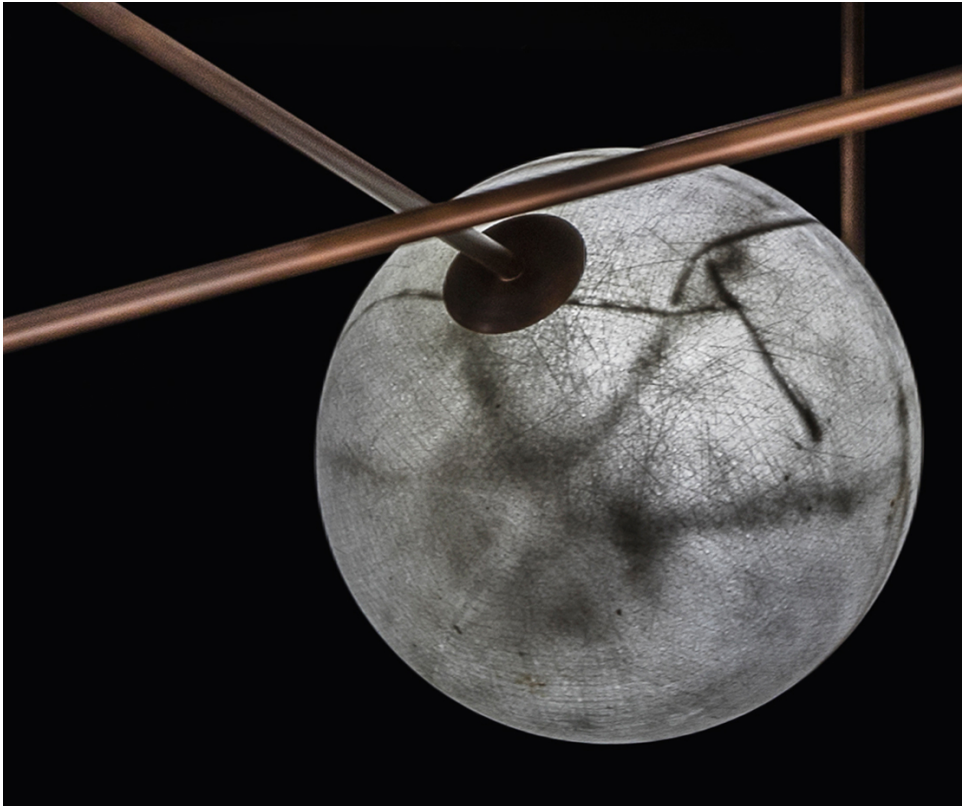

SUPERB-ALL HORIZONTAL

DESIGN MASSIMO CASTAGNA

CASA
DESIGN
GROUP

STRUCTURE

Dimmable ceiling energy-saving led lamp (energy efficiency index A) with warm light. Metal structure and light body in gray fiberglass available in different dimensions. Low voltage power supply cable inside the support rod. Transformer incorporated in the ceiling rosette. Standard overall high 200 cm. Can be customized.

Available extra warm light 2700K (without extra cost). Dimmable push bottom, different dimming system available upon request.

FINISHES

Black burnished Steel, Burnished Titanio, Burnished Platino, Burnished Brass, Black Burnished Brass, H-Silver and H-Silver Black.

SUPERB-ALL HORIZONTAL L 200 Ø40-Ø30

SUPERB-ALL HORIZONTAL L 200 Ø60-Ø30

TECHNICAL DRAWINGS

SUPERB-ALL HORIZONTAL L 160 Ø40-Ø20

SUPERB-ALL HORIZONTAL L 160 Ø40-Ø30

SUPERB-ALL HORIZONTAL L 160 Ø60-Ø20

SUPERB-ALL HORIZONTAL L 160 Ø60-Ø30

SUPERB-ALL HORIZONTAL L 120 Ø60-Ø30

SUPERB-ALL HORIZONTAL L 120 Ø40-Ø20

SUPERB-ALL HORIZONTAL L 120 Ø40-Ø30

SUPERB-ALL HORIZONTAL L 120 Ø60-Ø20

SUPERB-ALL HORIZONTAL L 120 Ø20

SUPERB-ALL HORIZONTAL L 120 Ø40