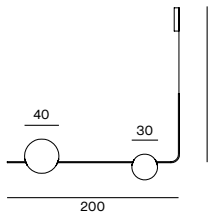

SUPERB-ALL HORIZONTAL

DESIGN MASSIMO CASTAGNA

CASA
DESIGN
GROUP

STRUCTURE

Dimmable ceiling energy-saving led lamp (energy efficiency index A) with warm light. Metal structure and light body in gray fiberglass available in different dimensions. Low voltage power supply cable inside the support rod. Transformer incorporated in the ceiling rosette. Standard overall high 200 cm. Can be customized.

TECHNICAL DATA

CM 200X160
CM 200X120

Ø CM 20 – 7,5W 3000K
Ø CM 30 – 15W 3000K
Ø CM 40 – 27W 3000K
Ø CM 60 – 36W 3000K

TECHNICAL DRAWINGS

SUPERB-ALL HORIZONTAL L 200 Ø40-Ø20

SUPERB-ALL HORIZONTAL L 200 Ø60-Ø20

SUPERB-ALL HORIZONTAL L 200 Ø40-Ø30

SUPERB-ALL HORIZONTAL L 200 Ø60-Ø30

TECHNICAL DRAWINGS

SUPERB-ALL HORIZONTAL L 160 Ø40-Ø20

SUPERB-ALL HORIZONTAL L 160 Ø40-Ø30

SUPERB-ALL HORIZONTAL L 160 Ø60-Ø20

SUPERB-ALL HORIZONTAL L 160 Ø60-Ø30

TECHNICAL DRAWINGS

SUPERB-ALL HORIZONTAL L 120 Ø60

SUPERB-ALL HORIZONTAL L 200 Ø20

SUPERB-ALL HORIZONTAL L 200 Ø40

SUPERB-ALL HORIZONTAL L 200 Ø60

SUPERB-ALL HORIZONTAL L 160 Ø40

SUPERB-ALL HORIZONTAL L 160 Ø60