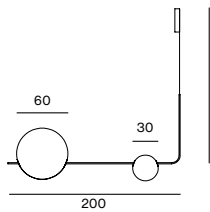

SUPERB-ALL HORIZONTAL

DESIGN MASSIMO CASTAGNA

CASA
DESIGN
GROUP

STRUCTURE

Dimmable ceiling energy-saving led lamp (energy efficiency index A) with warm light. Metal structure and light body in gray fiberglass available in different dimensions. Low voltage power supply cable inside the support rod. Transformer incorporated in the ceiling rosette. Standard overall high 200 cm. Can be customized.

TECHNICAL DATA

CM 200X160
CM 200X120

Ø CM 20 – 7,5W 3000K
Ø CM 30 – 15W 3000K
Ø CM 40 – 27W 3000K
Ø CM 60 – 36W 3000K

TECHNICAL DRAWINGS

SUPERB-ALL HORIZONTAL L 200 Ø40-Ø20

SUPERB-ALL HORIZONTAL L 200 Ø60-Ø20

SUPERB-ALL HORIZONTAL L 200 Ø40-Ø30

SUPERB-ALL HORIZONTAL L 200 Ø60-Ø30

TECHNICAL DRAWINGS

SUPERB-ALL HORIZONTAL L 160 Ø40-Ø20

SUPERB-ALL HORIZONTAL L 160 Ø40-Ø30

SUPERB-ALL HORIZONTAL L 160 Ø60-Ø20

SUPERB-ALL HORIZONTAL L 160 Ø60-Ø30

TECHNICAL DRAWINGS

SUPERB-ALL HORIZONTAL L 120 Ø60

SUPERB-ALL HORIZONTAL L 200 Ø20

SUPERB-ALL HORIZONTAL L 200 Ø40

SUPERB-ALL HORIZONTAL L 200 Ø60

SUPERB-ALL HORIZONTAL L 160 Ø40

SUPERB-ALL HORIZONTAL L 160 Ø60