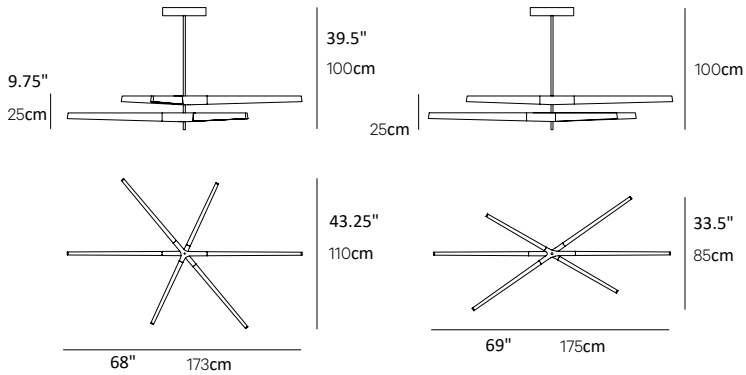

TECHNICAL DATA

STARLIGHT

IN 68x43.25x39.5h with
downward pointing led - 3000K

IN 69x33.5x39.5h with
downward pointing led - 3000K

STARLIGHT MAXI

IN 96.5x42x35.5h with
downward pointing led - 3000K

IN 111.5x66.5x35.5h with
downward pointing led - 3000K

TECHNICAL DRAWINGS

Starlight