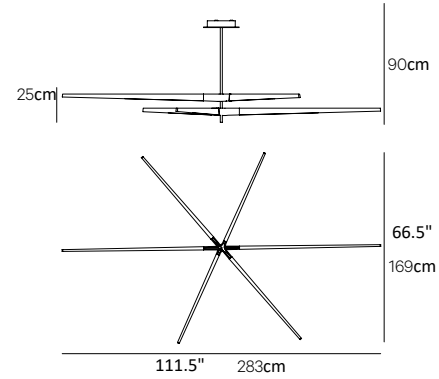

TECHNICAL DRAWINGS

Starlight Maxi

CARE AND MAINTENANCE OF METALS

Always clean stains while they are still fresh. For routine maintenance use a microfiber cloth and water. Do not use products containing acids, limescale removing substances or alcohol.