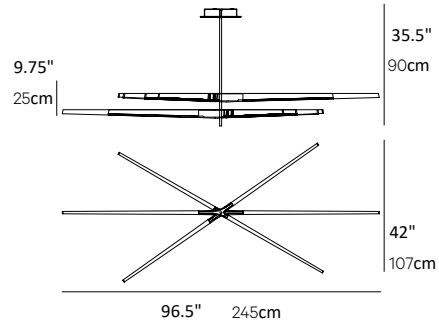

TECHNICAL DRAWINGS

Starlight Maxi

CARE AND MAINTENANCE OF METALS

Always clean stains while they are still fresh. For routine maintenance use a microfiber cloth and water. Do not use products containing acids, limescale removing substances or alcohol.