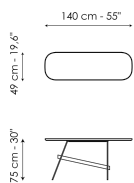

Data sheet

Width: 140cm
Depth: 49cm
Height: 75cm

Width: 160cm
Depth: 49cm
Height: 75cm

Width: 180cm
Depth: 49cm
Height: 75cm

Width: 200cm
Depth: 49cm
Height: 75cm

Top

Wood

Solid wood