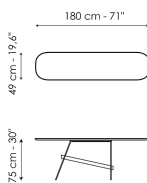

Data sheet

Width: 140cm
Depth: 49cm
Height: 75cm

Width: 160cm
Depth: 49cm
Height: 75cm

Width: 180cm
Depth: 49cm
Height: 75cm

Width: 200cm
Depth: 49cm
Height: 75cm

Top

Wood

Solid wood