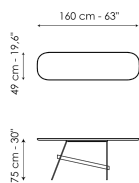

Data sheet

Width: 140cm
Depth: 49cm
Height: 75cm

Width: 160cm
Depth: 49cm
Height: 75cm

Width: 180cm
Depth: 49cm
Height: 75cm

Width: 200cm
Depth: 49cm
Height: 75cm

Top

Wood

Solid wood