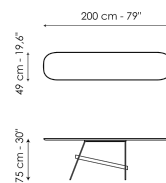

Data sheet

Width: 140cm
Depth: 49cm
Height: 75cm

Width: 160cm
Depth: 49cm
Height: 75cm

Width: 180cm
Depth: 49cm
Height: 75cm

Width: 200cm
Depth: 49cm
Height: 75cm

Top

Wood

Solid wood