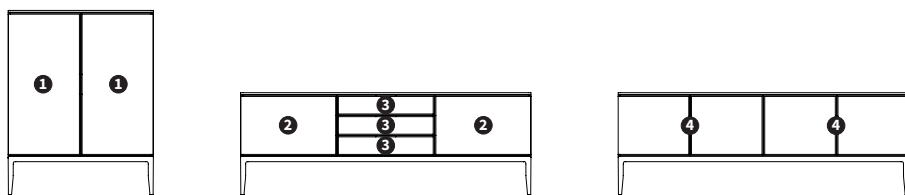

## Oblique design DRAW

**caratteristiche tecniche** - credenze e contenitore con struttura e base in massello di noce americano. Ante, fianchi e frontali cassetti in noce, palissandro o laccati. interno contenitore con n°2 mensole in vetro trasparente in ogni scomparto. interno credenza 3 cassetti con n°1 mensola in vetro trasparente in ogni scomparto. interno credenza 4 ante con n°1 mensola in vetro trasparente in ogni scomparto (2 ante). Piano in legno, vetro colorato o marmo.

**technical features** - sideboards and cabinet with structure and base in solid American walnut. doors, side panels and drawer fronts in walnut, rosewood or lacquered. internal of cabinet with n°2 transparent glass shelves in each compartment. internal of sideboard 3 drawers with n° 1 transparent glass shelf in each compartment. internal of sideboard 4 doors with n° 1 transparent glass shelf in each compartment (2 doors). top in wood, colored glass or marble.

Oblique credenza 3 cassetti/sideboard 3 drawers

Oblique credenza 4 ante/sideboard 4 doors

Oblique 2 ante/2 doors

Abaco accessori Oblique / *Oblique accessories*

Mensola in vetro / *Glass shelf*

1 2 4 LED per 1 scomparto / *for 1 compartment*

1 2 4

fondo cassetto/*drawer bottom*

3 pannello interno/*internal panel*

Note - in tessuto o pelle.  
Note - *in fabric or leather.*