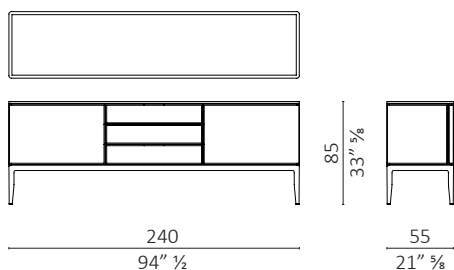

Oblique credenza 3 cassetti/sideboard 3 drawers