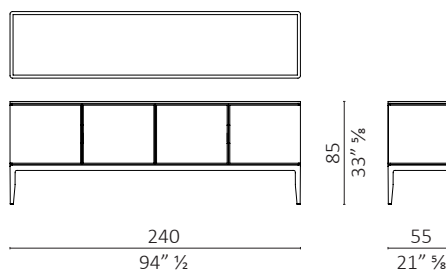

Oblique credenza 4 ante/sideboard 4 doors