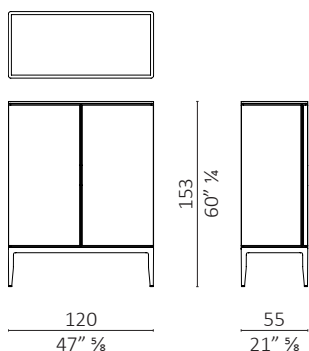

## Oblique design DRAW

**caratteristiche tecniche** - credenze e contenitore con struttura e base in massello di noce americano. Ante, fianchi e frontali cassetti in noce, palissandro o laccati. interno contenitore con n°2 mensole in vetro trasparente in ogni scomparto. interno credenza 3 cassetti con n°1 mensola in vetro trasparente in ogni scomparto. interno credenza 4 ante con n°1 mensola in vetro trasparente in ogni scomparto (2 ante). Piano in legno, vetro colorato o marmo.

**technical features** - sideboards and cabinet with structure and base in solid American walnut. doors, side panels and drawer fronts in walnut, rosewood or lacquered. internal of cabinet with n°2 transparent glass shelves in each compartment. internal of sideboard 3 drawers with n° 1 transparent glass shelf in each compartment. internal of sideboard 4 doors with n° 1 transparent glass shelf in each compartment (2 doors). top in wood, colored glass or marble.

Oblique credenza 3 cassetti/sideboard 3 drawers

Oblique credenza 4 ante/sideboard 4 doors

Oblique 2 ante/2 doors

Abaco accessori Oblique / *Oblique accessories*

Mensola in vetro / *Glass shelf*

1 2 4 LED per 1 scomparto / *for 1 compartment*

1 2 4

fondo cassetto/*drawer bottom*

3 pannello interno/*internal panel*

Note - in tessuto o pelle.  
Note - *in fabric or leather.*