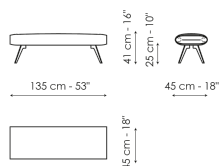

Data sheet

Width: 135cm

Depth: 45cm

Height: 41cm

Cover

Fabric

Central insert

Leather