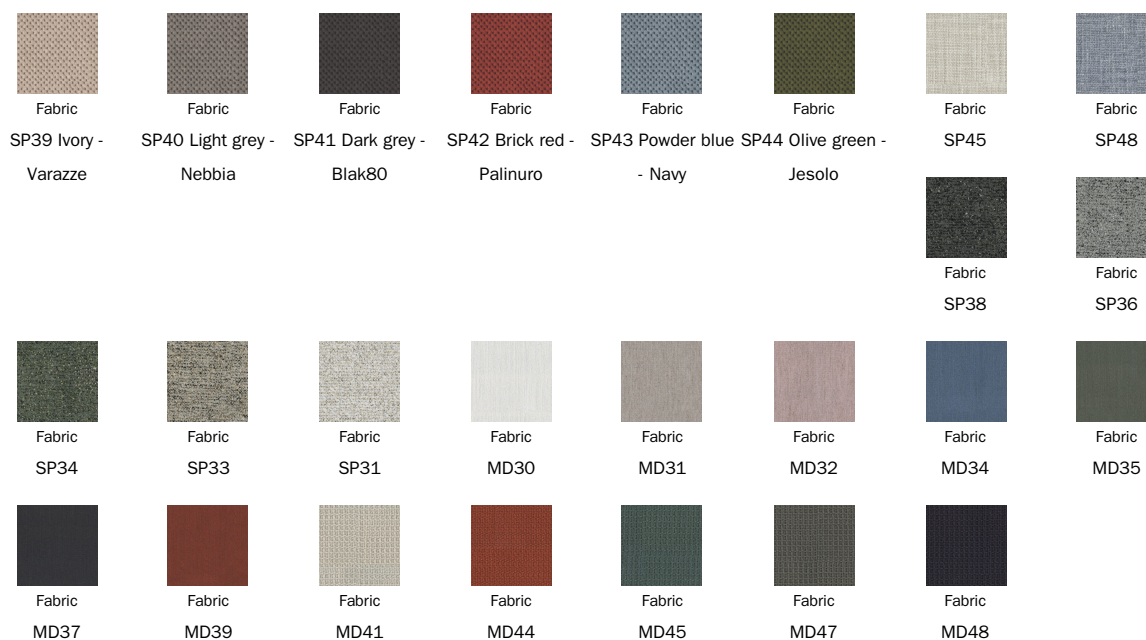

Data sheet

Width: 135cm

Depth: 45cm

Height: 41cm

Cover

Fabric

Central insert

Leather

Metal

Painted metal
Mat white

Painted metal
Mat dove grey

Painted metal
Mat brown

Painted metal
Mat black

Painted metal
Mat anthracite
grey

The samples above represent the complete range of materials and finishes available for this product (regardless of the top shape or size, in the case of tables). Fabrics, eco-leather, leather and emery leather shown in this website are a selection. Colors and finishes are approximate and may slightly differ from actual ones. Please visit Bonaldo dealers to see the complete sample collection and get further details about our products.