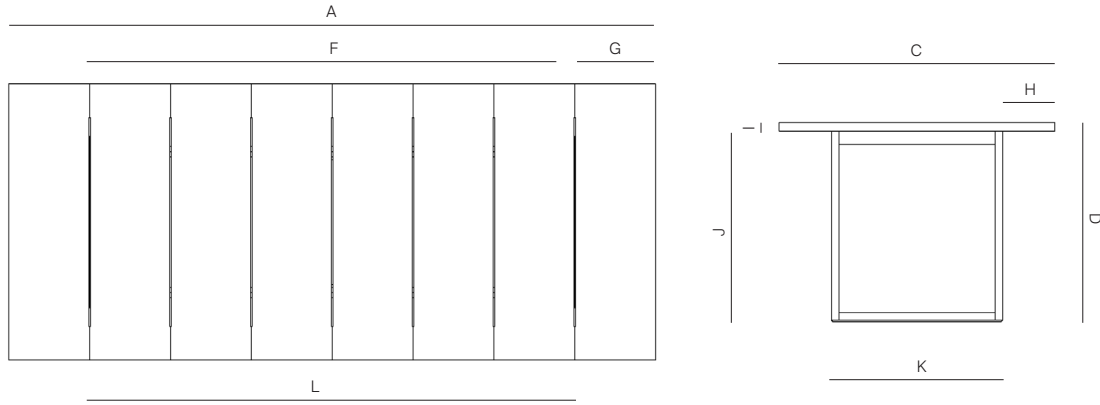

DINING TABLE 96"

176203

MEASURES INCH CM	OVERALL LENGTH	OVERALL WIDTH	OVERALL HEIGHT	SIZE OF BASE	OVERHANG AT ENDS	OVERHANG AT SIDES	TABLE TOP THICKNESS	APRON TO FLOOR CLEARANCE	SPACE BETWEEN LEGS AT HEAD	SPACE BETWEEN LEGS AT SIDE	SEAT UP TO
DESCRIPTION	A	C	D	F	G	H	I	J	K	L	
51" COFFEE TABLE SKU# 175201	51 1/4 130.2	34 86.6	9 23	36 1/2 93	7 3/4 20	7 3/4 20	1 1/4 3.2	7 1/2 19	-	-	-
71" COFFEE TABLE SKU# 175202	71 1/2 181.7	46 116.8	9 23	56 142	7 3/4 20	7 3/4 20	1 1/4 3.2	7 1/2 19	-	-	-
SIDE TABLE SKU# 175001	30 1/2 77.7	30 1/2 77.7	9 23	17 1/4 44	6 1/2 16.5	6 1/2 16.5	1 1/4 3.2	7 1/2 19	-	-	-
DINING TABLE 72" SKU# 176201	72 183	41 104	29 1/2 75	48 122	12 30	7 3/4 19.6	1 1/4 3.2	24 3/4 63	23 58.5	38 96.5	4 TO 6 4 TO 6
DINING TABLE 84" SKU# 176202	84 213	41 104	29 1/2 75	60 152.4	12 30	7 3/4 19.6	1 1/4 3.2	24 3/4 63	23 58.5	50 127	6 6
DINING TABLE 96" SKU# 176203	96 243.8	41 104	29 1/2 75	72 183	12 30	7 3/4 19.6	1 1/4 3.2	24 3/4 63	23 58.5	62 157	6 TO 8 6 TO 8
DINING TABLE 108" SKU# 176204	108 274.3	41 104	29 1/2 75	83 3/4 212.7	12 30	7 3/4 19.6	1 1/4 3.2	24 3/4 63	23 58.5	73 3/4 187	8 TO 10 8 TO 10
DINING TABLE 120" SKU# 176205	120 305	41 104	29 1/2 75	96 244	12 30	7 3/4 19.6	1 1/4 3.2	24 3/4 63	23 58.5	86 218.5	10 TO 12 10 TO 12

MEASURES INCH CM	DIAGONAL CLEARANCE	OVERALL FURNITURE WEIGHT LBS KGS	TOTAL PIECES IN A BOX	BOXED WEIGHT LBS KGS	BOXED WIDTH	BOXED DEPTH	BOXED HEIGHT	CBM
DESCRIPTION	M							
51" COFFEE TABLE SKU# 175201	27 1/2 70	77 34	1 1	83 37	54.50 138	37.25 94.62	12.25 31.12	0.41 0.41
71" COFFEE TABLE SKU# 175202	39 99	134 60	1 1	163 73	74.75 189	49 124.46	12.25 31.12	0.74 0.74
SIDE TABLE SKU# 175001	25 1/4 64	46 21	1 1	50 22	33.75 85	33.75 85.73	12.25 31.12	0.23 0.23
DINING TABLE 72" SKU# 176201	44 1/2 113	147 67	1 1	196 88	75 190	44 111.76	32.50 82.55	1.76 1.76
DINING TABLE 84" SKU# 176202	44 1/2 113	150 69	1 1	201 91	87 220.98	44 111.76	32.50 82.55	2.04 2.04
DINING TABLE 96" SKU# 176203	44 1/2 113	157 71	1 1	205 92	99 251.46	44 111.76	32.75 83.19	2.34 2.34
DINING TABLE 108" SKU# 176204	44 1/2 113	161 73	1 1	210 95	111 281.94	44 111.76	32.75 83.19	2.62 2.62
DINING TABLE 120" SKU# 176205	44 1/2 113	165 75	1 1	214 96	123.25 313.06	44 111.76	32.75 83.19	2.91 2.91