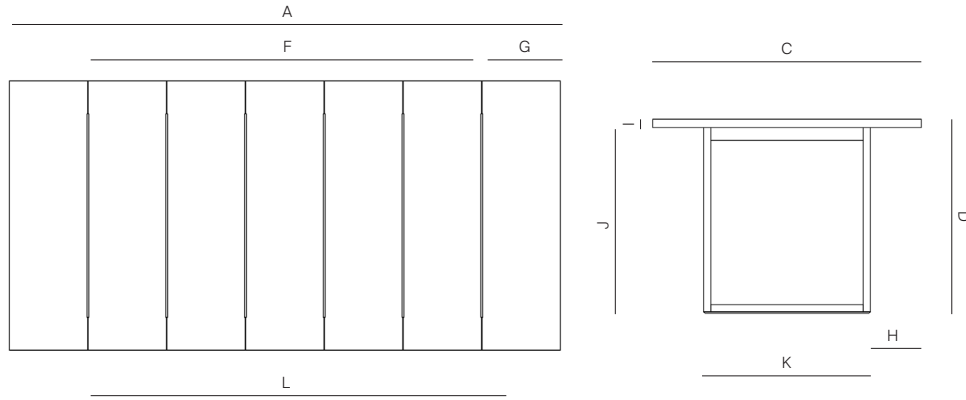

DINING TABLE 84"

176202

MEASURES INCH CM	OVERALL LENGTH	OVERALL WIDTH	OVERALL HEIGHT	SIZE OF BASE	OVERHANG AT ENDS	OVERHANG AT SIDES	TABLE TOP THICKNESS	APRON TO FLOOR CLEARANCE	SPACE BETWEEN LEGS AT HEAD	SPACE BETWEEN LEGS AT SIDE	SEAT UP TO
DESCRIPTION	A	C	D	F	G	H	I	J	K	L	
51" COFFEE TABLE SKU# 175201	51 1/4 130.2	34 86.6	9 23	36 1/2 93	7 3/4 20	7 3/4 20	1 1/4 3.2	7 1/2 19	-	-	-
71" COFFEE TABLE SKU# 175202	71 1/2 181.7	46 116.8	9 23	56 142	7 3/4 20	7 3/4 20	1 1/4 3.2	7 1/2 19	-	-	-
SIDE TABLE SKU# 175001	30 1/2 77.7	30 1/2 77.7	9 23	17 1/4 44	6 1/2 16.5	6 1/2 16.5	1 1/4 3.2	7 1/2 19	-	-	-
DINING TABLE 72" SKU# 176201	72 183	41 104	29 1/2 75	48 122	12 30	7 3/4 19.6	1 1/4 3.2	24 3/4 63	23 58.5	38 96.5	4 TO 6 4 TO 6
DINING TABLE 84" SKU# 176202	84 213	41 104	29 1/2 75	60 152.4	12 30	7 3/4 19.6	1 1/4 3.2	24 3/4 63	23 58.5	50 127	6 6
DINING TABLE 96" SKU# 176203	96 243.8	41 104	29 1/2 75	72 183	12 30	7 3/4 19.6	1 1/4 3.2	24 3/4 63	23 58.5	62 157	6 TO 8 6 TO 8
DINING TABLE 108" SKU# 176204	108 274.3	41 104	29 1/2 75	83 3/4 212.7	12 30	7 3/4 19.6	1 1/4 3.2	24 3/4 63	23 58.5	73 3/4 187	8 TO 10 8 TO 10
DINING TABLE 120" SKU# 176205	120 305	41 104	29 1/2 75	96 244	12 30	7 3/4 19.6	1 1/4 3.2	24 3/4 63	23 58.5	86 218.5	10 TO 12 10 TO 12

MEASURES INCH CM	DIAGONAL CLEARANCE	OVERALL FURNITURE WEIGHT LBS KGS	TOTAL PIECES IN A BOX	BOXED WEIGHT LBS KGS	BOXED WIDTH	BOXED DEPTH	BOXED HEIGHT	CBM
DESCRIPTION	M							
51" COFFEE TABLE SKU# 175201	27 1/2 70	77 34	1 1	83 37	54.50 138	37.25 94.62	12.25 31.12	0.41 0.41
71" COFFEE TABLE SKU# 175202	39 99	134 60	1 1	163 73	74.75 189	49 124.46	12.25 31.12	0.74 0.74
SIDE TABLE SKU# 175001	25 1/4 64	46 21	1 1	50 22	33.75 85	33.75 85.73	12.25 31.12	0.23 0.23
DINING TABLE 72" SKU# 176201	44 1/2 113	147 67	1 1	196 88	75 190	44 111.76	32.50 82.55	1.76 1.76
DINING TABLE 84" SKU# 176202	44 1/2 113	150 69	1 1	201 91	87 220.98	44 111.76	32.50 82.55	2.04 2.04
DINING TABLE 96" SKU# 176203	44 1/2 113	157 71	1 1	205 92	99 251.46	44 111.76	32.75 83.19	2.34 2.34
DINING TABLE 108" SKU# 176204	44 1/2 113	161 73	1 1	210 95	111 281.94	44 111.76	32.75 83.19	2.62 2.62
DINING TABLE 120" SKU# 176205	44 1/2 113	165 75	1 1	214 96	123.25 313.06	44 111.76	32.75 83.19	2.91 2.91