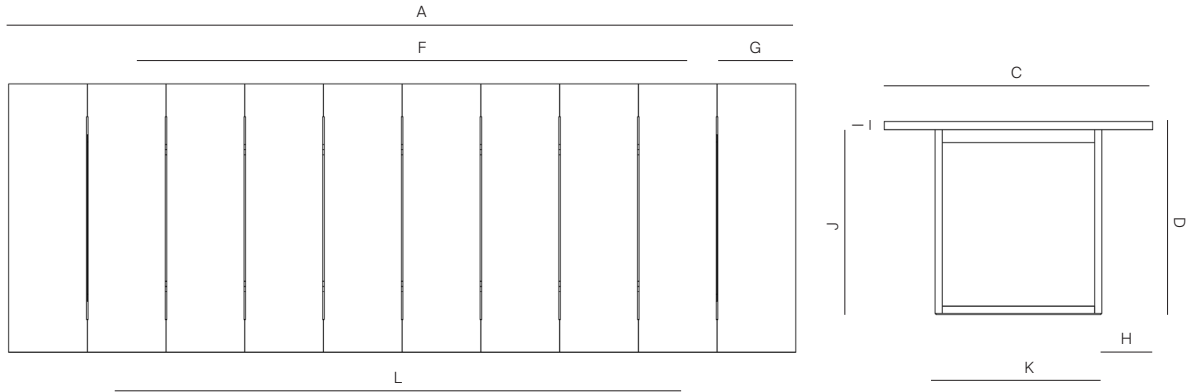

DINING TABLE 120"

176205

MEASURES INCH CM	OVERALL LENGTH	OVERALL WIDTH	OVERALL HEIGHT	SIZE OF BASE	OVERHANG AT ENDS	OVERHANG AT SIDES	TABLE TOP THICKNESS	APRON TO FLOOR CLEARANCE	SPACE BETWEEN LEGS AT HEAD	SPACE BETWEEN LEGS AT SIDE	SEAT UP TO
DESCRIPTION	A	C	D	F	G	H	I	J	K	L	
51" COFFEE TABLE SKU# 175201	51 1/4 130.2	34 86.6	9 23	36 1/2 93	7 3/4 20	7 3/4 20	1 1/4 3.2	7 1/2 19	-	-	-
71" COFFEE TABLE SKU# 175202	71 1/2 181.7	46 116.8	9 23	56 142	7 3/4 20	7 3/4 20	1 1/4 3.2	7 1/2 19	-	-	-
SIDE TABLE SKU# 175001	30 1/2 77.7	30 1/2 77.7	9 23	17 1/4 44	6 1/2 16.5	6 1/2 16.5	1 1/4 3.2	7 1/2 19	-	-	-
DINING TABLE 72" SKU# 176201	72 183	41 104	29 1/2 75	48 122	12 30	7 3/4 19.6	1 1/4 3.2	24 3/4 63	23 58.5	38 96.5	4 TO 6 4 TO 6
DINING TABLE 84" SKU# 176202	84 213	41 104	29 1/2 75	60 152.4	12 30	7 3/4 19.6	1 1/4 3.2	24 3/4 63	23 58.5	50 127	6 6
DINING TABLE 96" SKU# 176203	96 243.8	41 104	29 1/2 75	72 183	12 30	7 3/4 19.6	1 1/4 3.2	24 3/4 63	23 58.5	62 157	6 TO 8 6 TO 8
DINING TABLE 108" SKU# 176204	108 274.3	41 104	29 1/2 75	83 3/4 212.7	12 30	7 3/4 19.6	1 1/4 3.2	24 3/4 63	23 58.5	73 3/4 187	8 TO 10 8 TO 10
DINING TABLE 120" SKU# 176205	120 305	41 104	29 1/2 75	96 244	12 30	7 3/4 19.6	1 1/4 3.2	24 3/4 63	23 58.5	86 218.5	10 TO 12 10 TO 12

MEASURES INCH CM	DIAGONAL CLEARANCE	OVERALL FURNITURE WEIGHT LBS KGS	TOTAL PIECES IN A BOX	BOXED WEIGHT LBS KGS	BOXED WIDTH	BOXED DEPTH	BOXED HEIGHT	CBM
DESCRIPTION	M							
51" COFFEE TABLE SKU# 175201	27 1/2 70	77 34	1 1	83 37	54.50 138	37.25 94.62	12.25 31.12	0.41 0.41
71" COFFEE TABLE SKU# 175202	39 99	134 60	1 1	163 73	74.75 189	49 124.46	12.25 31.12	0.74 0.74
SIDE TABLE SKU# 175001	25 1/4 64	46 21	1 1	50 22	33.75 85	33.75 85.73	12.25 31.12	0.23 0.23
DINING TABLE 72" SKU# 176201	44 1/2 113	147 67	1 1	196 88	75 190	44 111.76	32.50 82.55	1.76 1.76
DINING TABLE 84" SKU# 176202	44 1/2 113	150 69	1 1	201 91	87 220.98	44 111.76	32.50 82.55	2.04 2.04
DINING TABLE 96" SKU# 176203	44 1/2 113	157 71	1 1	205 92	99 251.46	44 111.76	32.75 83.19	2.34 2.34
DINING TABLE 108" SKU# 176204	44 1/2 113	161 73	1 1	210 95	111 281.94	44 111.76	32.75 83.19	2.62 2.62
DINING TABLE 120" SKU# 176205	44 1/2 113	165 75	1 1	214 96	123.25 313.06	44 111.76	32.75 83.19	2.91 2.91