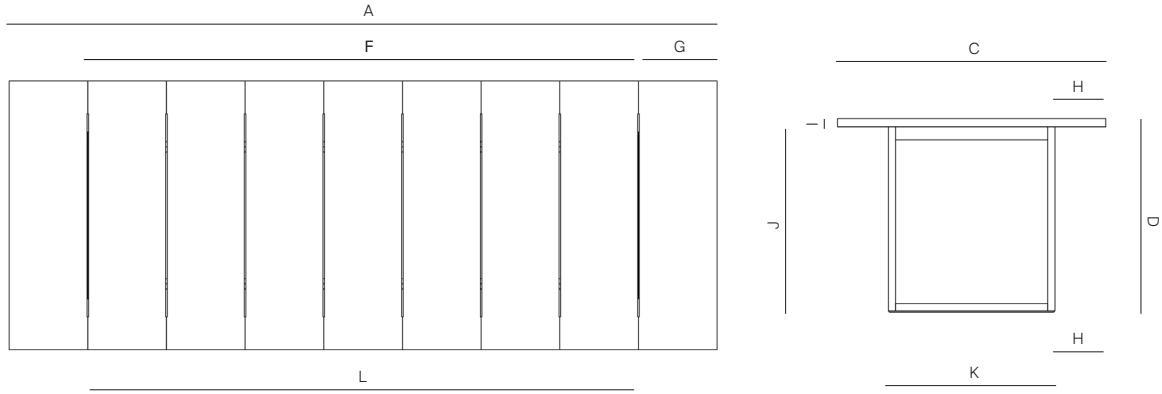

DINING TABLE 108"

176204

MEASURES INCH CM	OVERALL LENGTH	OVERALL WIDTH	OVERALL HEIGHT	SIZE OF BASE	OVERHANG AT ENDS	OVERHANG AT SIDES	TABLE TOP THICKNESS	APRON TO FLOOR CLEARANCE	SPACE BETWEEN LEGS AT HEAD	SPACE BETWEEN LEGS AT SIDE	SEAT UP TO
DESCRIPTION	A	C	D	F	G	H	I	J	K	L	
51" COFFEE TABLE SKU# 175201	51 1/4 130.2	34 86.6	9 23	36 1/2 93	7 3/4 20	7 3/4 20	1 1/4 3.2	7 1/2 19	-	-	-
71" COFFEE TABLE SKU# 175202	71 1/2 181.7	46 116.8	9 23	56 142	7 3/4 20	7 3/4 20	1 1/4 3.2	7 1/2 19	-	-	-
SIDE TABLE SKU# 175001	30 1/2 77.7	30 1/2 77.7	9 23	17 1/4 44	6 1/2 16.5	6 1/2 16.5	1 1/4 3.2	7 1/2 19	-	-	-
DINING TABLE 72" SKU# 176201	72 183	41 104	29 1/2 75	48 122	12 30	7 3/4 19.6	1 1/4 3.2	24 3/4 63	23 58.5	38 96.5	4 TO 6 4 TO 6
DINING TABLE 84" SKU# 176202	84 213	41 104	29 1/2 75	60 152.4	12 30	7 3/4 19.6	1 1/4 3.2	24 3/4 63	23 58.5	50 127	6 6
DINING TABLE 96" SKU# 176203	96 243.8	41 104	29 1/2 75	72 183	12 30	7 3/4 19.6	1 1/4 3.2	24 3/4 63	23 58.5	62 157	6 TO 8 6 TO 8
DINING TABLE 108" SKU# 176204	108 274.3	41 104	29 1/2 75	83 3/4 212.7	12 30	7 3/4 19.6	1 1/4 3.2	24 3/4 63	23 58.5	73 3/4 187	8 TO 10 8 TO 10
DINING TABLE 120" SKU# 176205	120 305	41 104	29 1/2 75	96 244	12 30	7 3/4 19.6	1 1/4 3.2	24 3/4 63	23 58.5	86 218.5	10 TO 12 10 TO 12

MEASURES INCH CM	DIAGONAL CLEARANCE	OVERALL FURNITURE WEIGHT LBS KGS	TOTAL PIECES IN A BOX	BOXED WEIGHT LBS KGS	BOXED WIDTH	BOXED DEPTH	BOXED HEIGHT	CBM
DESCRIPTION	M							
51" COFFEE TABLE SKU# 175201	27 1/2 70	77 34	1 1	83 37	54.50 138	37.25 94.62	12.25 31.12	0.41 0.41
71" COFFEE TABLE SKU# 175202	39 99	134 60	1 1	163 73	74.75 189	49 124.46	12.25 31.12	0.74 0.74
SIDE TABLE SKU# 175001	25 1/4 64	46 21	1 1	50 22	33.75 85	33.75 85.73	12.25 31.12	0.23 0.23
DINING TABLE 72" SKU# 176201	44 1/2 113	147 67	1 1	196 88	75 190	44 111.76	32.50 82.55	1.76 1.76
DINING TABLE 84" SKU# 176202	44 1/2 113	150 69	1 1	201 91	87 220.98	44 111.76	32.50 82.55	2.04 2.04
DINING TABLE 96" SKU# 176203	44 1/2 113	157 71	1 1	205 92	99 251.46	44 111.76	32.75 83.19	2.34 2.34
DINING TABLE 108" SKU# 176204	44 1/2 113	161 73	1 1	210 95	111 281.94	44 111.76	32.75 83.19	2.62 2.62
DINING TABLE 120" SKU# 176205	44 1/2 113	165 75	1 1	214 96	123.25 313.06	44 111.76	32.75 83.19	2.91 2.91