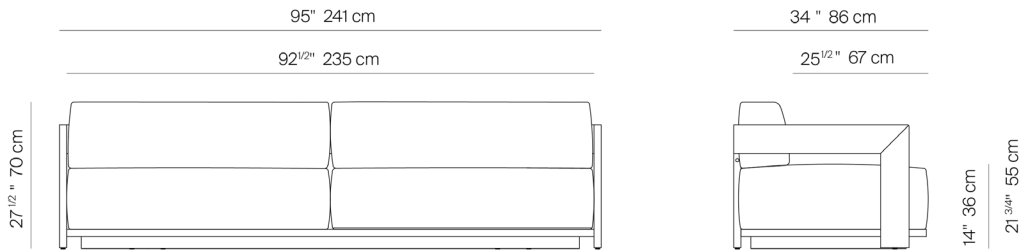

95" SOFA

172502

ALSO AVAILABLE IN:

172501

172503

SPECIFICATIONS

Width:	62"	157 cm	COM: 10 yds
	95"	241 cm	COM: 15 yds
	119"	302 cm	COM: 20 yds
Depth:	34"	86 cm	
Height:	27 1/2"	70 cm	
Seat height:	14"	36 cm	

COM based on 54" wide no repeat fabric.

MATERIALS

Frame: Premium grade teak wood.

Cushion foam: Made of flow-through foam with Dacron wrap.

Cushion fabric: COM/Outdoor Canvas Grade

A / Luxury Grade B Fabric options.

(Reference fabric specification sheet)

Throw pillows available: Outdoor polyfill

Furniture cover available.

FINISHES

TEAK