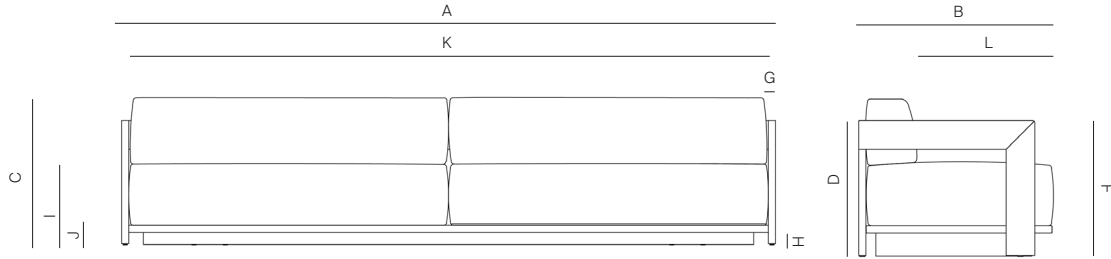

MEASURES INCH CM	OVERALL WIDTH	OVERALL DEPTH	OVERALL HEIGHT WITH CUSHIONS	OVERALL FRAME HEIGHT	ARM HEIGHT	ARM WIDTH	FOOT HEIGHT	SEAT HEIGHT WITH CUSHIONS	FRAME SEAT HEIGHT (FLOOR TO FRAME)	INSIDE SEAT WIDTH	INSIDE SEAT DEPTH	# OF BACK CUSHIONS	COM BACK CUSHIONS YARDS METERS
DESCRIPTION	A	B	C	D	F	G	H	I	J	K	L		
LOUNGE CHAIR	30 3/4	34	27 1/2	21 3/4	21 3/4	11/4	2	15	3 1/4	28 1/4	25	1	2
SKU# 172301	78.4	86.3	69.9	55.1	55.1	3.2	5	38.1	8.7	72	63.5	1	2
62" SOFA	62	34	27 1/2	21 3/4	21 3/4	11/4	2	15	3 1/4	59 1/2	25	2	4
SKU# 172501	157.4	86.3	69.9	55.1	55.1	3.2	5	38.1	8.7	151	63.5	2	4
95" SOFA	95	34	27 1/2	21 3/4	21 3/4	11/4	2	15	3 1/4	92 1/4	25	2	6
SKU# 172502	241.3	86.3	69.9	55.1	55.1	3.2	5	38.1	8.7	234.3	63.5	2	6
119" SOFA	119	34	27 1/2	21 3/4	21 3/4	11/4	2	15	3 1/4	116 1/2	25	2	8
SKU# 172503	302.2	86.3	69.9	55.1	55.1	3.2	5	38.1	8.7	296	63.5	2	8
SINGLE CHAISE	33 1/2	79	32	3 1/2	-	-	2	12 1/2	3 1/4	33 1/2	48 1/2	1	4
SKU# 172901	85.1	200.7	81.3	8.7	-	-	5	31.8	8.7	85	123.2	1	4
DOUBLE CHAISE	67	79	32	3 1/2	-	-	2	12 1/2	3 1/4	67	48 1/2	2	8
SKU# 172902	170.2	200.7	81.3	8.7	-	-	5	31.8	8.7	170	123.2	2	8
OTTOMAN	29	29	12 1/2	3 1/2	-	-	2	12 1/2	3 1/4	29	29	-	-
SKU# 175002	73.4	73.4	31.8	8.7	-	-	5	31.8	8.7	73.7	73.7	-	-
DINING ARM CHAIR	22	24 1/2	29	25 1/4	25 1/4	11/4	13 1/4	18 1/2	14 1/2	19 1/2	20 1/2	1	1
SKU# 172201	56	62.5	73.3	64.3	64.3	3.2	34	47	37	49.5	52.1	1	1

MEASURES INCH CM	# OF SEAT CUSHIONS	COM SEAT CUSHIONS YARDS METERS	THROW / HEADREST PILLOW	COM THROW / HEADREST PILLOW YARDS METERS	DIAGONAL CLEARANCE	FURNITURE WEIGHT LBS KGS	TOTAL PIECES IN A BOX	BOXED WEIGHT LBS KGS	BOXED WIDTH	BOXED DEPTH	BOXED HEIGHT	CBM
DESCRIPTION					M							
LOUNGE CHAIR	1	3			37 1/2	43	1	50	34	37	26.75	0.55
SKU# 172301	1	3			95	19	1	22	86.36	93.98	67.95	0.55
62" SOFA	2	6			37 1/2	56	1	110	65.25	37	26.75	1.06
SKU# 172501	2	6			95	25	1	49	165.74	93.98	67.95	1.06
95" SOFA	2	9			37 1/2	89	1	108	98.00	37	26.75	1.59
SKU# 172502	2	9			95	40	1	49	248.92	93.98	67.95	1.59
119" SOFA	2	12			37 1/2	97	1	121	122	37	24.75	1.83
SKU# 172503	2	12			95	43	1	54	309.88	93.98	62.87	1.83
SINGLE CHAISE	1	4	1	1	31	99	1	105	36.50	82	6.50	0.32
SKU# 172901	1	4	1	1	78.7	44	1	47	92.71	208.28	16.51	0.32
DOUBLE CHAISE	2	8	1	2	6 1/2	180	1	210	70	82	6.50	0.61
SKU# 172902	2	8	1	2	160	88	1	95	177.80	208.28	16.51	0.61
OTTOMAN	1	3			31 1/4	18	1	21	31.50	31.50	8.50	0.14
SKU# 175002	1	3			79.4	8	1	9	80	80	21.59	0.14
DINING ARM CHAIR	1	1.5			33 1/2	46	1	82	25.25	27.75	28.5	0.32
SKU# 172201	1	1.5			85	21	1	37	64.14	70.49	71.76	0.32