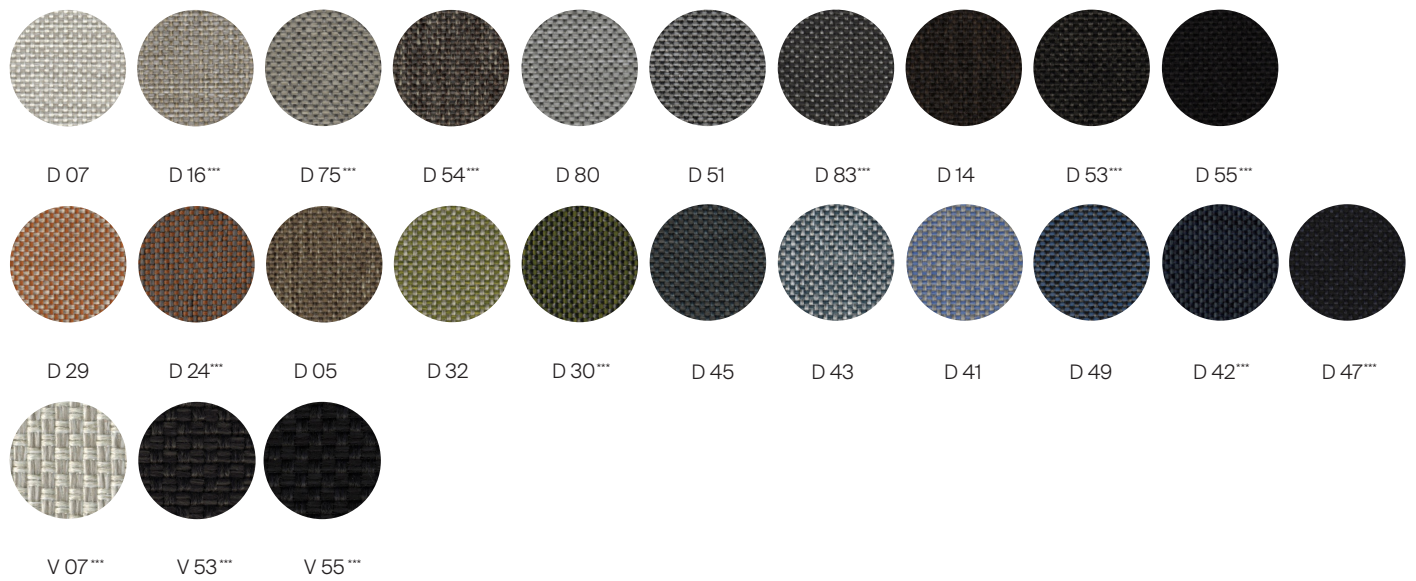

Side table

_Grade A Fabric:

_Grade B Fabric:

*** Quick ship fabrics