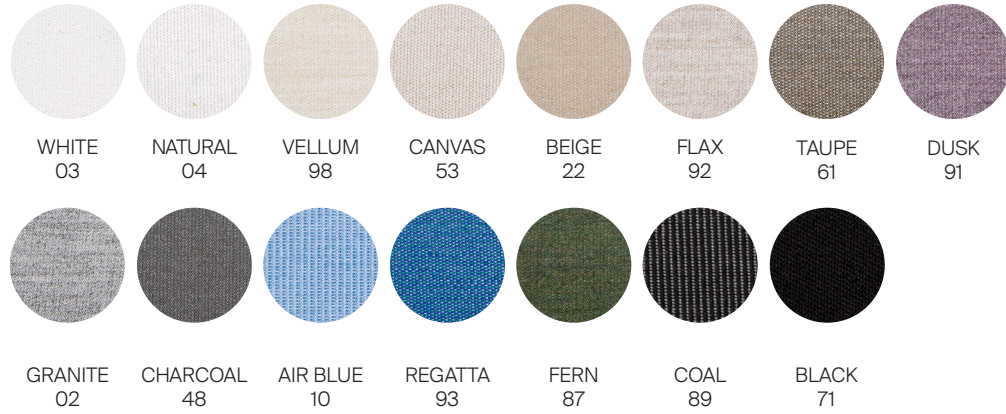

Side table

_Grade A Fabric:

_Grade B Fabric:

*** Quick ship fabrics