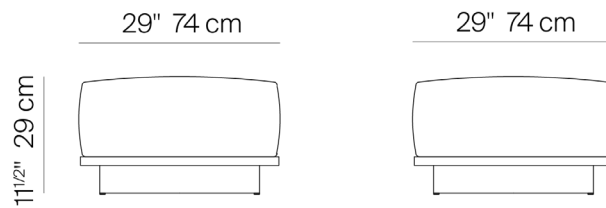

S2

by Ann Vering

The S2 Collection is made of premium grade teak frame.

OTTOMAN

175001

SPECIFICATIONS

Width: 29" 74 cm
Depth: 29" 74 cm
Height: 11 1/2" 29 cm
Seat height: 11 1/2" 29 cm

COM: 3 Yds
COM based on 54" wide no repeat fabric.

FINISHES

NATURAL
-20

GREY
-22

TEAK

MEASURES INCH CM	OVERALL WIDTH	OVERALL DEPTH	OVERALL HEIGHT WITH CUSHIONS	OVERALL FRAME HEIGHT	ARM HEIGHT	ARM WIDTH	FOOT HEIGHT	SEAT HEIGHT WITH CUSHIONS	FRAME SEAT HEIGHT (FLOOR TO FRAME)	INSIDE SEAT WIDTH	INSIDE SEAT DEPTH	# OF BACK CUSHIONS	COM BACK CUSHIONS YARDS METERS
DESCRIPTION	A	B	C	D	F	G	H	I	J	K	L		
LOUNGE CHAIR	30 3/4	34	27 1/2	21 3/4	21 3/4	11/4	2	15	3 1/4	28 1/4	25	1	2
SKU# 172301	78.4	86.3	69.9	55.1	55.1	3.2	5	38.1	8.7	72	63.5	1	2
62" SOFA	62	34	27 1/2	21 3/4	21 3/4	11/4	2	15	3 1/4	59 1/2	25	2	4
SKU# 172501	157.4	86.3	69.9	55.1	55.1	3.2	5	38.1	8.7	151	63.5	2	4
95" SOFA	95	34	27 1/2	21 3/4	21 3/4	11/4	2	15	3 1/4	92 1/4	25	2	6
SKU# 172502	241.3	86.3	69.9	55.1	55.1	3.2	5	38.1	8.7	234.3	63.5	2	6
119" SOFA	119	34	27 1/2	21 3/4	21 3/4	11/4	2	15	3 1/4	116 1/2	25	2	8
SKU# 172503	302.2	86.3	69.9	55.1	55.1	3.2	5	38.1	8.7	296	63.5	2	8
SINGLE CHAISE	33 1/2	79	32	3 1/2	-	-	2	12 1/2	3 1/4	33 1/2	48 1/2	1	4
SKU# 172901	85.1	200.7	81.3	8.7	-	-	5	31.8	8.7	85	123.2	1	4
DOUBLE CHAISE	67	79	32	3 1/2	-	-	2	12 1/2	3 1/4	67	48 1/2	2	8
SKU# 172902	170.2	200.7	81.3	8.7	-	-	5	31.8	8.7	170	123.2	2	8
OTTOMAN	29	29	12 1/2	3 1/2	-	-	2	12 1/2	3 1/4	29	29	-	-
SKU# 175002	73.4	73.4	31.8	8.7	-	-	5	31.8	8.7	73.7	73.7	-	-
DINING ARM CHAIR	22	24 1/2	29	25 1/4	25 1/4	11/4	13 1/4	18 1/2	14 1/2	19 1/2	20 1/2	1	1
SKU# 172201	56	62.5	73.3	64.3	64.3	3.2	34	47	37	49.5	52.1	1	1