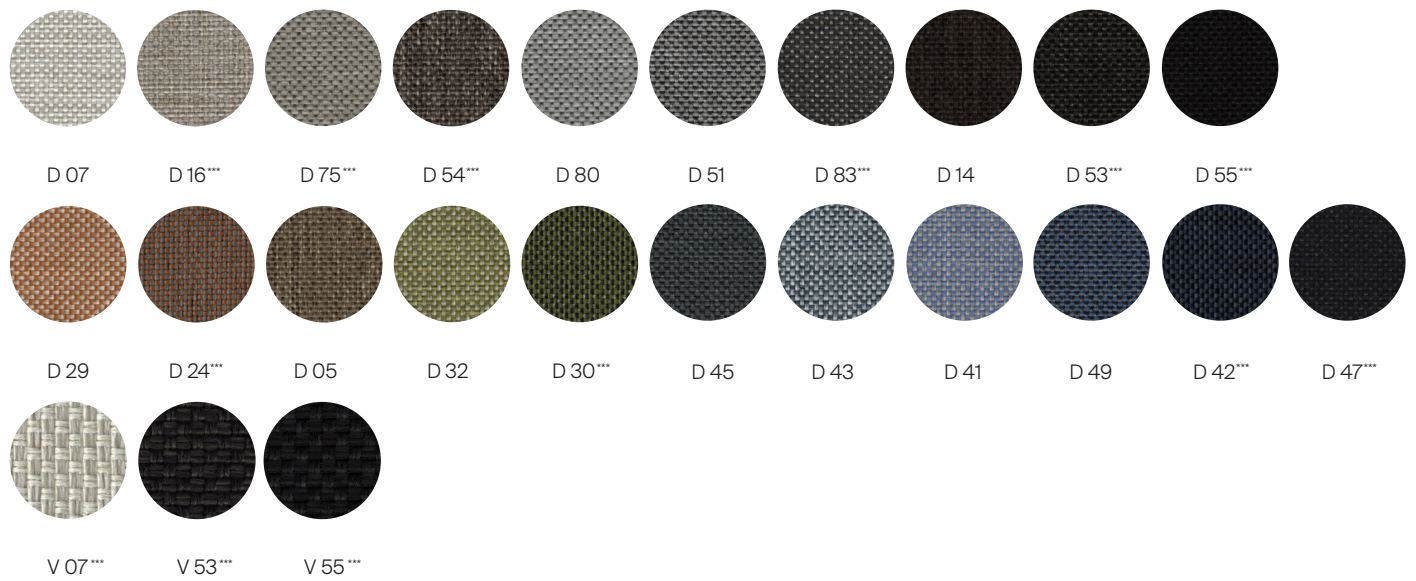

Ottoman

Dining table 72"

Dining table 84"

Dining table 96"

Dining table 108"

Dining table 120"

71" Coffee table

51" Coffee table

Side table

_Grade A Fabric:

_Grade B Fabric:

*** Quick ship fabrics