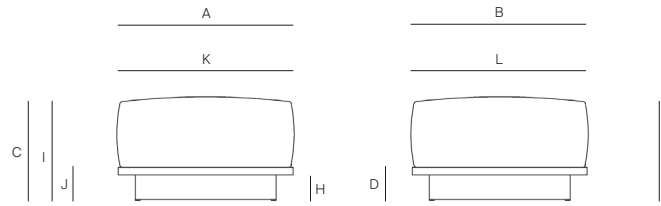

S2

by Ann Vering

The S2 Collection is made of premium grade teak frame.

OTTOMAN

175001

SPECIFICATIONS

Width: 29" 74 cm
Depth: 29" 74 cm
Height: 11 1/2" 29 cm
Seat height: 11 1/2" 29 cm

COM: 3 Yds
COM based on 54" wide no repeat fabric.

FINISHES

NATURAL
-20

GREY
-22

TEAK

MEASURES INCH CM	OVERALL WIDTH	OVERALL DEPTH	OVERALL HEIGHT WITH CUSHIONS	OVERALL FRAME HEIGHT	ARM HEIGHT	ARM WIDTH	FOOT HEIGHT	SEAT HEIGHT WITH CUSHIONS	FRAME SEAT HEIGHT (FLOOR TO FRAME)	INSIDE SEAT WIDTH	INSIDE SEAT DEPTH	# OF BACK CUSHIONS	COM BACK CUSHIONS YARDS METERS
DESCRIPTION	A	B	C	D	F	G	H	I	J	K	L		
LOUNGE CHAIR	30 3/4	34	27 1/2	21 3/4	21 3/4	11/4	2	15	3 1/4	28 1/4	25	1	2
SKU# 172301	78.4	86.3	69.9	55.1	55.1	3.2	5	38.1	8.7	72	63.5	1	2
62" SOFA	62	34	27 1/2	21 3/4	21 3/4	11/4	2	15	3 1/4	59 1/2	25	2	4
SKU# 172501	157.4	86.3	69.9	55.1	55.1	3.2	5	38.1	8.7	151	63.5	2	4
95" SOFA	95	34	27 1/2	21 3/4	21 3/4	11/4	2	15	3 1/4	92 1/4	25	2	6
SKU# 172502	241.3	86.3	69.9	55.1	55.1	3.2	5	38.1	8.7	234.3	63.5	2	6
119" SOFA	119	34	27 1/2	21 3/4	21 3/4	11/4	2	15	3 1/4	116 1/2	25	2	8
SKU# 172503	302.2	86.3	69.9	55.1	55.1	3.2	5	38.1	8.7	296	63.5	2	8
SINGLE CHAISE	33 1/2	79	32	3 1/2	-	-	2	12 1/2	3 1/4	33 1/2	48 1/2	1	4
SKU# 172901	85.1	200.7	81.3	8.7	-	-	5	31.8	8.7	85	123.2	1	4
DOUBLE CHAISE	67	79	32	3 1/2	-	-	2	12 1/2	3 1/4	67	48 1/2	2	8
SKU# 172902	170.2	200.7	81.3	8.7	-	-	5	31.8	8.7	170	123.2	2	8
OTTOMAN	29	29	12 1/2	3 1/2	-	-	2	12 1/2	3 1/4	29	29	-	-
SKU# 175002	73.4	73.4	31.8	8.7	-	-	5	31.8	8.7	73.7	73.7	-	-
DINING ARM CHAIR	22	24 1/2	29	25 1/4	25 1/4	11/4	13 1/4	18 1/2	14 1/2	19 1/2	20 1/2	1	1
SKU# 172201	56	62.5	73.3	64.3	64.3	3.2	34	47	37	49.5	52.1	1	1