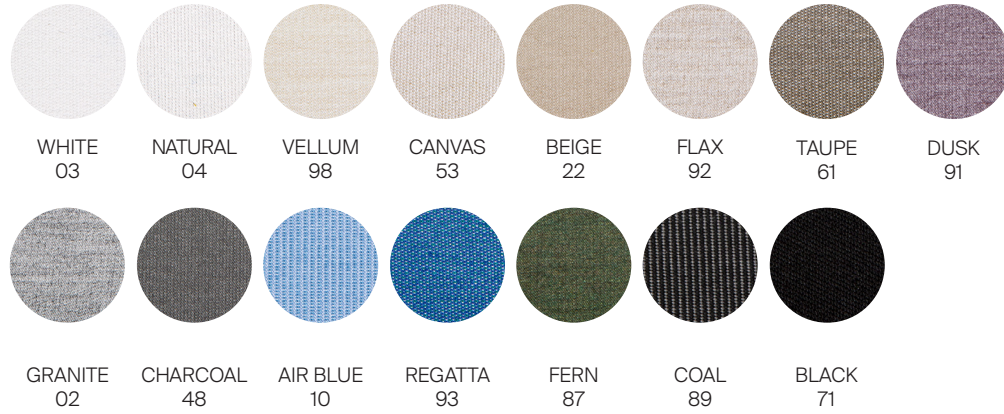

Side table

_Grade A Fabric:

_Grade B Fabric:

*** Quick ship fabrics