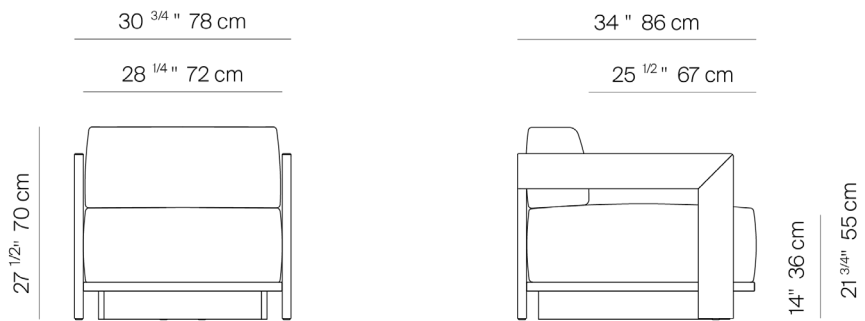

S2

by Ann Vering

The S2 Collection is made of premium grade teak frame.

LOUNGE CHAIR

172301

SPECIFICATIONS

Width: 30 3/4" 78 cm
Depth: 34" 86 cm
Height: 27 1/2" 70 cm
Seat height: 14" 36 cm

COM: 6 Yds
COM based on 54" wide no repeat fabric.

FINISHES

NATURAL
-20

GREY
-22

TEAK

LOUNGE CHAIR

172301

MEASURES INCH CM	OVERALL WIDTH	OVERALL DEPTH	OVERALL HEIGHT WITH CUSHIONS	OVERALL FRAME HEIGHT	ARM HEIGHT	ARM WIDTH	FOOT HEIGHT	SEAT HEIGHT WITH CUSHIONS	FRAME SEAT HEIGHT (FLOOR TO FRAME)	INSIDE SEAT WIDTH	INSIDE SEAT DEPTH	# OF BACK CUSHIONS	COM BACK CUSHIONS YARDS METERS
DESCRIPTION	A	B	C	D	F	G	H	I	J	K	L		
LOUNGE CHAIR	30 3/4	34	27 1/2	21 3/4	21 3/4	11/4	2	15	3 1/4	28 1/4	25	1	2
SKU# 172301	78.4	86.3	69.9	55.1	55.1	3.2	5	38.1	8.7	72	63.5	1	2
62" SOFA	62	34	27 1/2	21 3/4	21 3/4	11/4	2	15	3 1/4	59 1/2	25	2	4
SKU# 172501	157.4	86.3	69.9	55.1	55.1	3.2	5	38.1	8.7	151	63.5	2	4
95" SOFA	95	34	27 1/2	21 3/4	21 3/4	11/4	2	15	3 1/4	92 1/4	25	2	6
SKU# 172502	241.3	86.3	69.9	55.1	55.1	3.2	5	38.1	8.7	234.3	63.5	2	6
119" SOFA	119	34	27 1/2	21 3/4	21 3/4	11/4	2	15	3 1/4	116 1/2	25	2	8
SKU# 172503	302.2	86.3	69.9	55.1	55.1	3.2	5	38.1	8.7	296	63.5	2	8
SINGLE CHAISE	33 1/2	79	32	3 1/2	-	-	2	12 1/2	3 1/4	33 1/2	48 1/2	1	4
SKU# 172901	85.1	200.7	81.3	8.7	-	-	5	31.8	8.7	85	123.2	1	4
DOUBLE CHAISE	67	79	32	3 1/2	-	-	2	12 1/2	3 1/4	67	48 1/2	2	8
SKU# 172902	170.2	200.7	81.3	8.7	-	-	5	31.8	8.7	170	123.2	2	8
OTTOMAN	29	29	12 1/2	3 1/2	-	-	2	12 1/2	3 1/4	29	29	-	-
SKU# 175002	73.4	73.4	31.8	8.7	-	-	5	31.8	8.7	73.7	73.7	-	-
DINING ARM CHAIR	22	24 1/2	29	25 1/4	25 1/4	11/4	13 1/4	18 1/2	14 1/2	19 1/2	20 1/2	1	1
SKU# 172201	56	62.5	73.3	64.3	64.3	3.2	34	47	37	49.5	52.1	1	1