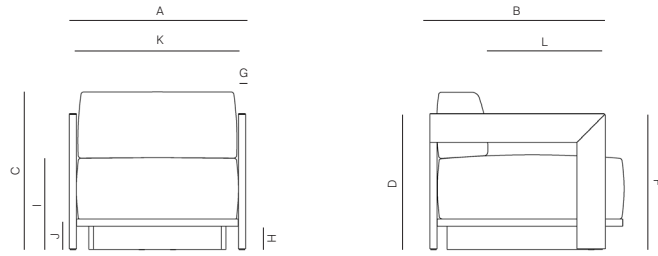

FINISHES

NATURAL
-20

GREY
-22

TEAK

LOUNGE CHAIR

172301

MEASURES INCH CM	OVERALL WIDTH	OVERALL DEPTH	OVERALL HEIGHT WITH CUSHIONS	OVERALL FRAME HEIGHT	ARM HEIGHT	ARM WIDTH	FOOT HEIGHT	SEAT HEIGHT WITH CUSHIONS	FRAME SEAT HEIGHT (FLOOR TO FRAME)	INSIDE SEAT WIDTH	INSIDE SEAT DEPTH	# OF BACK CUSHIONS	COM BACK CUSHIONS YARDS METERS
DESCRIPTION	A	B	C	D	F	G	H	I	J	K	L		
LOUNGE CHAIR	30 3/4	34	27 1/2	21 3/4	21 3/4	11/4	2	15	3 1/4	28 1/4	25	1	2
SKU# 172301	78.4	86.3	69.9	55.1	55.1	3.2	5	38.1	8.7	72	63.5	1	2
62" SOFA	62	34	27 1/2	21 3/4	21 3/4	11/4	2	15	3 1/4	59 1/2	25	2	4
SKU# 172501	157.4	86.3	69.9	55.1	55.1	3.2	5	38.1	8.7	151	63.5	2	4
95" SOFA	95	34	27 1/2	21 3/4	21 3/4	11/4	2	15	3 1/4	92 1/4	25	2	6
SKU# 172502	241.3	86.3	69.9	55.1	55.1	3.2	5	38.1	8.7	234.3	63.5	2	6
119" SOFA	119	34	27 1/2	21 3/4	21 3/4	11/4	2	15	3 1/4	116 1/2	25	2	8
SKU# 172503	302.2	86.3	69.9	55.1	55.1	3.2	5	38.1	8.7	296	63.5	2	8
SINGLE CHAISE	33 1/2	79	32	3 1/2	-	-	2	12 1/2	3 1/4	33 1/2	48 1/2	1	4
SKU# 172901	85.1	200.7	81.3	8.7	-	-	5	31.8	8.7	85	123.2	1	4
DOUBLE CHAISE	67	79	32	3 1/2	-	-	2	12 1/2	3 1/4	67	48 1/2	2	8
SKU# 172902	170.2	200.7	81.3	8.7	-	-	5	31.8	8.7	170	123.2	2	8
OTTOMAN	29	29	12 1/2	3 1/2	-	-	2	12 1/2	3 1/4	29	29	-	-
SKU# 175002	73.4	73.4	31.8	8.7	-	-	5	31.8	8.7	73.7	73.7	-	-
DINING ARM CHAIR	22	24 1/2	29	25 1/4	25 1/4	11/4	13 1/4	18 1/2	14 1/2	19 1/2	20 1/2	1	1
SKU# 172201	56	62.5	73.3	64.3	64.3	3.2	34	47	37	49.5	52.1	1	1