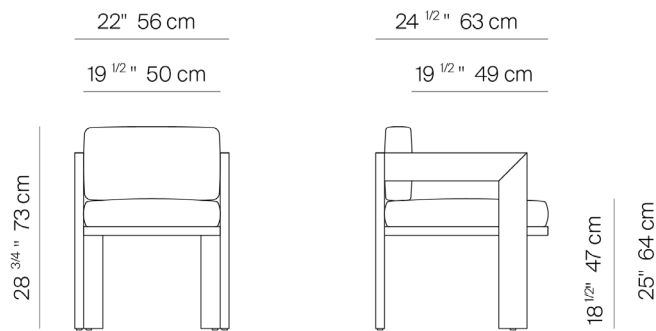

S2

by Ann Vering

The S2 Collection is made of premium grade teak frame.

DINING CHAIR

172201

SPECIFICATIONS

Width: 22" 56 cm
Depth: 24 1/2" 63 cm
Height: 28 3/4" 73 cm
Seat height: 18 1/2" 47 cm

COM: 2.5 Yds
COM based on 54" wide no repeat fabric.

MEASURES INCH CM	OVERALL WIDTH	OVERALL DEPTH	OVERALL HEIGHT WITH CUSHIONS	OVERALL FRAME HEIGHT	ARM HEIGHT	ARM WIDTH	FOOT HEIGHT	SEAT HEIGHT WITH CUSHIONS	FRAME SEAT HEIGHT (FLOOR TO FRAME)	INSIDE SEAT WIDTH	INSIDE SEAT DEPTH	# OF BACK CUSHIONS	COM BACK CUSHIONS YARDS METERS
DESCRIPTION	A	B	C	D	F	G	H	I	J	K	L		
LOUNGE CHAIR	30 3/4	34	27 1/2	21 3/4	21 3/4	11/4	2	15	3 1/4	28 1/4	25	1	2
SKU# 172301	78.4	86.3	69.9	55.1	55.1	3.2	5	38.1	8.7	72	63.5	1	2
62" SOFA	62	34	27 1/2	21 3/4	21 3/4	11/4	2	15	3 1/4	59 1/2	25	2	4
SKU# 172501	157.4	86.3	69.9	55.1	55.1	3.2	5	38.1	8.7	151	63.5	2	4
95" SOFA	95	34	27 1/2	21 3/4	21 3/4	11/4	2	15	3 1/4	92 1/4	25	2	6
SKU# 172502	241.3	86.3	69.9	55.1	55.1	3.2	5	38.1	8.7	234.3	63.5	2	6
119" SOFA	119	34	27 1/2	21 3/4	21 3/4	11/4	2	15	3 1/4	116 1/2	25	2	8
SKU# 172503	302.2	86.3	69.9	55.1	55.1	3.2	5	38.1	8.7	296	63.5	2	8
SINGLE CHAISE	33 1/2	79	32	3 1/2	-	-	2	12 1/2	3 1/4	33 1/2	48 1/2	1	4
SKU# 172901	85.1	200.7	81.3	8.7	-	-	5	31.8	8.7	85	123.2	1	4
DOUBLE CHAISE	67	79	32	3 1/2	-	-	2	12 1/2	3 1/4	67	48 1/2	2	8
SKU# 172902	170.2	200.7	81.3	8.7	-	-	5	31.8	8.7	170	123.2	2	8
OTTOMAN	29	29	12 1/2	3 1/2	-	-	2	12 1/2	3 1/4	29	29	-	-
SKU# 175002	73.4	73.4	31.8	8.7	-	-	5	31.8	8.7	73.7	73.7	-	-
DINING ARM CHAIR	22	24 1/2	29	25 1/4	25 1/4	11/4	13 1/4	18 1/2	14 1/2	19 1/2	20 1/2	1	1
SKU# 172201	56	62.5	73.3	64.3	64.3	3.2	34	47	37	49.5	52.1	1	1