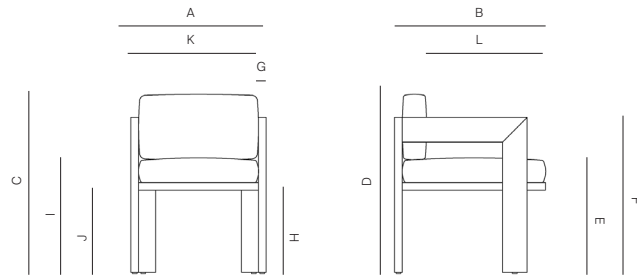

S2

by Ann Vering

The S2 Collection is made of premium grade teak frame.

DINING CHAIR

172201

SPECIFICATIONS

Width: 22" 56 cm
Depth: 24 1/2" 63 cm
Height: 28 3/4" 73 cm
Seat height: 18 1/2" 47 cm

COM: 2.5 Yds
COM based on 54" wide no repeat fabric.

MEASURES INCH CM	OVERALL WIDTH	OVERALL DEPTH	OVERALL HEIGHT WITH CUSHIONS	OVERALL FRAME HEIGHT	ARM HEIGHT	ARM WIDTH	FOOT HEIGHT	SEAT HEIGHT WITH CUSHIONS	FRAME SEAT HEIGHT (FLOOR TO FRAME)	INSIDE SEAT WIDTH	INSIDE SEAT DEPTH	# OF BACK CUSHIONS	COM BACK CUSHIONS YARDS METERS
DESCRIPTION	A	B	C	D	F	G	H	I	J	K	L		
LOUNGE CHAIR	30 3/4	34	27 1/2	21 3/4	21 3/4	11/4	2	15	3 1/4	28 1/4	25	1	2
SKU# 172301	78.4	86.3	69.9	55.1	55.1	3.2	5	38.1	8.7	72	63.5	1	2
62" SOFA	62	34	27 1/2	21 3/4	21 3/4	11/4	2	15	3 1/4	59 1/2	25	2	4
SKU# 172501	157.4	86.3	69.9	55.1	55.1	3.2	5	38.1	8.7	151	63.5	2	4
95" SOFA	95	34	27 1/2	21 3/4	21 3/4	11/4	2	15	3 1/4	92 1/4	25	2	6
SKU# 172502	241.3	86.3	69.9	55.1	55.1	3.2	5	38.1	8.7	234.3	63.5	2	6
119" SOFA	119	34	27 1/2	21 3/4	21 3/4	11/4	2	15	3 1/4	116 1/2	25	2	8
SKU# 172503	302.2	86.3	69.9	55.1	55.1	3.2	5	38.1	8.7	296	63.5	2	8
SINGLE CHAISE	33 1/2	79	32	3 1/2	-	-	2	12 1/2	3 1/4	33 1/2	48 1/2	1	4
SKU# 172901	85.1	200.7	81.3	8.7	-	-	5	31.8	8.7	85	123.2	1	4
DOUBLE CHAISE	67	79	32	3 1/2	-	-	2	12 1/2	3 1/4	67	48 1/2	2	8
SKU# 172902	170.2	200.7	81.3	8.7	-	-	5	31.8	8.7	170	123.2	2	8
OTTOMAN	29	29	12 1/2	3 1/2	-	-	2	12 1/2	3 1/4	29	29	-	-
SKU# 175002	73.4	73.4	31.8	8.7	-	-	5	31.8	8.7	73.7	73.7	-	-
DINING ARM CHAIR	22	24 1/2	29	25 1/4	25 1/4	11/4	13 1/4	18 1/2	14 1/2	19 1/2	20 1/2	1	1
SKU# 172201	56	62.5	73.3	64.3	64.3	3.2	34	47	37	49.5	52.1	1	1