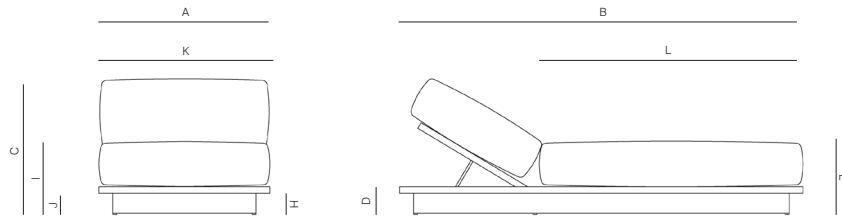

SPECIFICATIONS

Width:	33 1/2"	85 cm	COM: 8 Yds
	67"	170 cm	COM: 16 Yds
Depth:	79"	201 cm	
Height:	32"	81 cm	
Seat height:	12 1/2"	32 cm	

COM based on 54" wide no repeat fabric.

FINISHES

NATURAL
-20

GREY
-22

Throw pillows available: Outdoor polyfill

Furniture cover available.

MEASURES INCH CM	OVERALL WIDTH	OVERALL DEPTH	OVERALL HEIGHT WITH CUSHIONS	OVERALL FRAME HEIGHT	ARM HEIGHT	ARM WIDTH	FOOT HEIGHT	SEAT HEIGHT WITH CUSHIONS	FRAME SEAT HEIGHT (FLOOR TO FRAME)	INSIDE SEAT WIDTH	INSIDE SEAT DEPTH	# OF BACK CUSHIONS	COM BACK CUSHIONS YARDS METERS
DESCRIPTION	A	B	C	D	F	G	H	I	J	K	L		
LOUNGE CHAIR	30 3/4	34	27 1/2	21 3/4	21 3/4	11/4	2	15	3 1/4	28 1/4	25	1	2
SKU# 172301	78.4	86.3	69.9	55.1	55.1	3.2	5	38.1	8.7	72	63.5	1	2
62" SOFA	62	34	27 1/2	21 3/4	21 3/4	11/4	2	15	3 1/4	59 1/2	25	2	4
SKU# 172501	157.4	86.3	69.9	55.1	55.1	3.2	5	38.1	8.7	151	63.5	2	4
95" SOFA	95	34	27 1/2	21 3/4	21 3/4	11/4	2	15	3 1/4	92 1/4	25	2	6
SKU# 172502	241.3	86.3	69.9	55.1	55.1	3.2	5	38.1	8.7	234.3	63.5	2	6
119" SOFA	119	34	27 1/2	21 3/4	21 3/4	11/4	2	15	3 1/4	116 1/2	25	2	8
SKU# 172503	302.2	86.3	69.9	55.1	55.1	3.2	5	38.1	8.7	296	63.5	2	8
SINGLE CHAISE	33 1/2	79	32	3 1/2	-	-	2	12 1/2	3 1/4	33 1/2	48 1/2	1	4
SKU# 172901	85.1	200.7	81.3	8.7	-	-	5	31.8	8.7	85	123.2	1	4
DOUBLE CHAISE	67	79	32	3 1/2	-	-	2	12 1/2	3 1/4	67	48 1/2	2	8
SKU# 172902	170.2	200.7	81.3	8.7	-	-	5	31.8	8.7	170	123.2	2	8
OTTOMAN	29	29	12 1/2	3 1/2	-	-	2	12 1/2	3 1/4	29	29	-	-
SKU# 175002	73.4	73.4	31.8	8.7	-	-	5	31.8	8.7	73.7	73.7	-	-
DINING ARM CHAIR	22	24 1/2	29	25 1/4	25 1/4	11/4	13 1/4	18 1/2	14 1/2	19 1/2	20 1/2	1	1
SKU# 172201	56	62.5	73.3	64.3	64.3	3.2	34	47	37	49.5	52.1	1	1