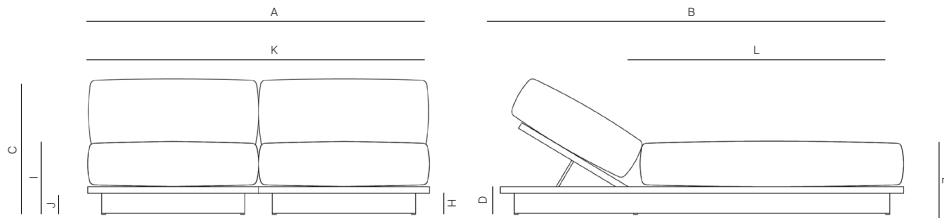

MEASURES INCH CM	OVERALL WIDTH	OVERALL DEPTH	OVERALL HEIGHT WITH CUSHIONS	OVERALL FRAME HEIGHT	ARM HEIGHT	ARM WIDTH	FOOT HEIGHT	SEAT HEIGHT WITH CUSHIONS	FRAME SEAT HEIGHT (FLOOR TO FRAME)	INSIDE SEAT WIDTH	INSIDE SEAT DEPTH	# OF BACK CUSHIONS	COM BACK CUSHIONS YARDS METERS
DESCRIPTION	A	B	C	D	F	G	H	I	J	K	L		
LOUNGE CHAIR	30 3/4	34	27 1/2	21 3/4	21 3/4	11/4	2	15	3 1/4	28 1/4	25	1	2
SKU# 172301	78.4	86.3	69.9	55.1	55.1	3.2	5	38.1	8.7	72	63.5	1	2
62" SOFA	62	34	27 1/2	21 3/4	21 3/4	11/4	2	15	3 1/4	59 1/2	25	2	4
SKU# 172501	157.4	86.3	69.9	55.1	55.1	3.2	5	38.1	8.7	151	63.5	2	4
95" SOFA	95	34	27 1/2	21 3/4	21 3/4	11/4	2	15	3 1/4	92 1/4	25	2	6
SKU# 172502	241.3	86.3	69.9	55.1	55.1	3.2	5	38.1	8.7	234.3	63.5	2	6
119" SOFA	119	34	27 1/2	21 3/4	21 3/4	11/4	2	15	3 1/4	116 1/2	25	2	8
SKU# 172503	302.2	86.3	69.9	55.1	55.1	3.2	5	38.1	8.7	296	63.5	2	8
SINGLE CHAISE	33 1/2	79	32	3 1/2	-	-	2	12 1/2	3 1/4	33 1/2	48 1/2	1	4
SKU# 172901	85.1	200.7	81.3	8.7	-	-	5	31.8	8.7	85	123.2	1	4
DOUBLE CHAISE	67	79	32	3 1/2	-	-	2	12 1/2	3 1/4	67	48 1/2	2	8
SKU# 172902	170.2	200.7	81.3	8.7	-	-	5	31.8	8.7	170	123.2	2	8
OTTOMAN	29	29	12 1/2	3 1/2	-	-	2	12 1/2	3 1/4	29	29	-	-
SKU# 175002	73.4	73.4	31.8	8.7	-	-	5	31.8	8.7	73.7	73.7	-	-
DINING ARM CHAIR	22	24 1/2	29	25 1/4	25 1/4	11/4	13 1/4	18 1/2	14 1/2	19 1/2	20 1/2	1	1
SKU# 172201	56	62.5	73.3	64.3	64.3	3.2	34	47	37	49.5	52.1	1	1

MEASURES INCH CM	# OF SEAT CUSHIONS	COM SEAT CUSHIONS YARDS METERS	THROW / HEADREST PILLOW	COM THROW / HEADREST PILLOW YARDS METERS	DIAGONAL CLEARANCE	FURNITURE WEIGHT LBS KGS	TOTAL PIECES IN A BOX	BOXED WEIGHT LBS KGS	BOXED WIDTH	BOXED DEPTH	BOXED HEIGHT	CBM
DESCRIPTION					M							
LOUNGE CHAIR	1	3			37 1/2	43	1	50	34	37	26.75	0.55
SKU# 172301	1	3			95	19	1	22	86.36	93.98	67.95	0.55
62" SOFA	2	6			37 1/2	56	1	110	65.25	37	26.75	1.06
SKU# 172501	2	6			95	25	1	49	165.74	93.98	67.95	1.06
95" SOFA	2	9			37 1/2	89	1	108	98.00	37	26.75	1.59
SKU# 172502	2	9			95	40	1	49	248.92	93.98	67.95	1.59
119" SOFA	2	12			37 1/2	97	1	121	122	37	24.75	1.83
SKU# 172503	2	12			95	43	1	54	309.88	93.98	62.87	1.83
SINGLE CHAISE	1	4	1	1	31	99	1	105	36.50	82	6.50	0.32
SKU# 172901	1	4	1	1	78.7	44	1	47	92.71	208.28	16.51	0.32
DOUBLE CHAISE	2	8	1	2	6 1/2	180	1	210	70	82	6.50	0.61
SKU# 172902	2	8	1	2	160	88	1	95	177.80	208.28	16.51	0.61
OTTOMAN	1	3			31 1/4	18	1	21	31.50	31.50	8.50	0.14
SKU# 175002	1	3			79.4	8	1	9	80	80	21.59	0.14
DINING ARM CHAIR	1	1.5			33 1/2	46	1	82	25.25	27.75	28.5	0.32
SKU# 172201	1	1.5			85	21	1	37	64.14	70.49	71.76	0.32