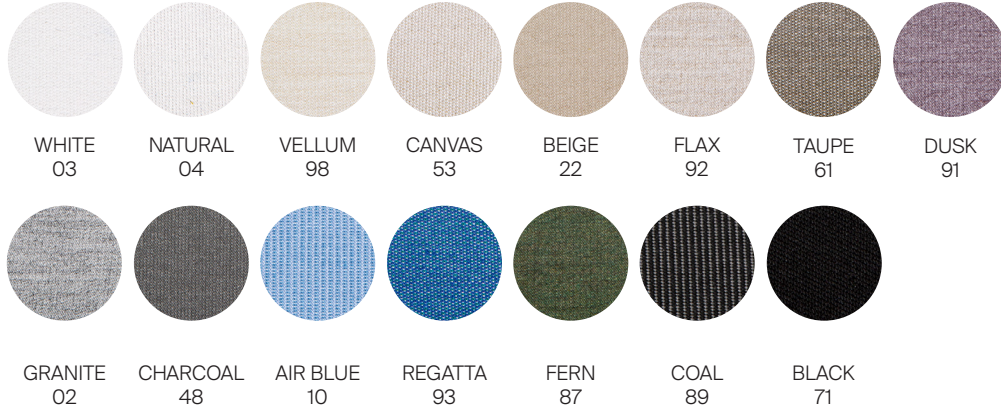

Side table

_Grade A Fabric:

_Grade B Fabric:

*** Quick ship fabrics