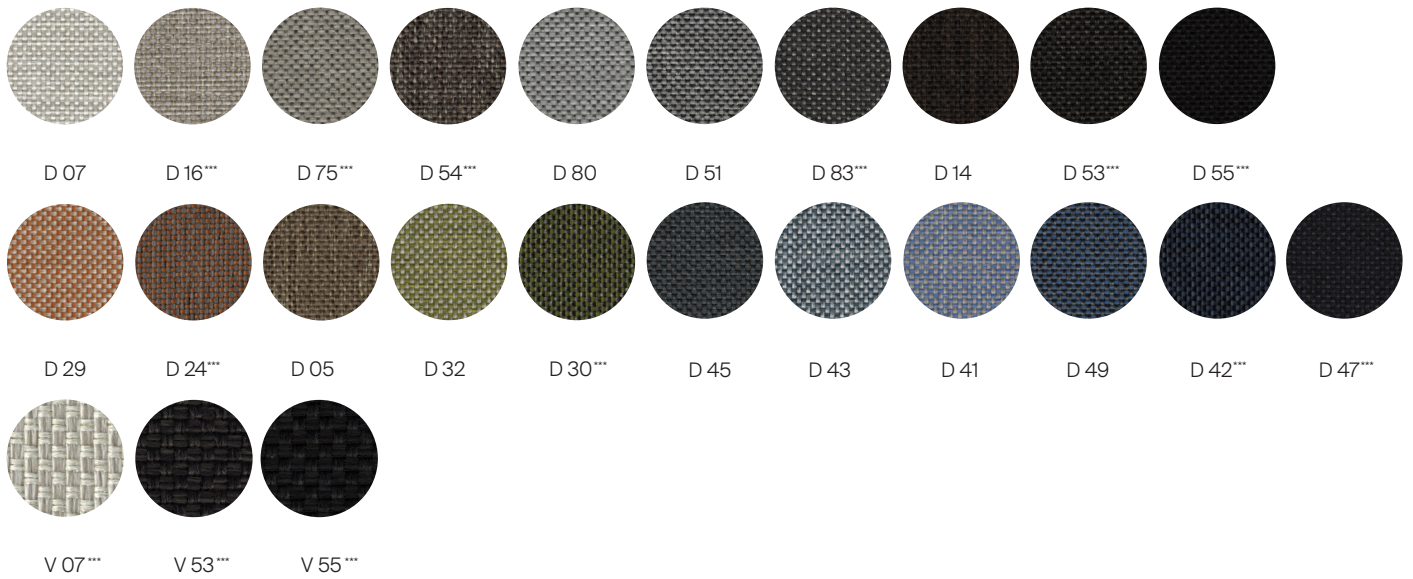

Ottoman

Dining table 72"

Dining table 84"

Dining table 96"

Dining table 108"

Dining table 120"

71" Coffee table

51" Coffee table

Side table

_Grade A Fabric:

_Grade B Fabric:

*** Quick ship fabrics