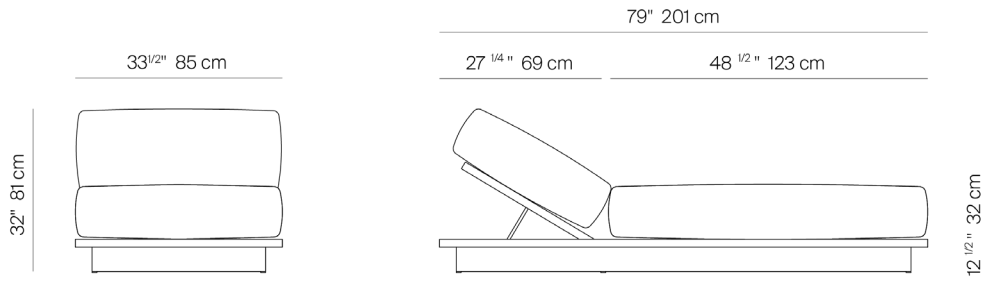

CHAISE

172901

ALSO AVAILABLE IN:

DOUBLE CHAISE

172902

SPECIFICATIONS

Width:	33 1/2"	85 cm	COM: 8 Yds
	67"	170 cm	COM: 16 Yds
Depth:	79"	201 cm	
Height:	32"	81 cm	
Seat height:	12 1/2"	32 cm	

COM based on 54" wide no repeat fabric.

FINISHES

NATURAL
-20

GREY
-22

TEAK

MATERIALS

Frame: Premium grade teak wood.

Cushion foam: Made of flow-through foam with Dacron wrap.

Cushion fabric: COM/Outdoor Canvas Grade

A / Luxury Grade B Fabric options.

(Reference fabric specification sheet)

Throw pillows available: Outdoor polyfill

Furniture cover available.